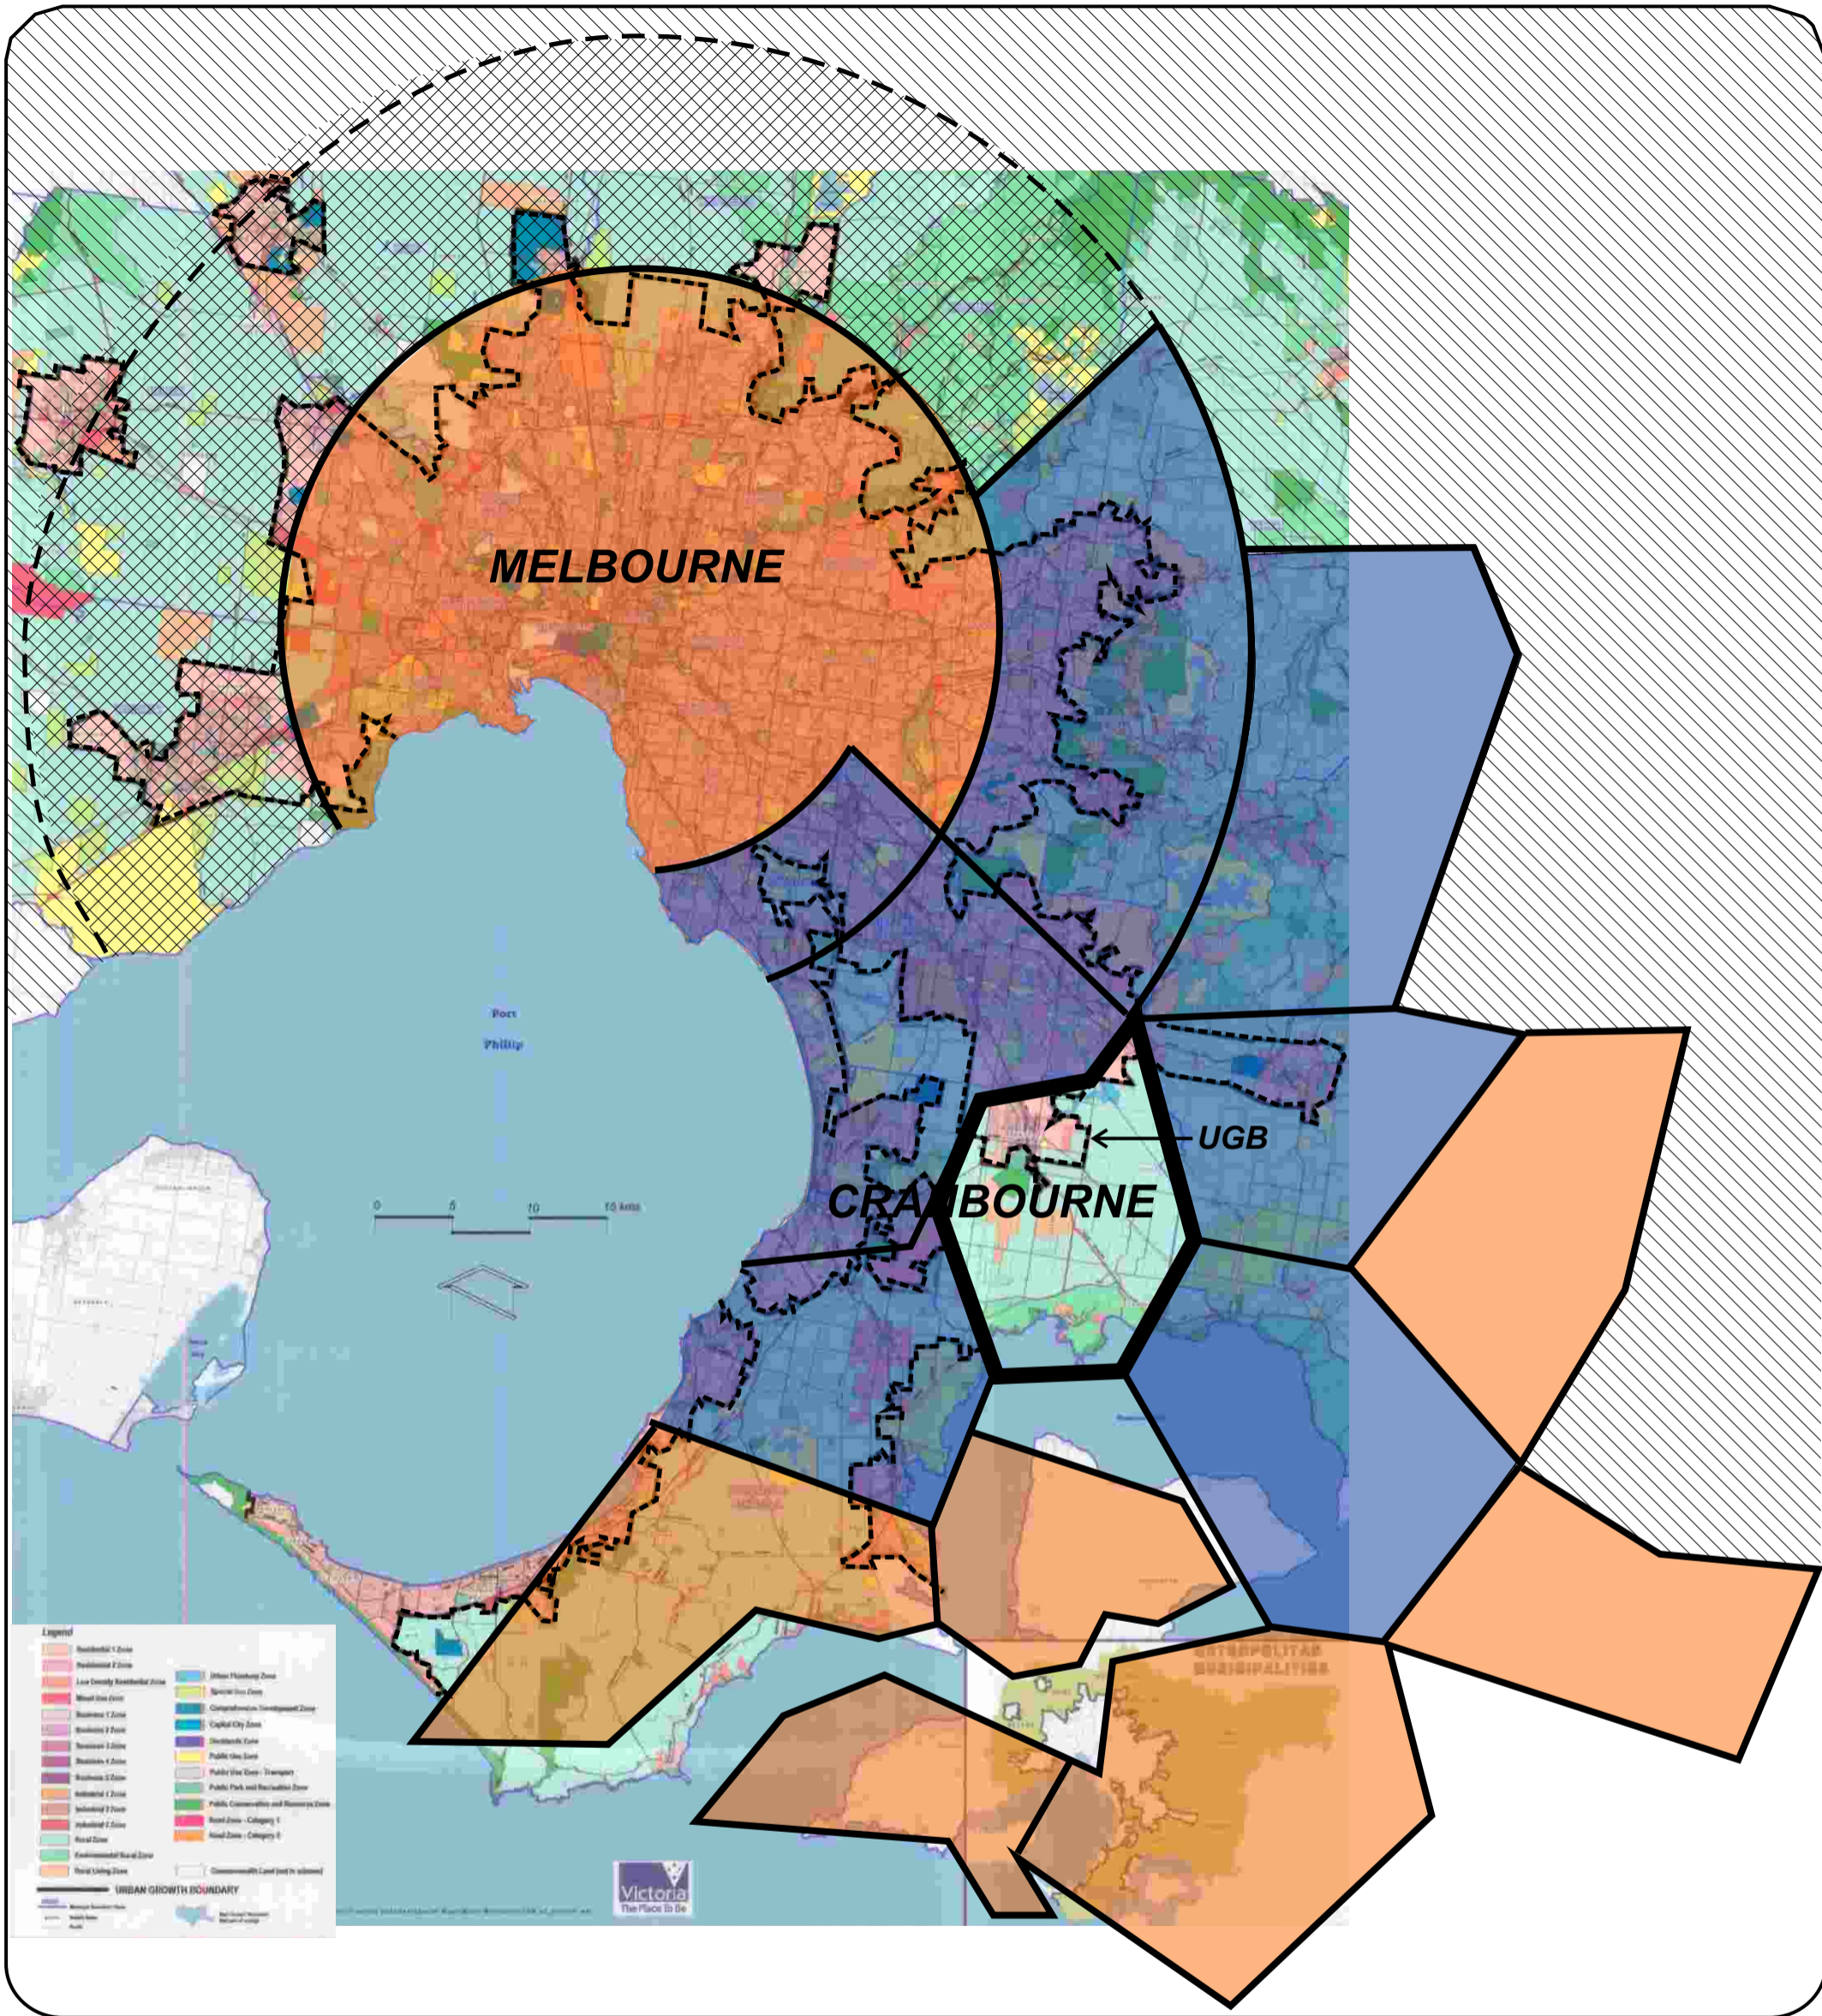

CRANBOURNE ANOMALY: NEED TO ALIGN CHARGING AND DIRECTORY ZONES WITH URBAN GROWTH BOUNDARY

Current Telephone Call Tariffs for Cranbourne

Untimed local call	
25 cent Untimed Wide Area Call	
STD	
Capped at "up to 50km" STD rate	

Proposed Tariffs

Untimed local call	
22 cent Untimed Wide Area Call	
STD	
STD	

 UGB = Urban Growth Boundary

Information obtained from:
Telstra Zoning Review Wide Area Calling Example
- Cranbourne Victoria
DSE - Metropolitan Melbourne Urban Growth
Boundary Wall Map