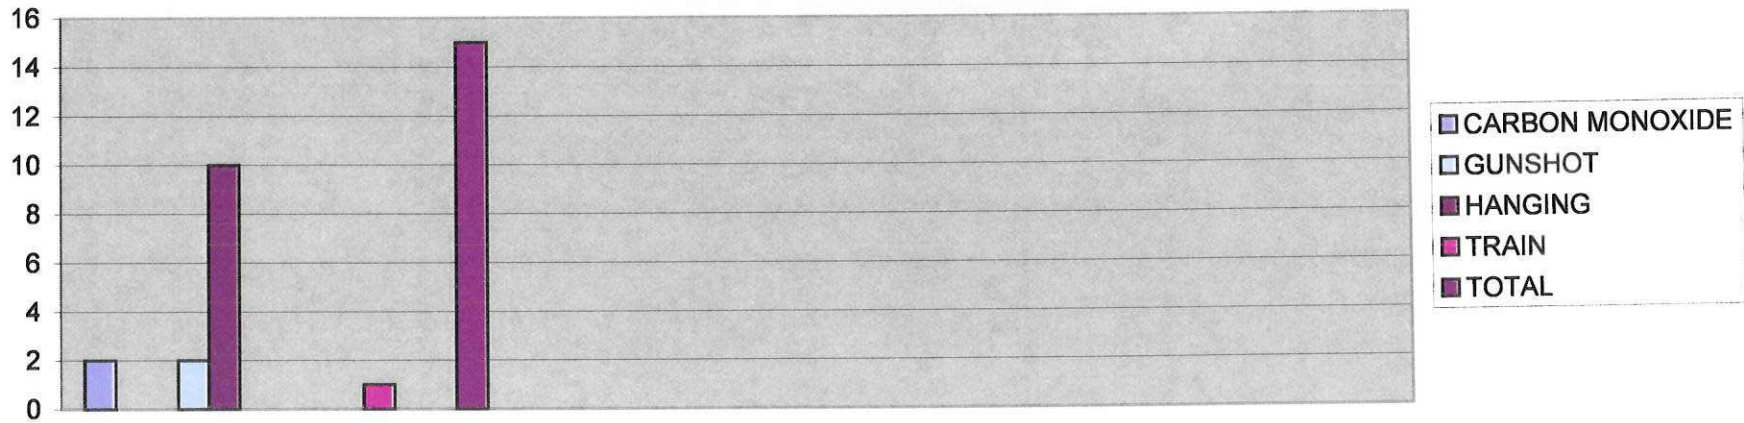

CARBON MONOXIDE	DROWNING	GAS	GUNSHOT	HANGING	O/D	PLASTIC BAG	POISON	STAB OR CUT	TRAIN	THERMAL	POSSIBLE SUICIDE	TOTAL
2			2	10					1			15

2010 COUNTRY SUICIDE DEATHS