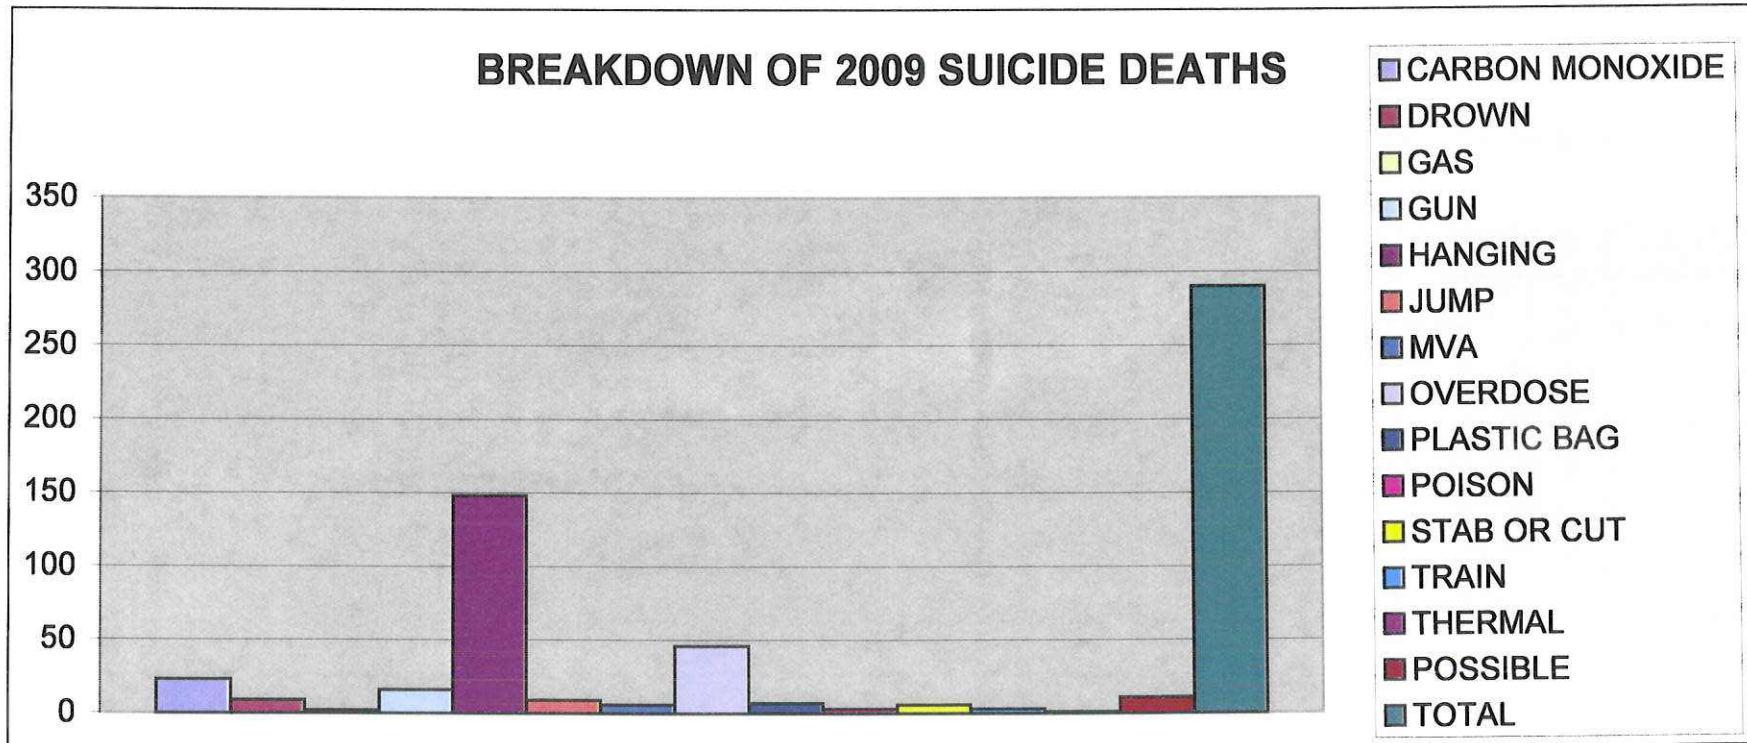

2010 COUNTRY SUICIDE DEATHS

CARBON MONOXIDE	DROWN	GAS	GUN	HANGING	JUMP	MVA	OVERDOSE	PLASTIC BAG	POISON	STAB OR CUT	TRAIN	THERMAL	POSSIBLE	TOTAL
23	9	2	16	148	9	6	46	7	3	6	3	1	11	290

*Handed by Heather, Hope,
 WA state came at 3/13/10
 leaning into suicide.*