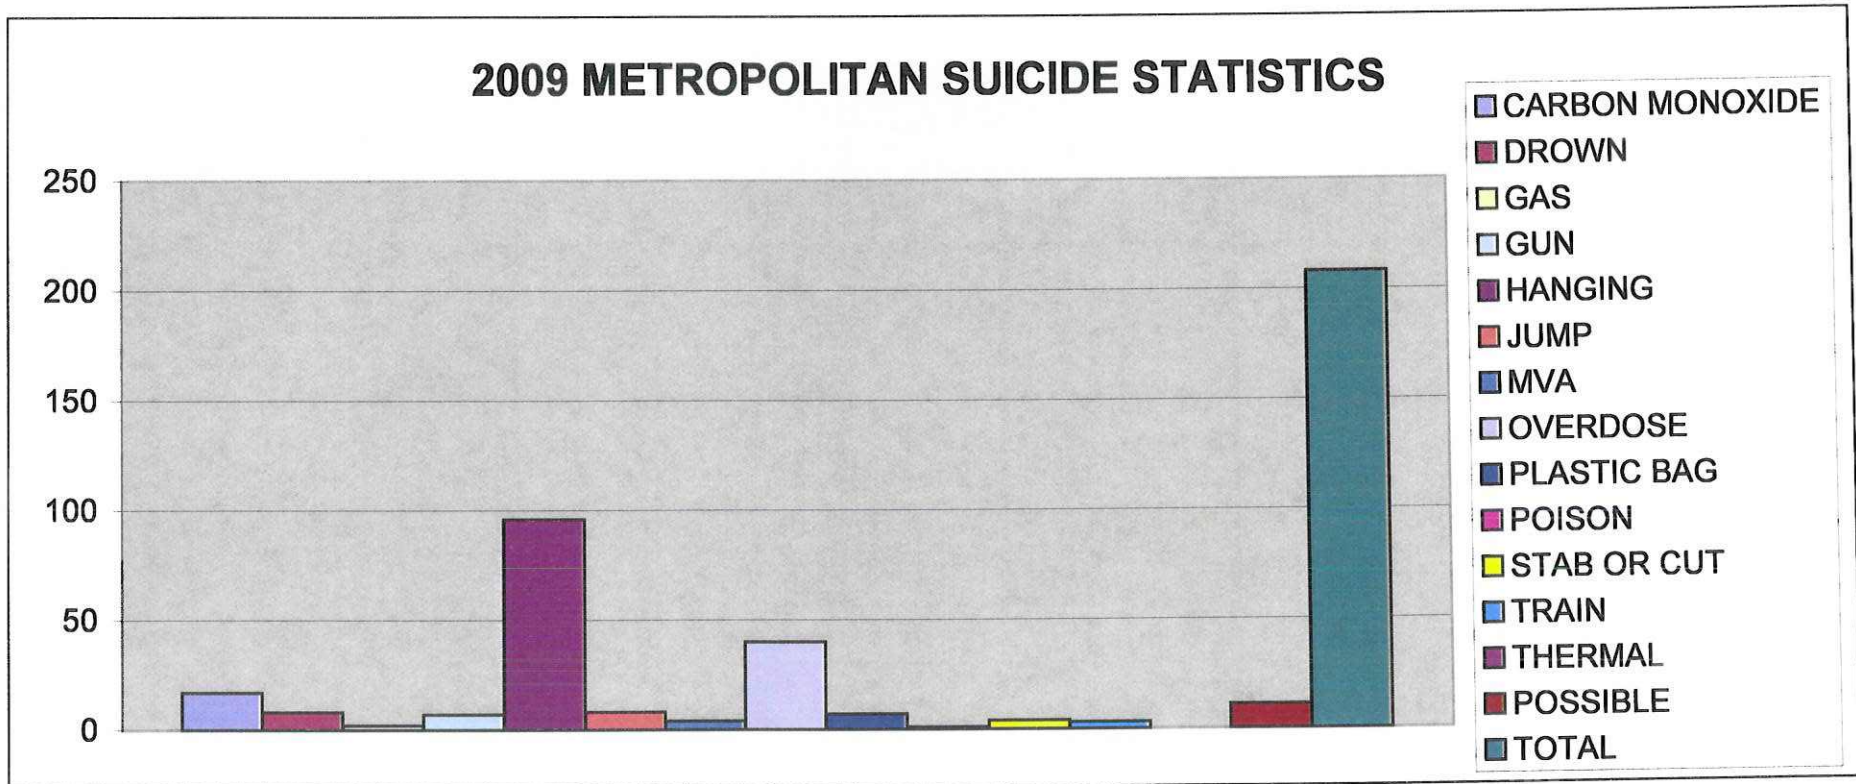

CARBON MONOXIDE	DROWN	GAS	GUN	HANGING	JUMP	MVA	OVERDOSE	PLASTIC BAG	POISON	STAB OR CUT	TRAIN	THERMAL	POSSIBLE	TOTAL
17	8	2	7	96	8	4	40	7	1	4	3		11	208

2009 METROPOLITAN SUICIDE STATISTICS