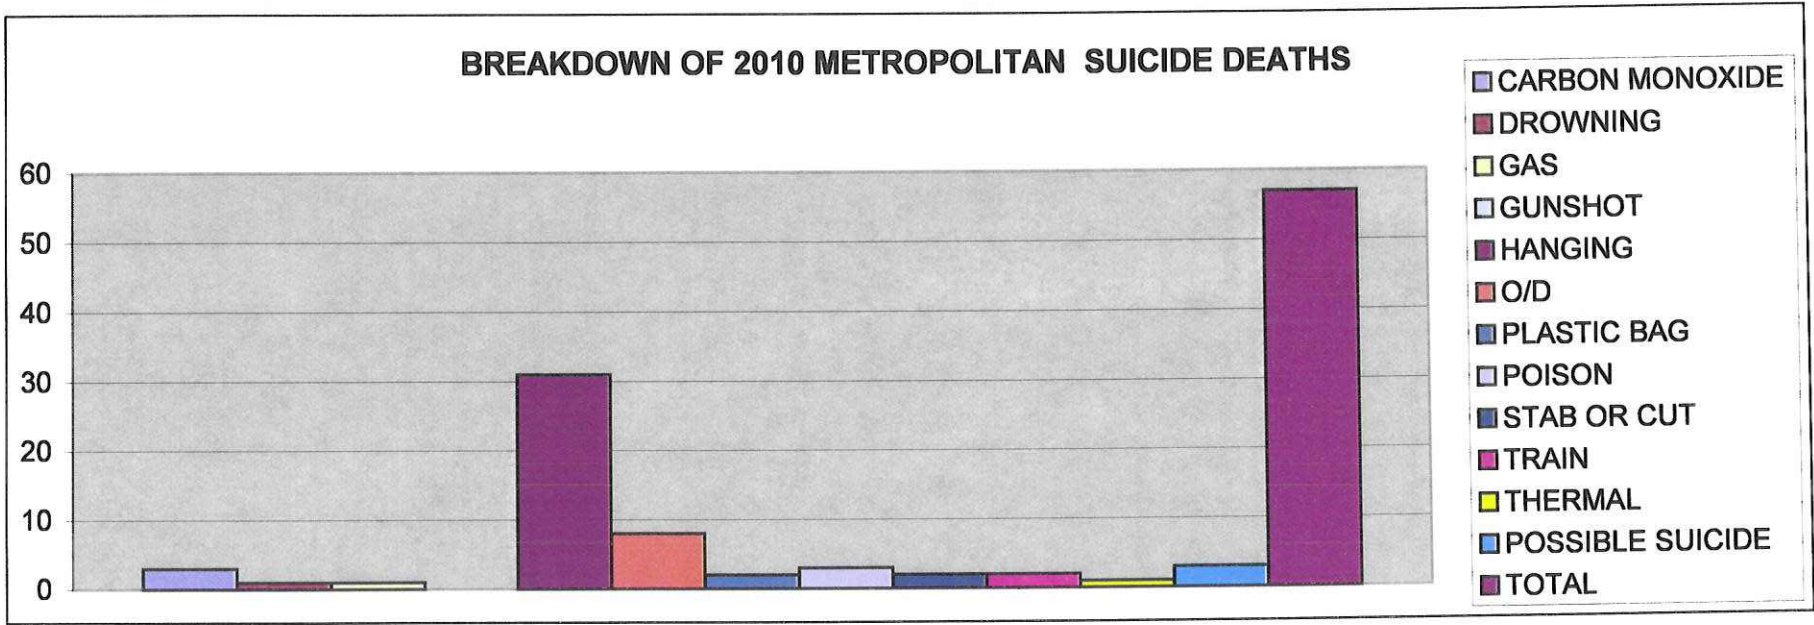

CARBON MONOXIDE	DROWNING	GAS	GUNSHOT	HANGING	O/D	PLASTIC BAG	POISON	STAB OR CUT	TRAIN	THERMAL	POSSIBLE SUICIDE	TOTAL
3	1	1		31	8	2	3	2	2	1	3	57