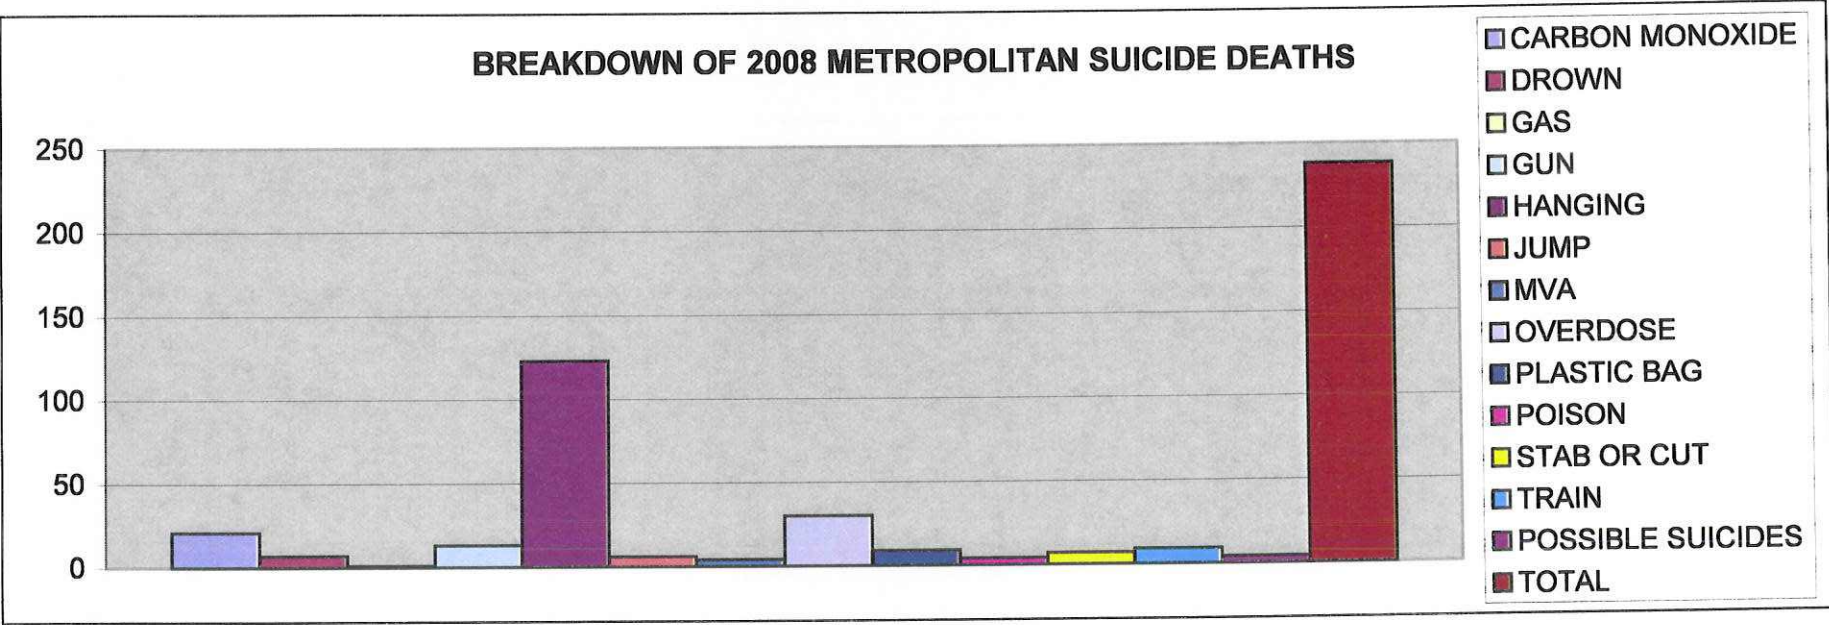

CARBON MONOXIDE	DROWN	GAS	GUN	HANGING	JUMP	MVA	OVERDOSE	PLASTIC BAG	POISON	STAB OR CUT	TRAIN	POSSIBLE SUICIDES	TOTAL
21	7	1	13	123	6	4	30	9	4	7	9	4	238