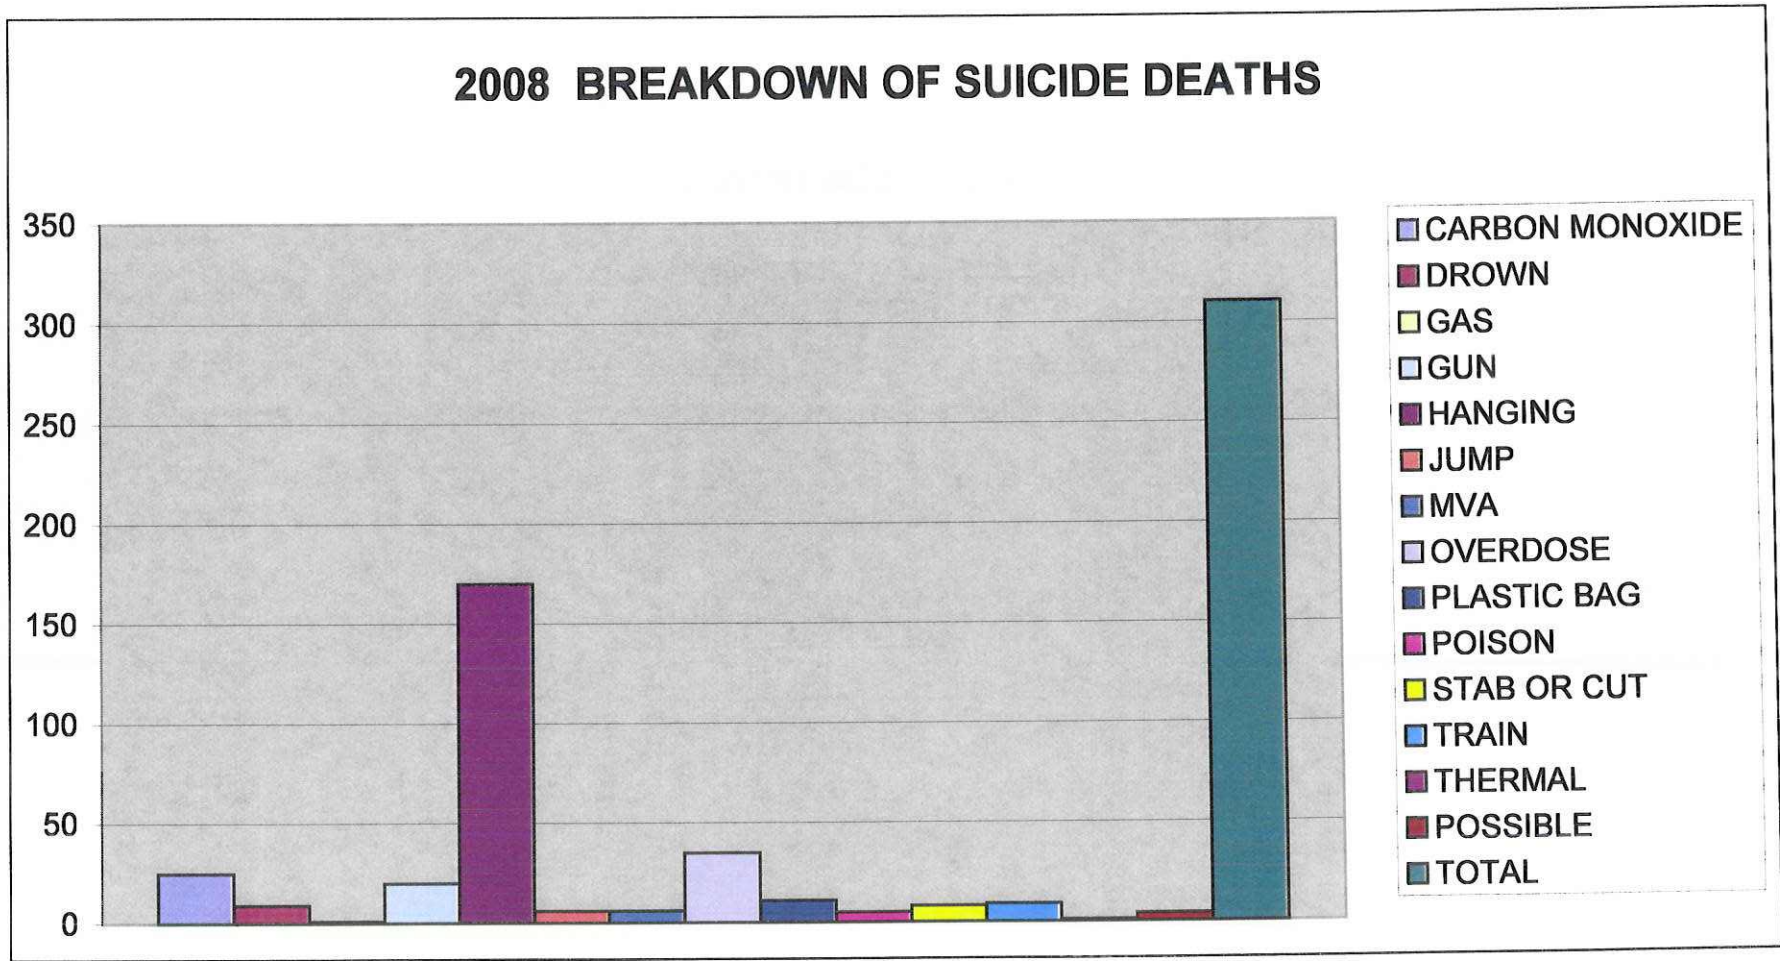

CARBON MONOXIDE	DROWN	GAS	GUN	HANGING	JUMP	MVA	OVERDOSE	PLASTIC BAG	POISON	STAB OR CUT	TRAIN	THERMAL	POSSIBLE	TOTAL
25	9	1	20	170	6	6	35	11	5	8	9	1	4	310

Handled by
 W/A Spoke
 Ceremony at 3/13/10
 Hearing in
 Park re
 Suicide
 Martin, Hopper