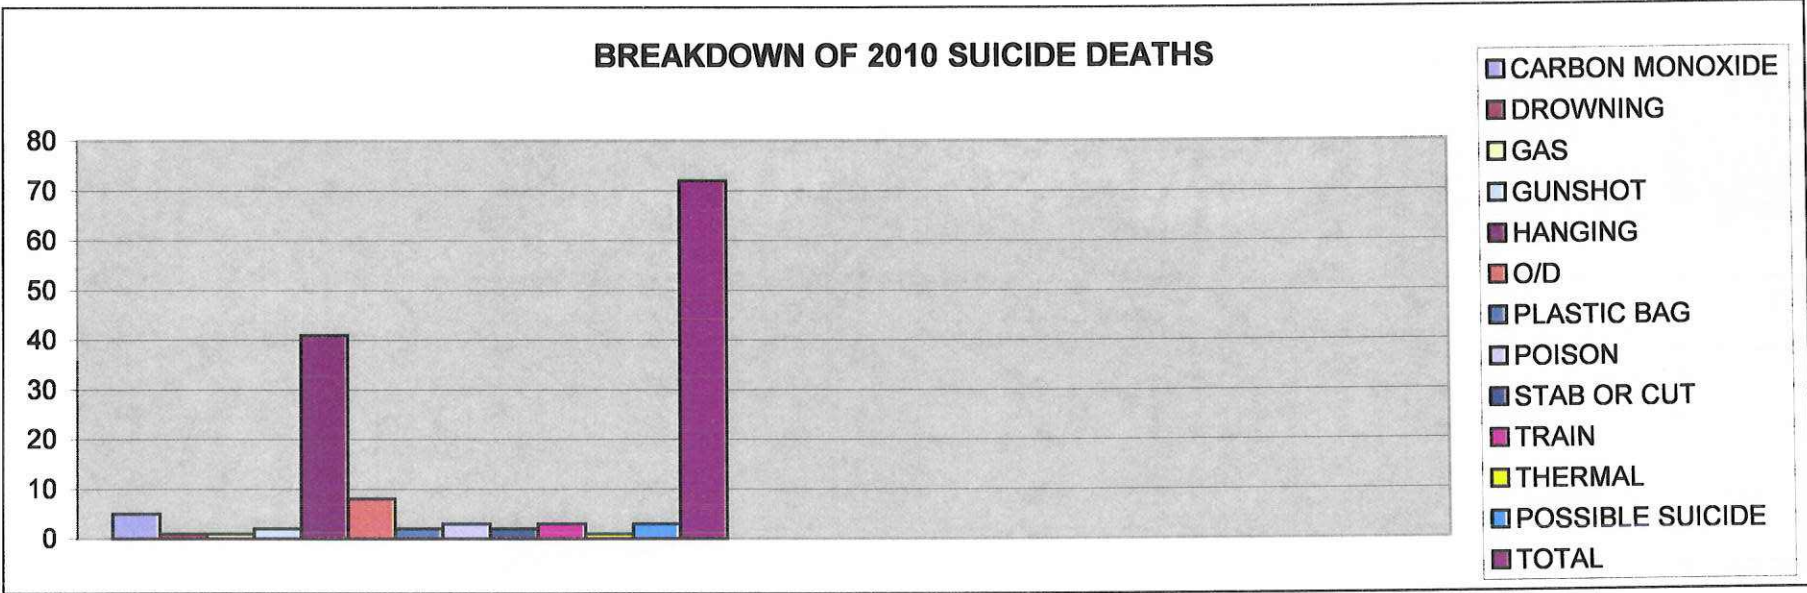

CARBON MONOXIDE	DROWNING	GAS	GUNSHOT	HANGING	O/D	PLASTIC BAG	POISON	STAB OR CUT	TRAIN	THERMAL	POSSIBLE SUICIDE	TOTAL
5	1	1	2	41	8	2	3	2	3	1	3	72

Found by Aladdin, Hope,
WA State Generalist
3/13/10 Learning in Park
for Suicide.