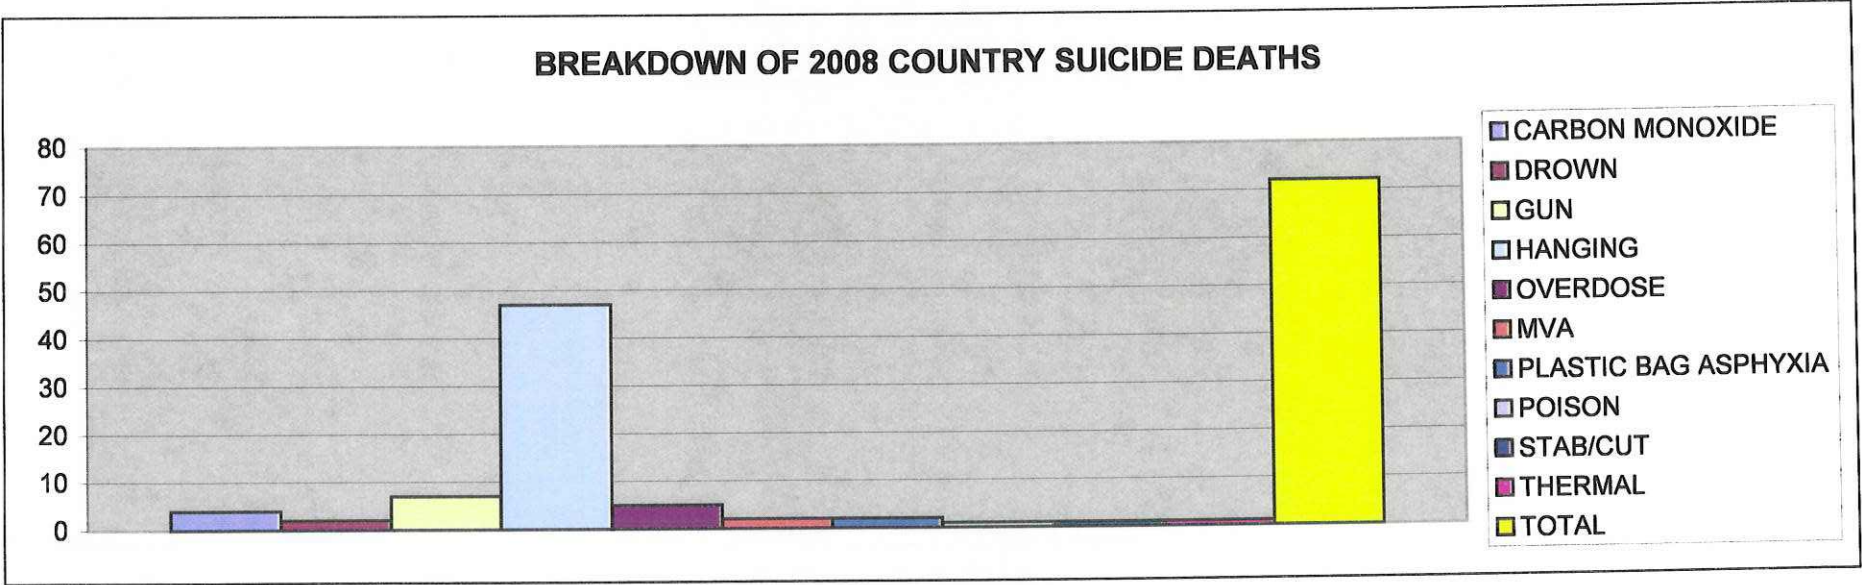

CARBON MONOXIDE	DROWN	GUN	HANGING	OVERDOSE	MVA	PLASTIC BAG ASPHYXIA	POISON	STAB/CUT	THERMAL	TOTAL
4	2	7	47	5	2	2	1	1	1	72

BREAKDOWN OF 2008 COUNTRY SUICIDE DEATHS