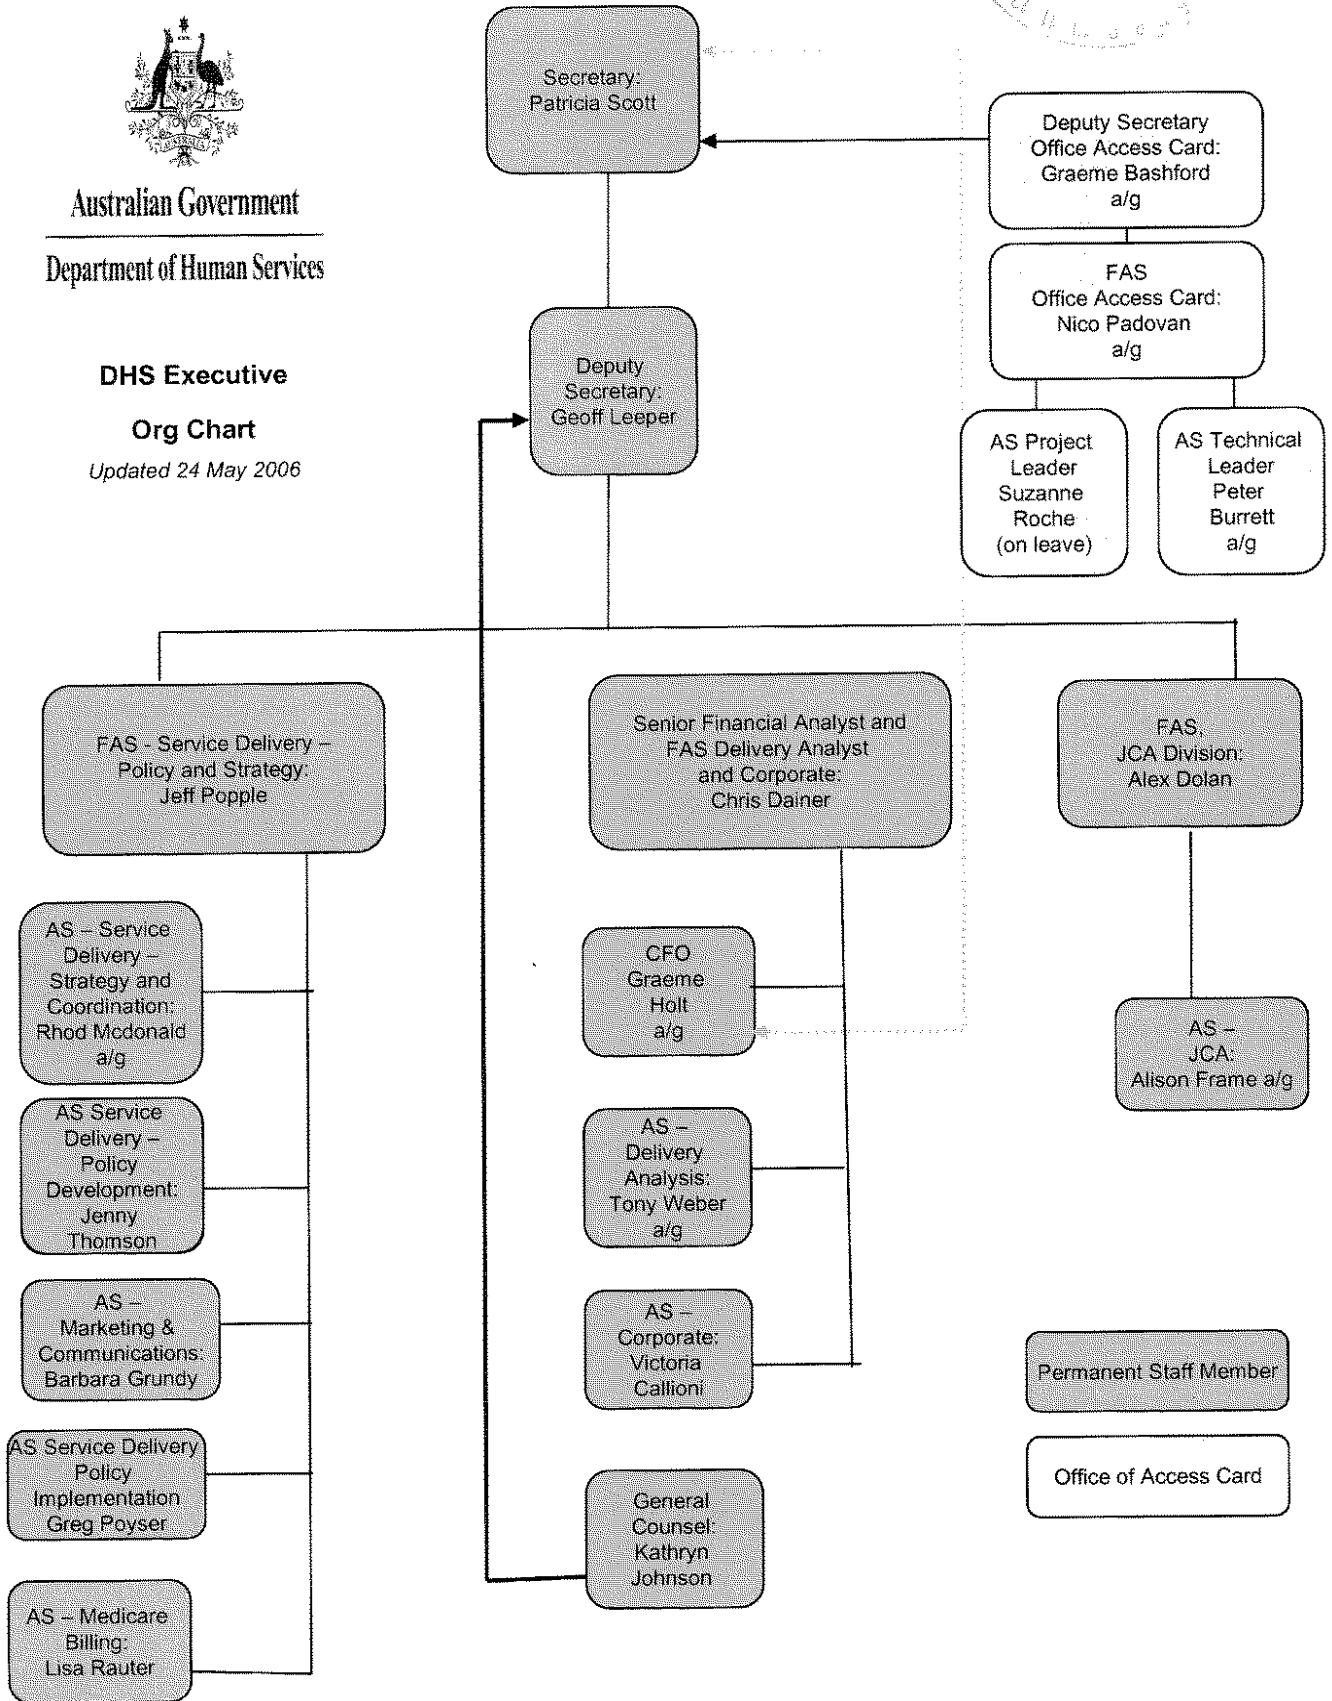

Australian Government
Department of Human Services

DHS Executive

Org Chart

Updated 24 May 2006

Permanent Staff Member

Office of Access Card