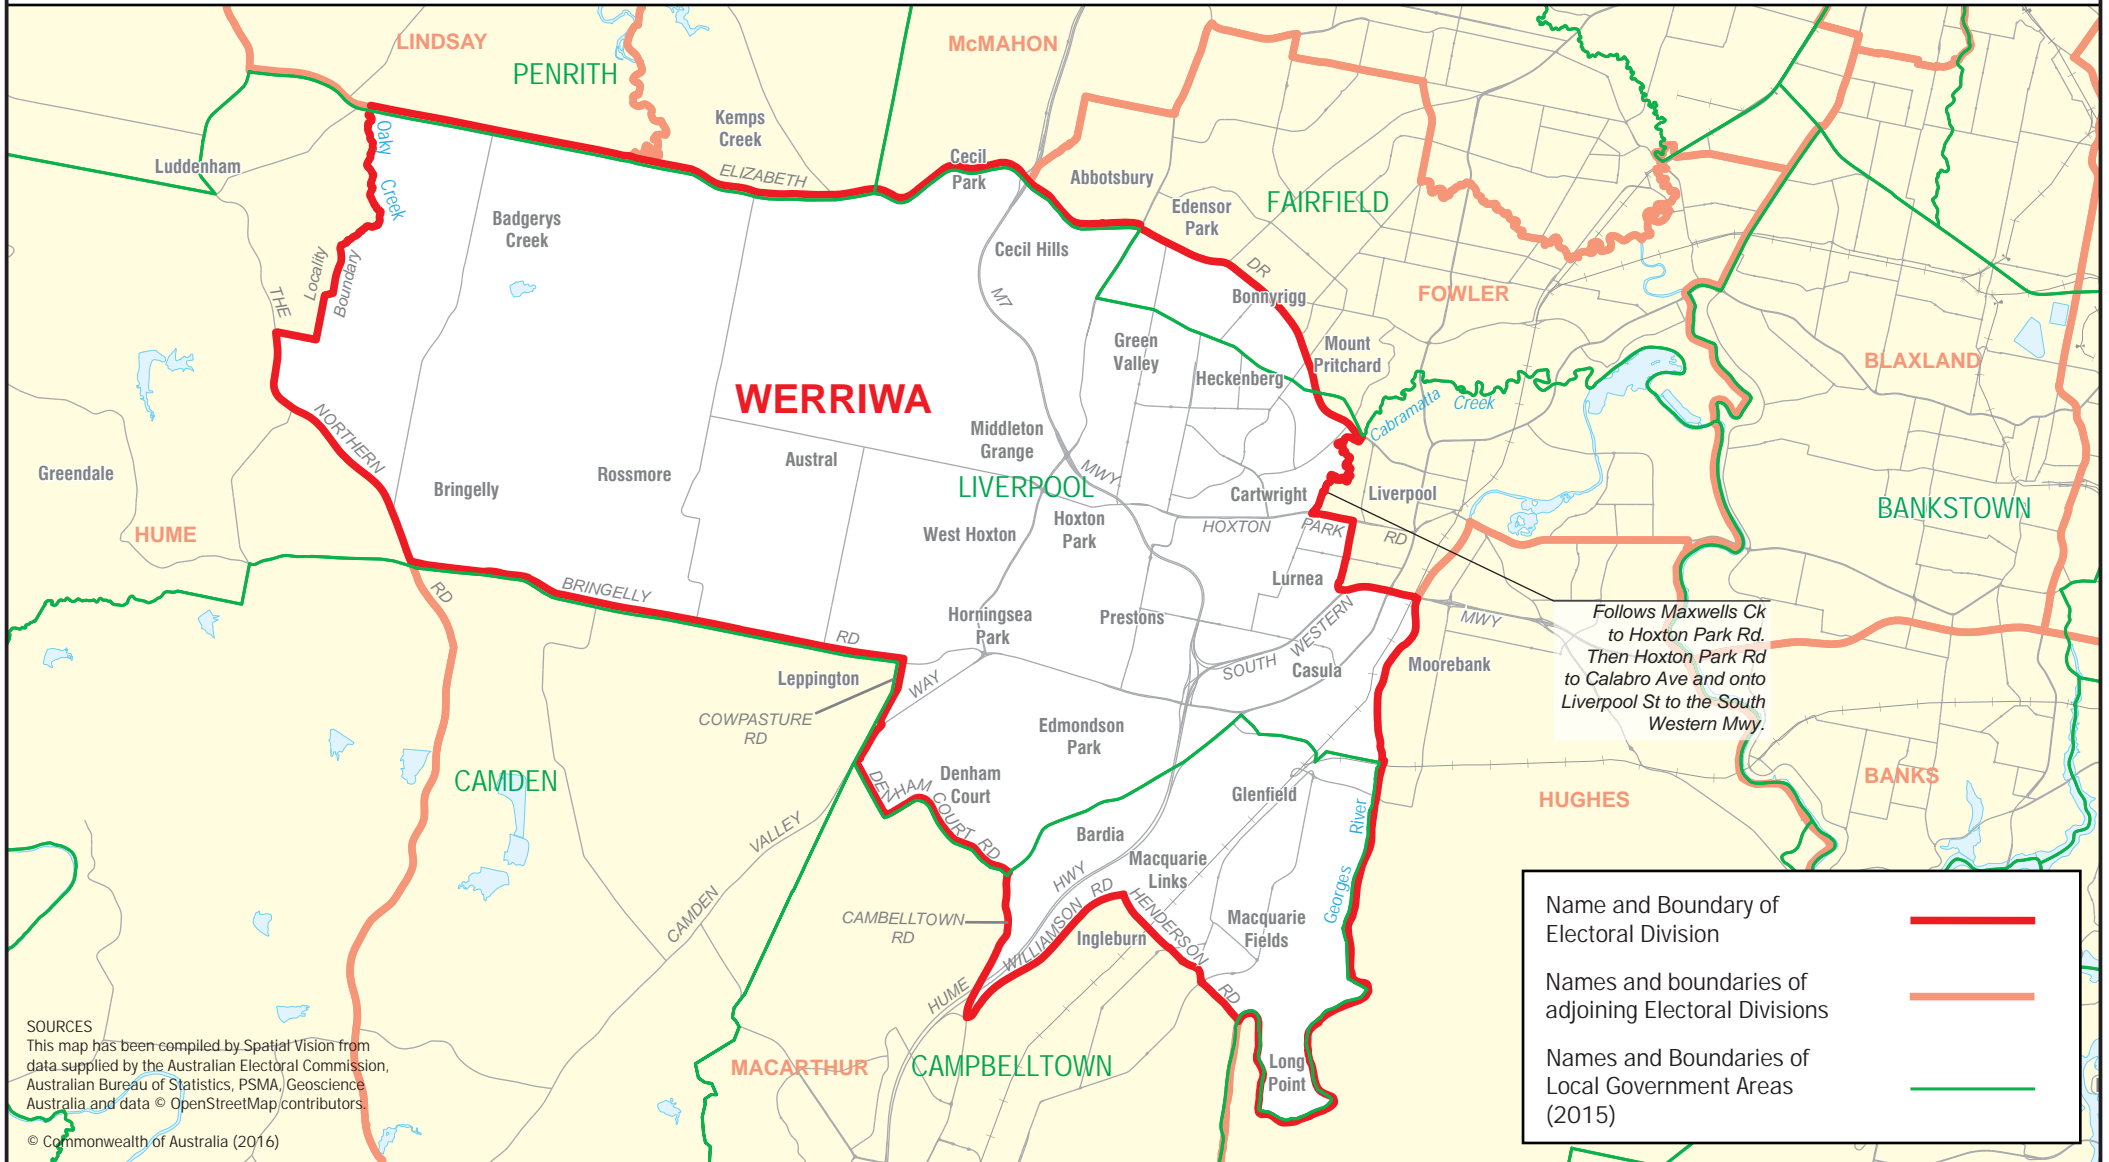

February 2016
**MAP OF THE FEDERAL
 ELECTORAL DIVISION OF
 WERRIWA**

SOURCES
 This map has been compiled by Spatial Vision from data supplied by the Australian Electoral Commission, Australian Bureau of Statistics, PSMA, Geoscience Australia and data © OpenStreetMap contributors.