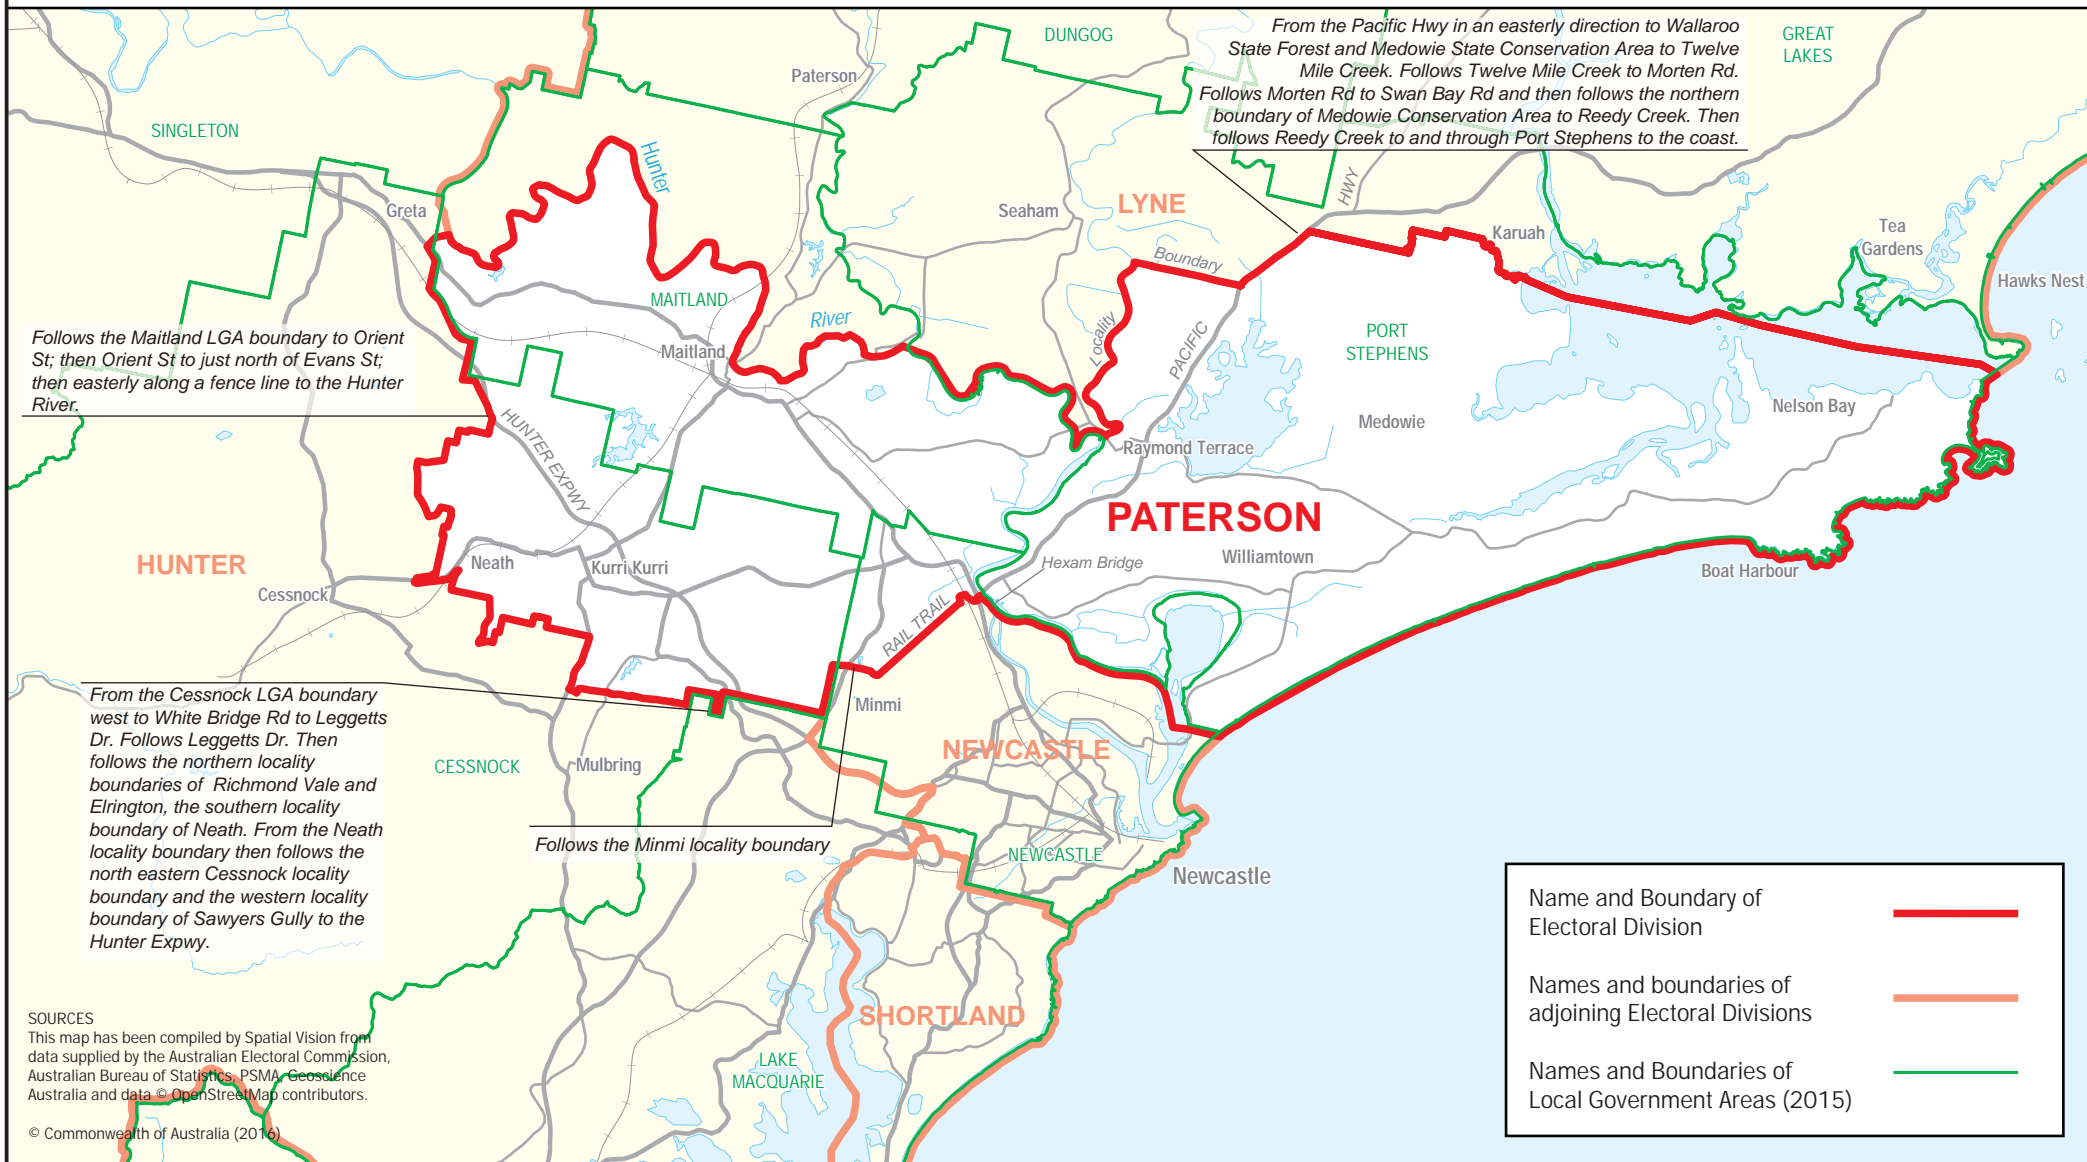

February 2016
**MAP OF THE FEDERAL
 ELECTORAL DIVISION OF
 PATERSON**

SOURCES
 This map has been compiled by Spatial Vision from data supplied by the Australian Electoral Commission, Australian Bureau of Statistics, PSMA, Geoscience Australia and data © OpenStreetMap contributors.