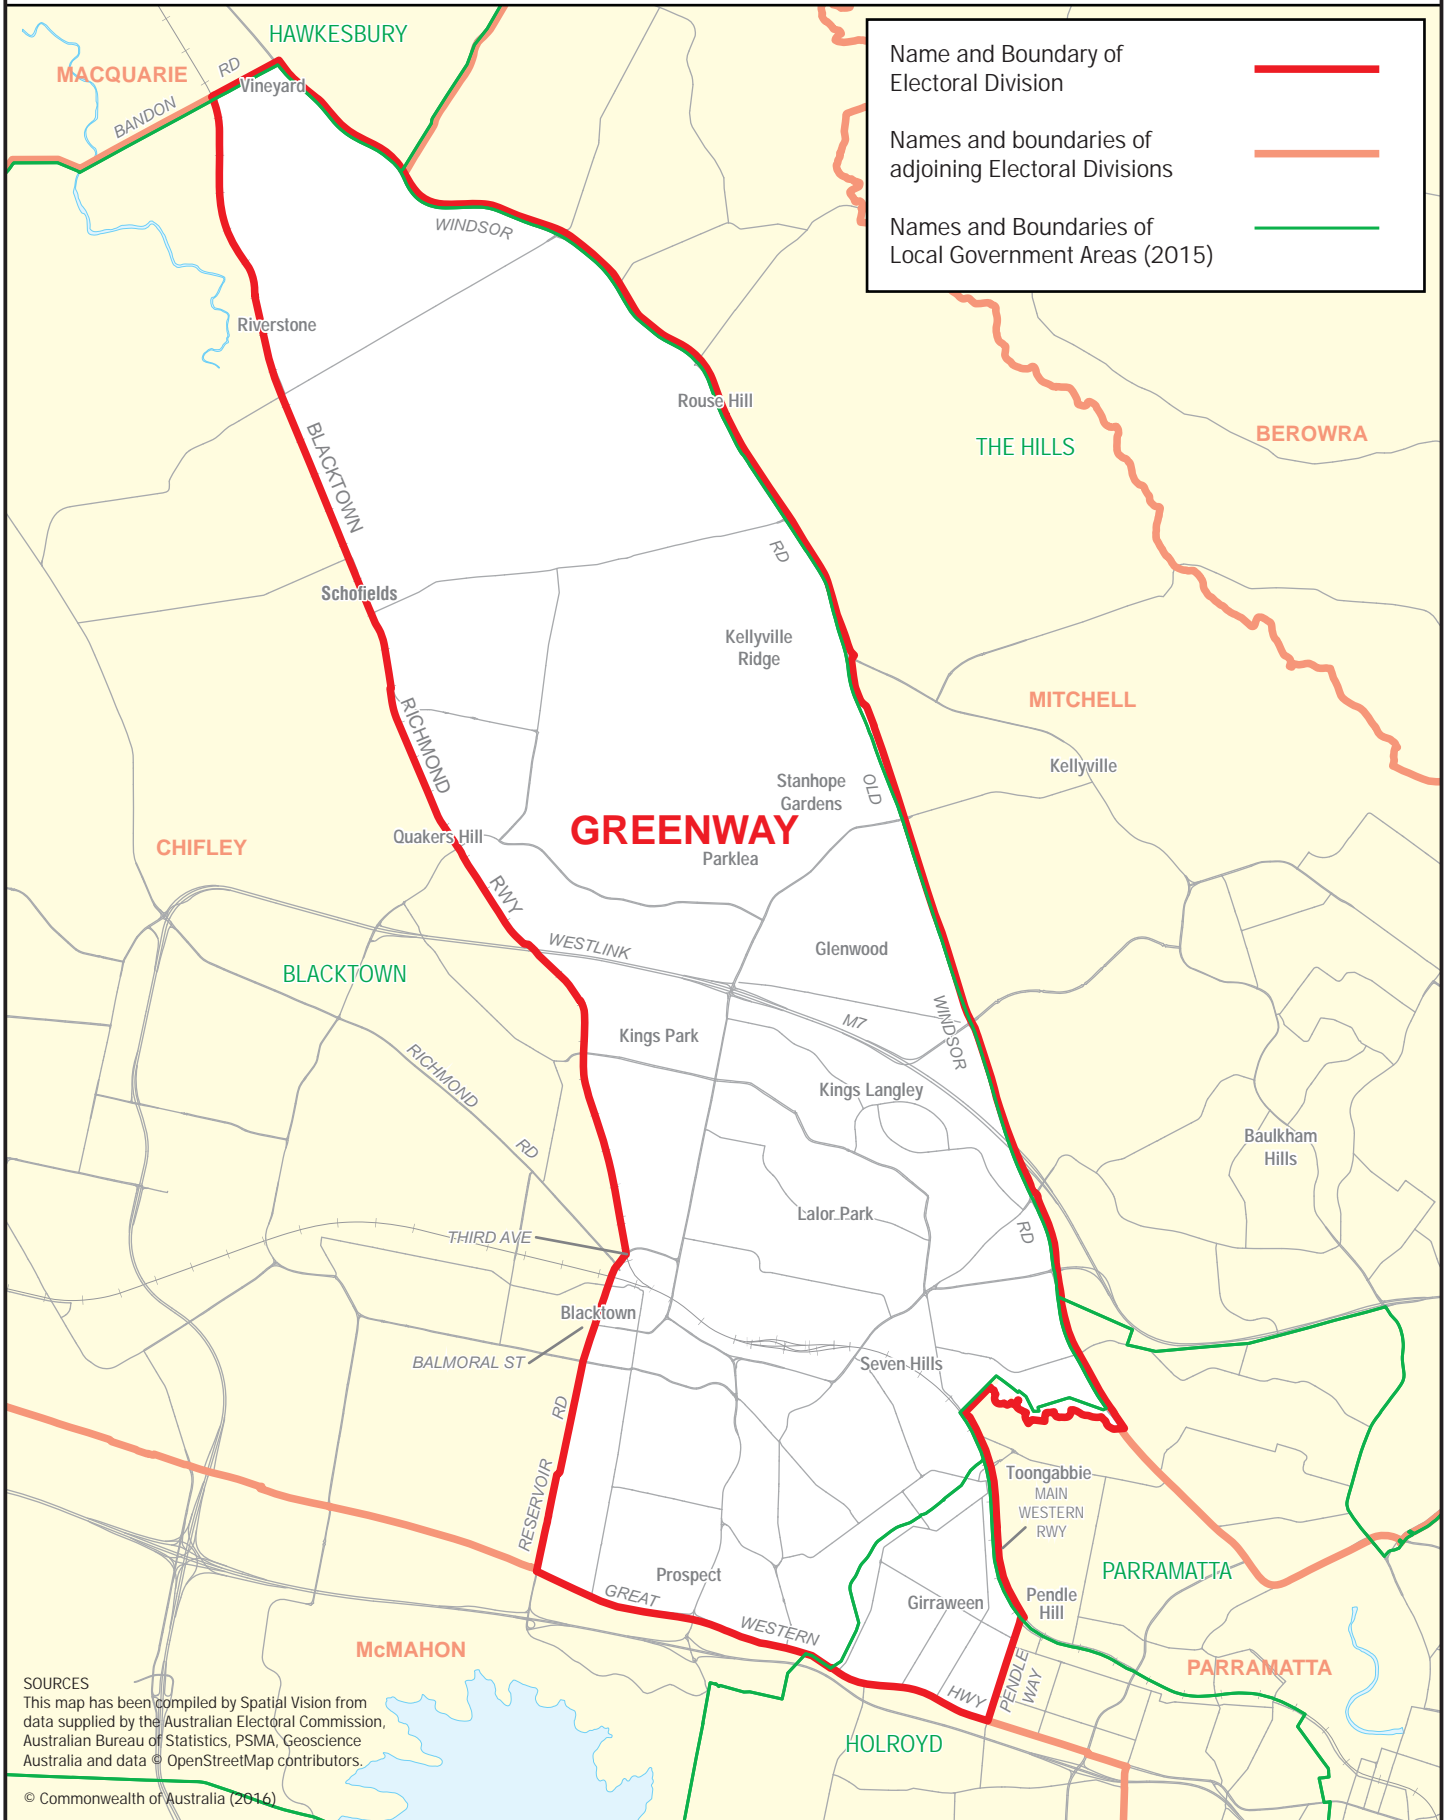

February 2016
**MAP OF THE FEDERAL
 ELECTORAL DIVISION OF
 GREENWAY**

0 km 2 km

SOURCES
 This map has been compiled by Spatial Vision from data supplied by the Australian Electoral Commission, Australian Bureau of Statistics, PSMA, Geoscience Australia and data © OpenStreetMap contributors.