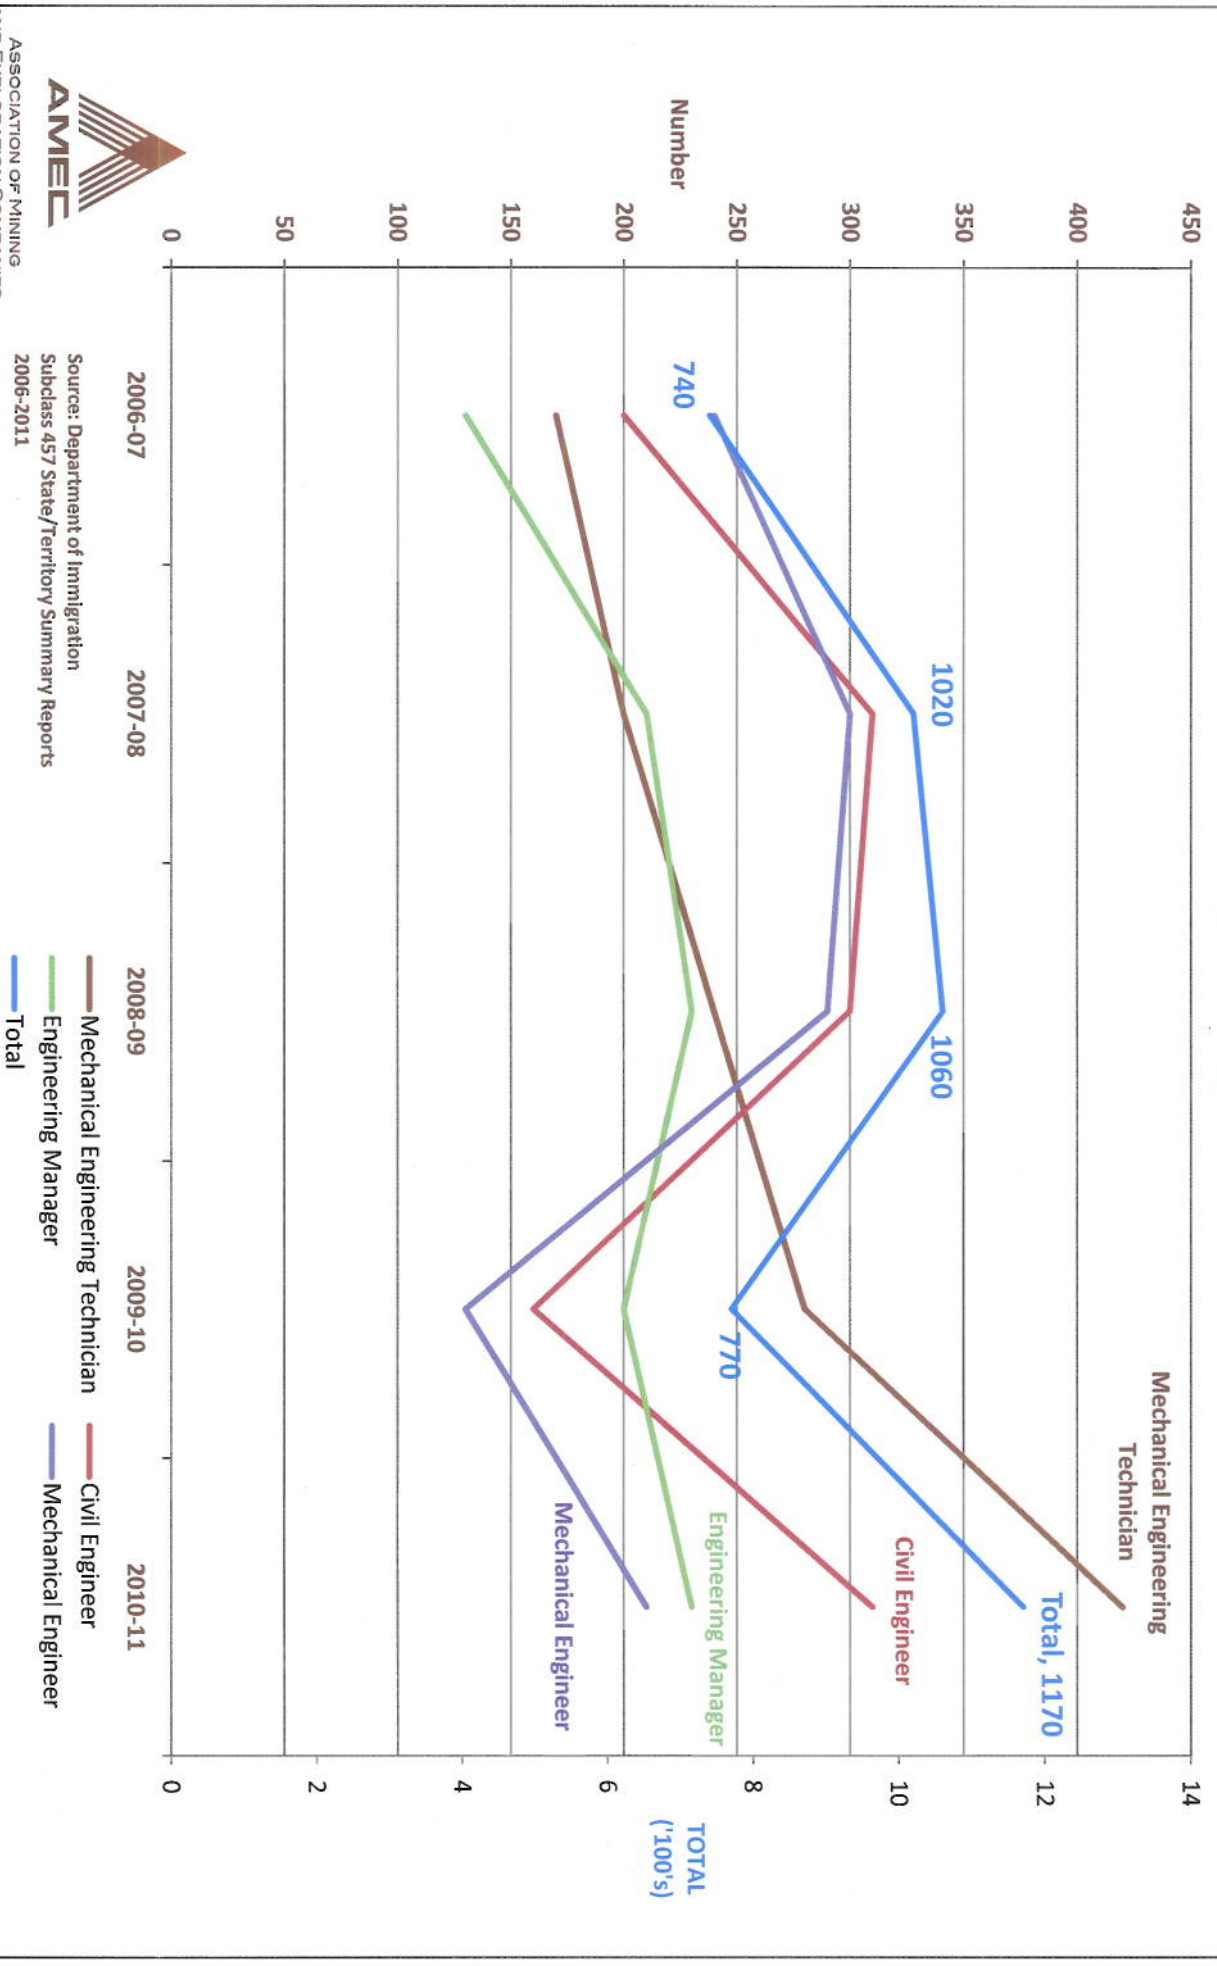

Tabled Dec. # 1
 AMMC 27/8/12
 Jo: 57 am.

457 Visa's for Selected Engineering Professions in Western Australia

ASSOCIATION OF MINING AND EXPLORATION COMPANIES

Source: Department of Immigration
 Subclass 457 State/Territory Summary Reports
 2006-2011

Legend:
 Mechanical Engineering Technician (brown)
 Engineering Manager (green)
 Total (purple)
 Civil Engineer (red)
 Mechanical Engineer (blue)