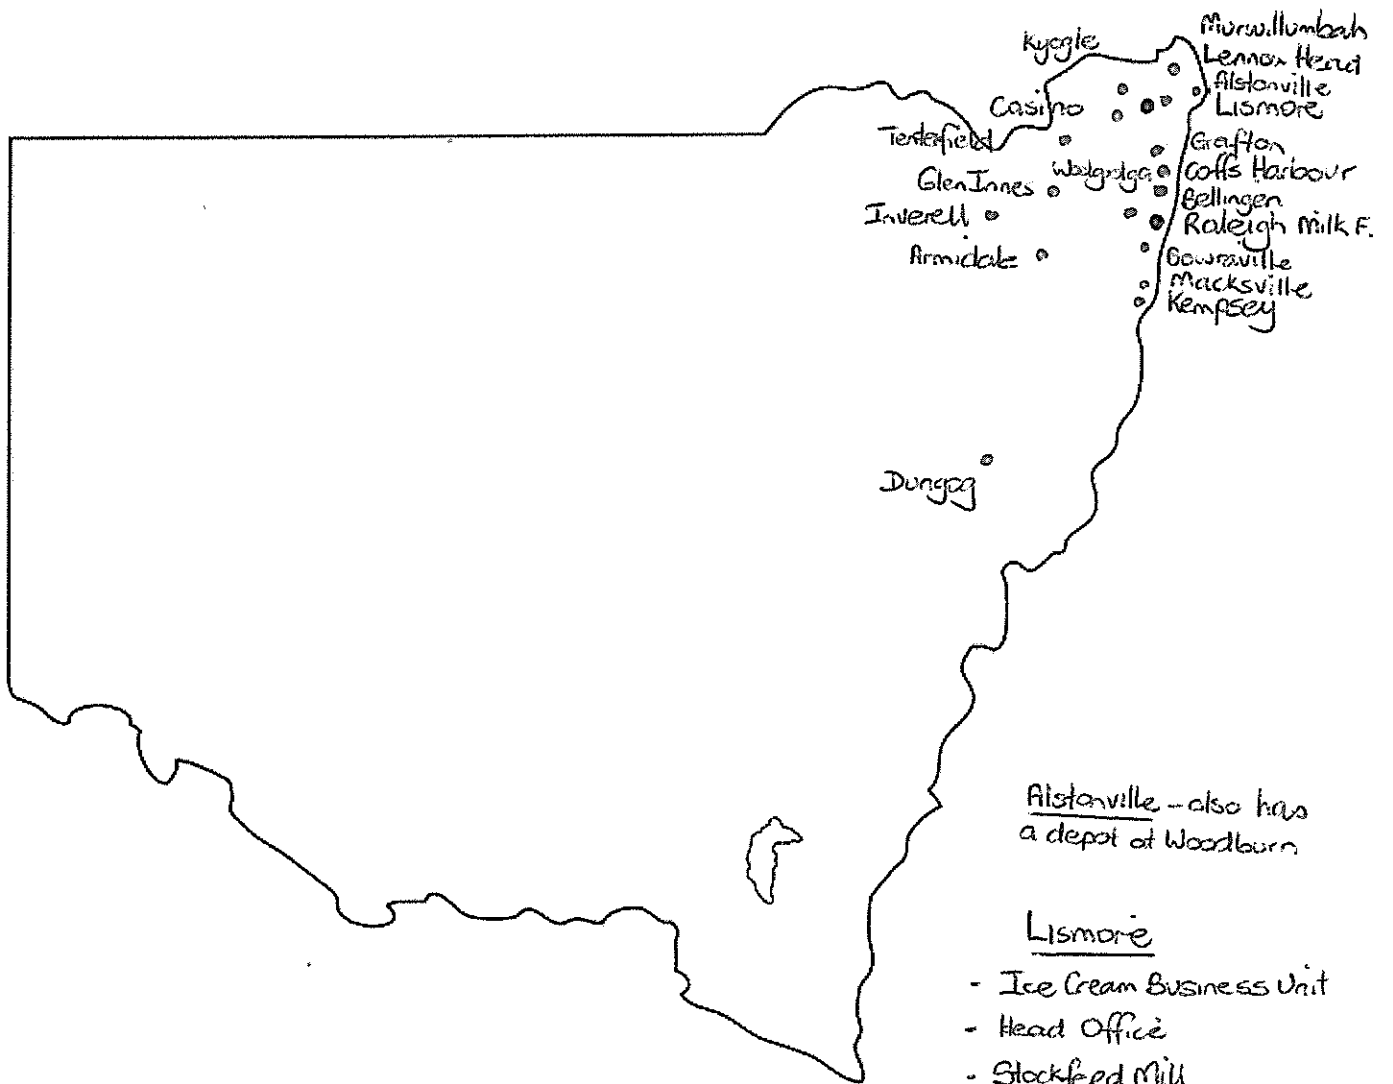

# NORCO'S FOOTPRINT in SE QLD & NORTHERN NSW

- Milk Factories
- Rural Stores
- Other

Toowoomba  
Norco Bowdlers Rural Store  
Toowoomba Grain Trading  
Toowoomba Seed & Grain  
Crest Seeds  
(also depots at Quinalow & Clifton)

Alstonville - also has  
a depot at Woodburn

Lismore

- Ice Cream Business Unit
- Head Office
- Stockfeed Mill
- Rural Store

Woolgoolga

- Rural Store
- Carton Services

Bowraville - also has  
a depot at Stuart's Point