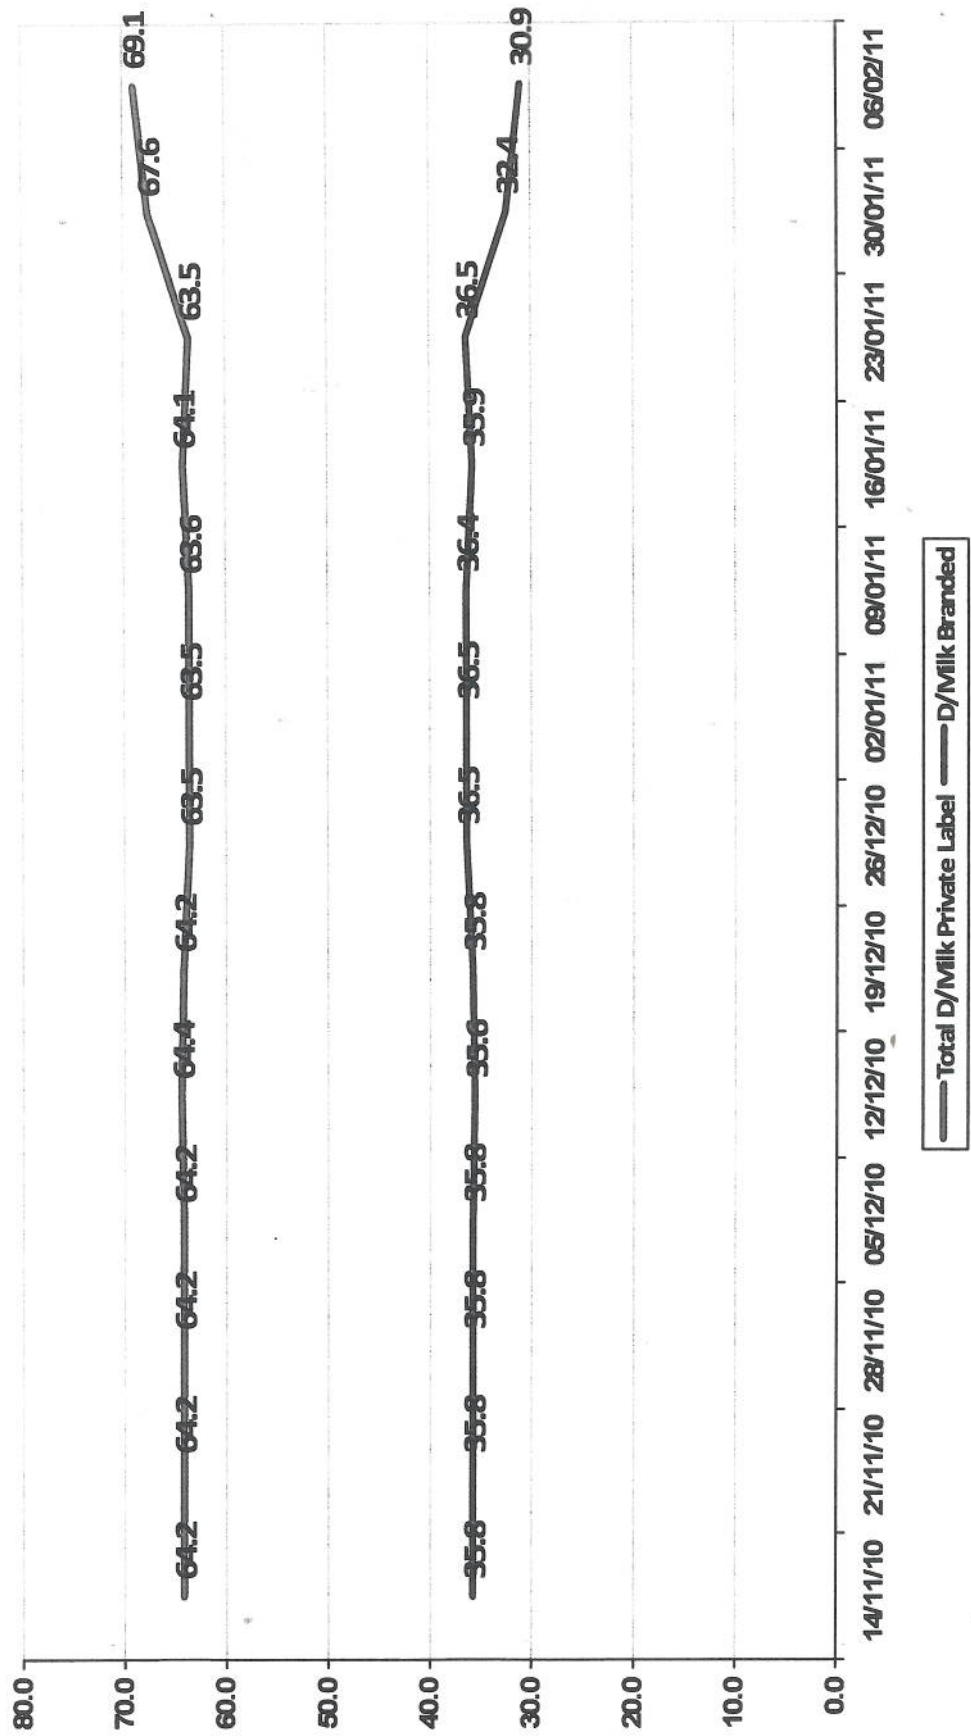

National Supermarkets

Litres 000 Share of Total FW D/Milk

tabled
 Nola Marino MMA
 8 March 2011