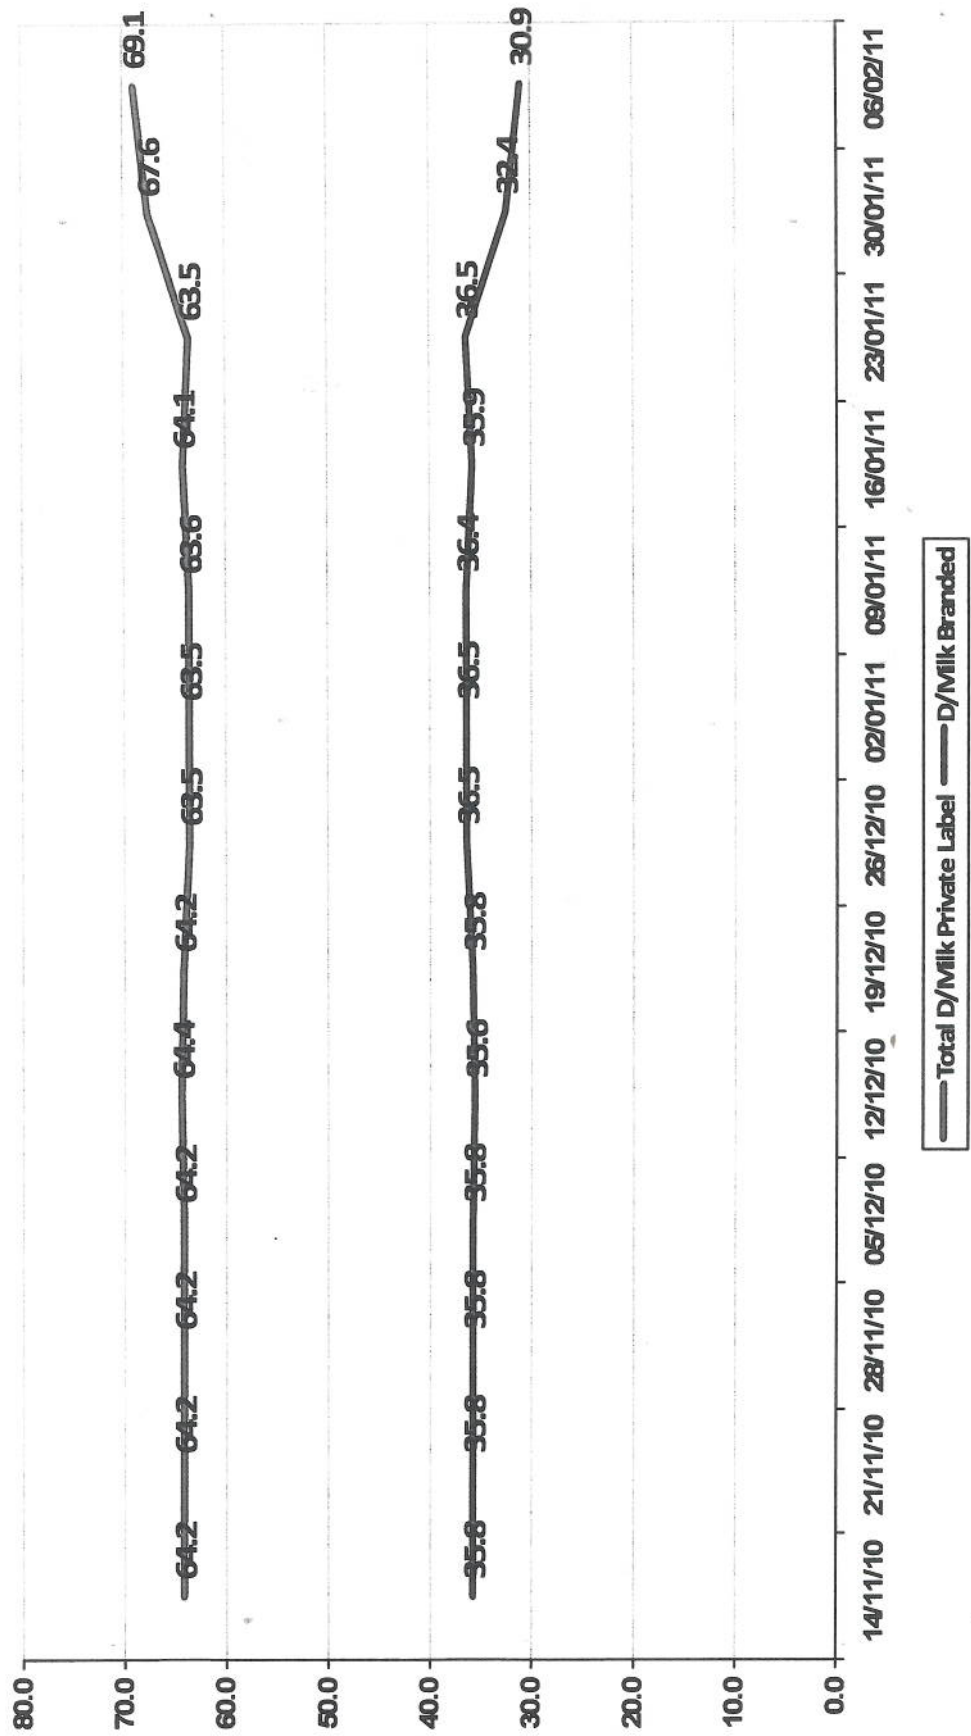

National Supermarkets

Litres 000 Share of Total FW D/Milk

tabled
 Nola Marino MHA
 8 March 2011