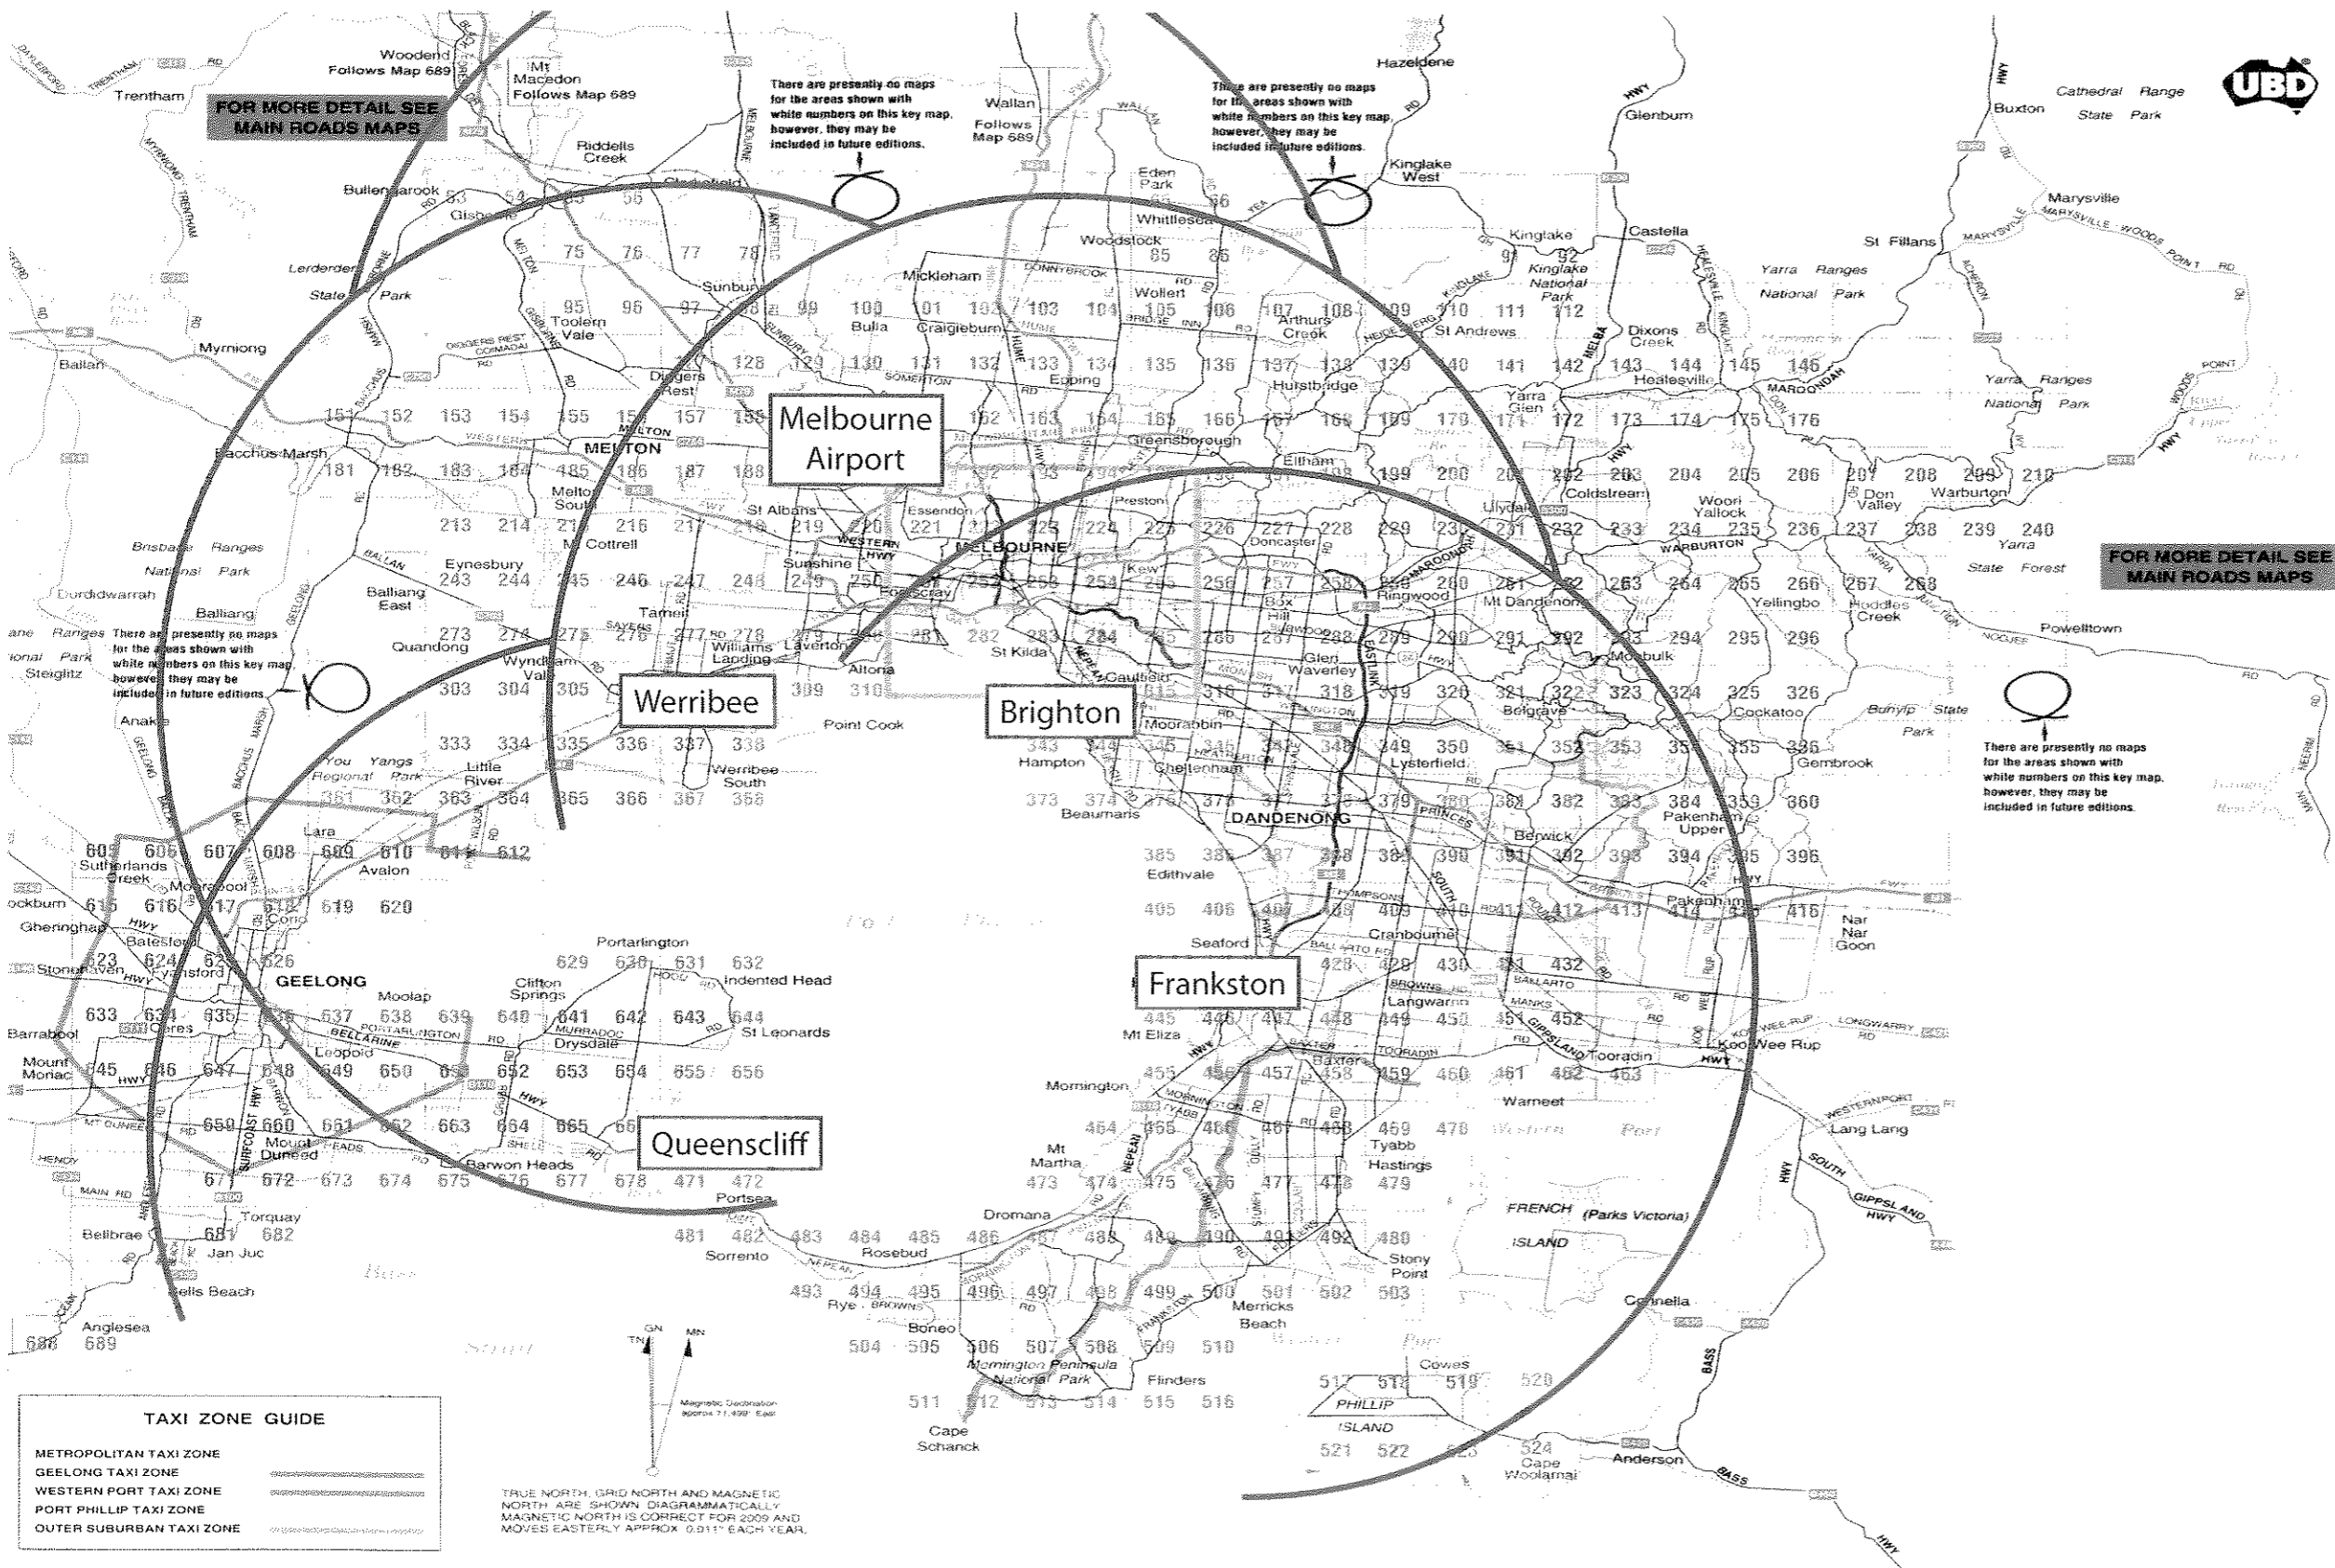

KEY MAP

SCALE
1:500 000

Copyright © Universal Publishers Pty Ltd 2008

FOR MORE DETAIL SEE
MAIN ROADS MAPS

There are presently no maps
for the areas shown with
white numbers on this key map,
however, they may be
included in future editions.

There are presently no maps
for the areas shown with
white numbers on this key map,
however, they may be
included in future editions.

FOR MORE DETAIL SEE
MAIN ROADS MAPS

There are presently no maps
for the areas shown with
white numbers on this key map,
however, they may be
included in future editions.

TAXI ZONE GUIDE

METROPOLITAN TAXI ZONE	
GEELONG TAXI ZONE	
WESTERN PORT TAXI ZONE	
PORT PHILLIP TAXI ZONE	
OUTER SUBURBAN TAXI ZONE	