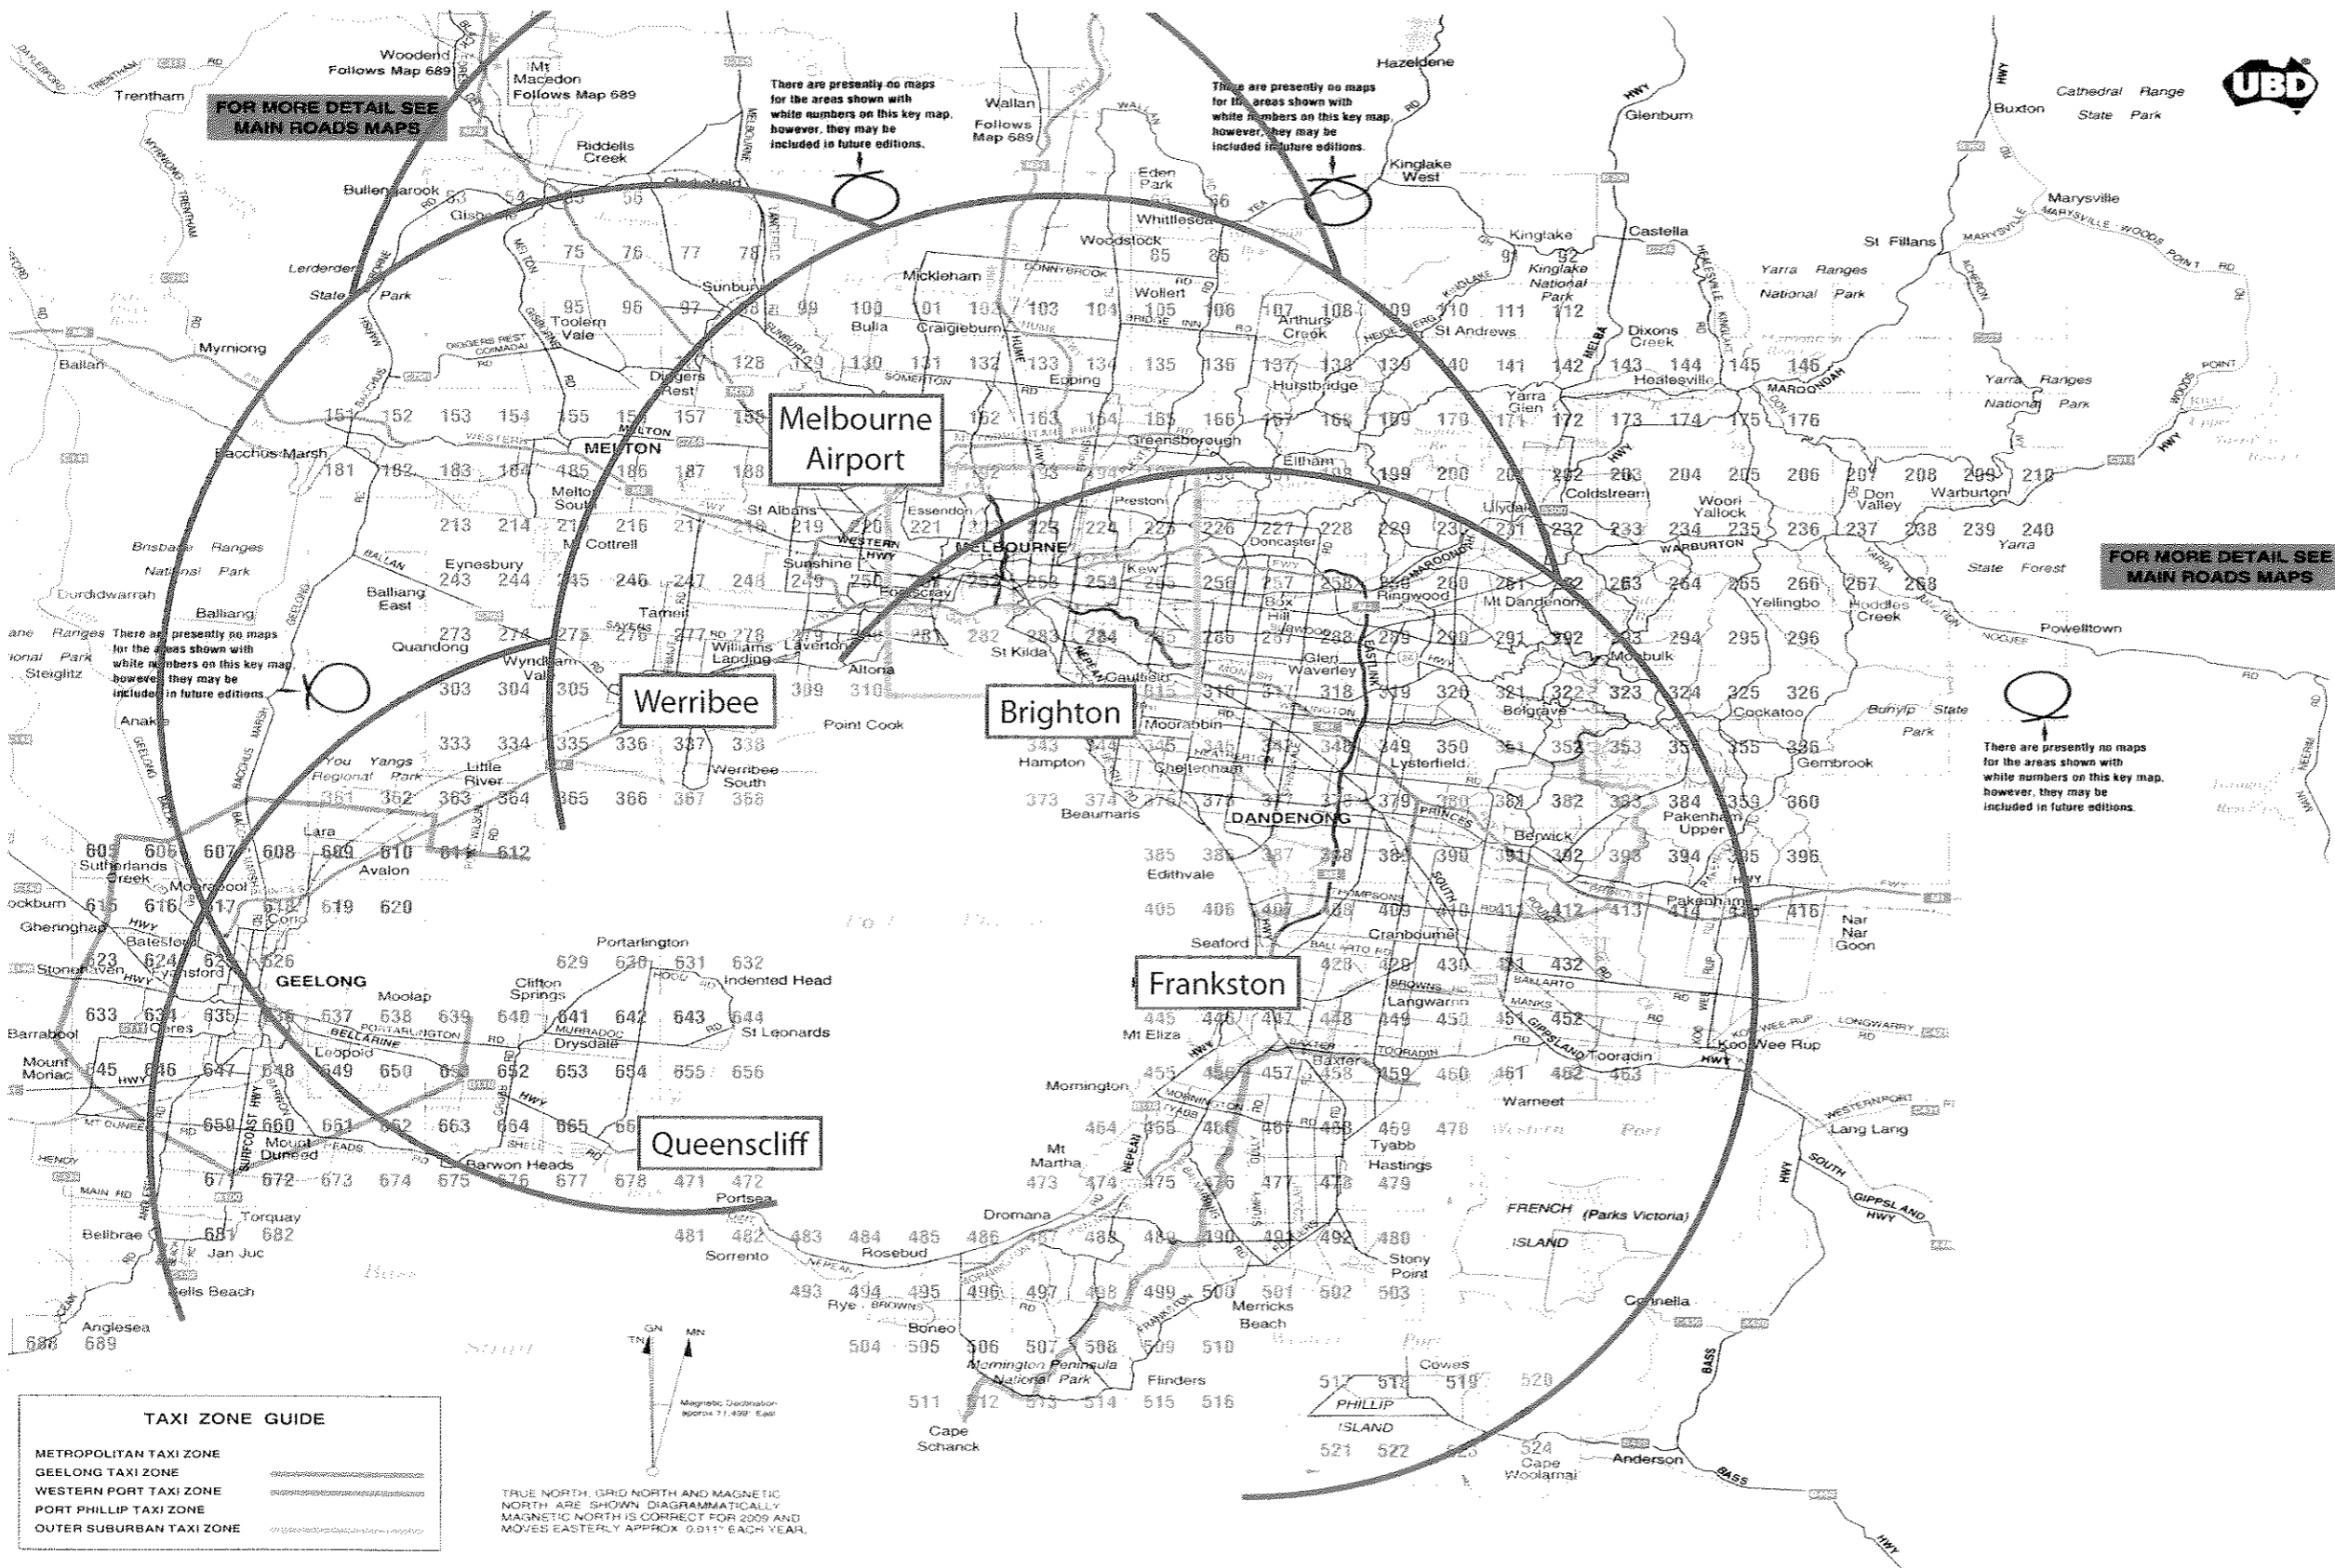

KEY MAP

SCALE
1: 500 000

TAXI ZONE GUIDE	
METROPOLITAN TAXI ZONE	
GEELONG TAXI ZONE	
WESTERN PORT TAXI ZONE	
PORT PHILLIP TAXI ZONE	
OUTER SUBURBAN TAXI ZONE