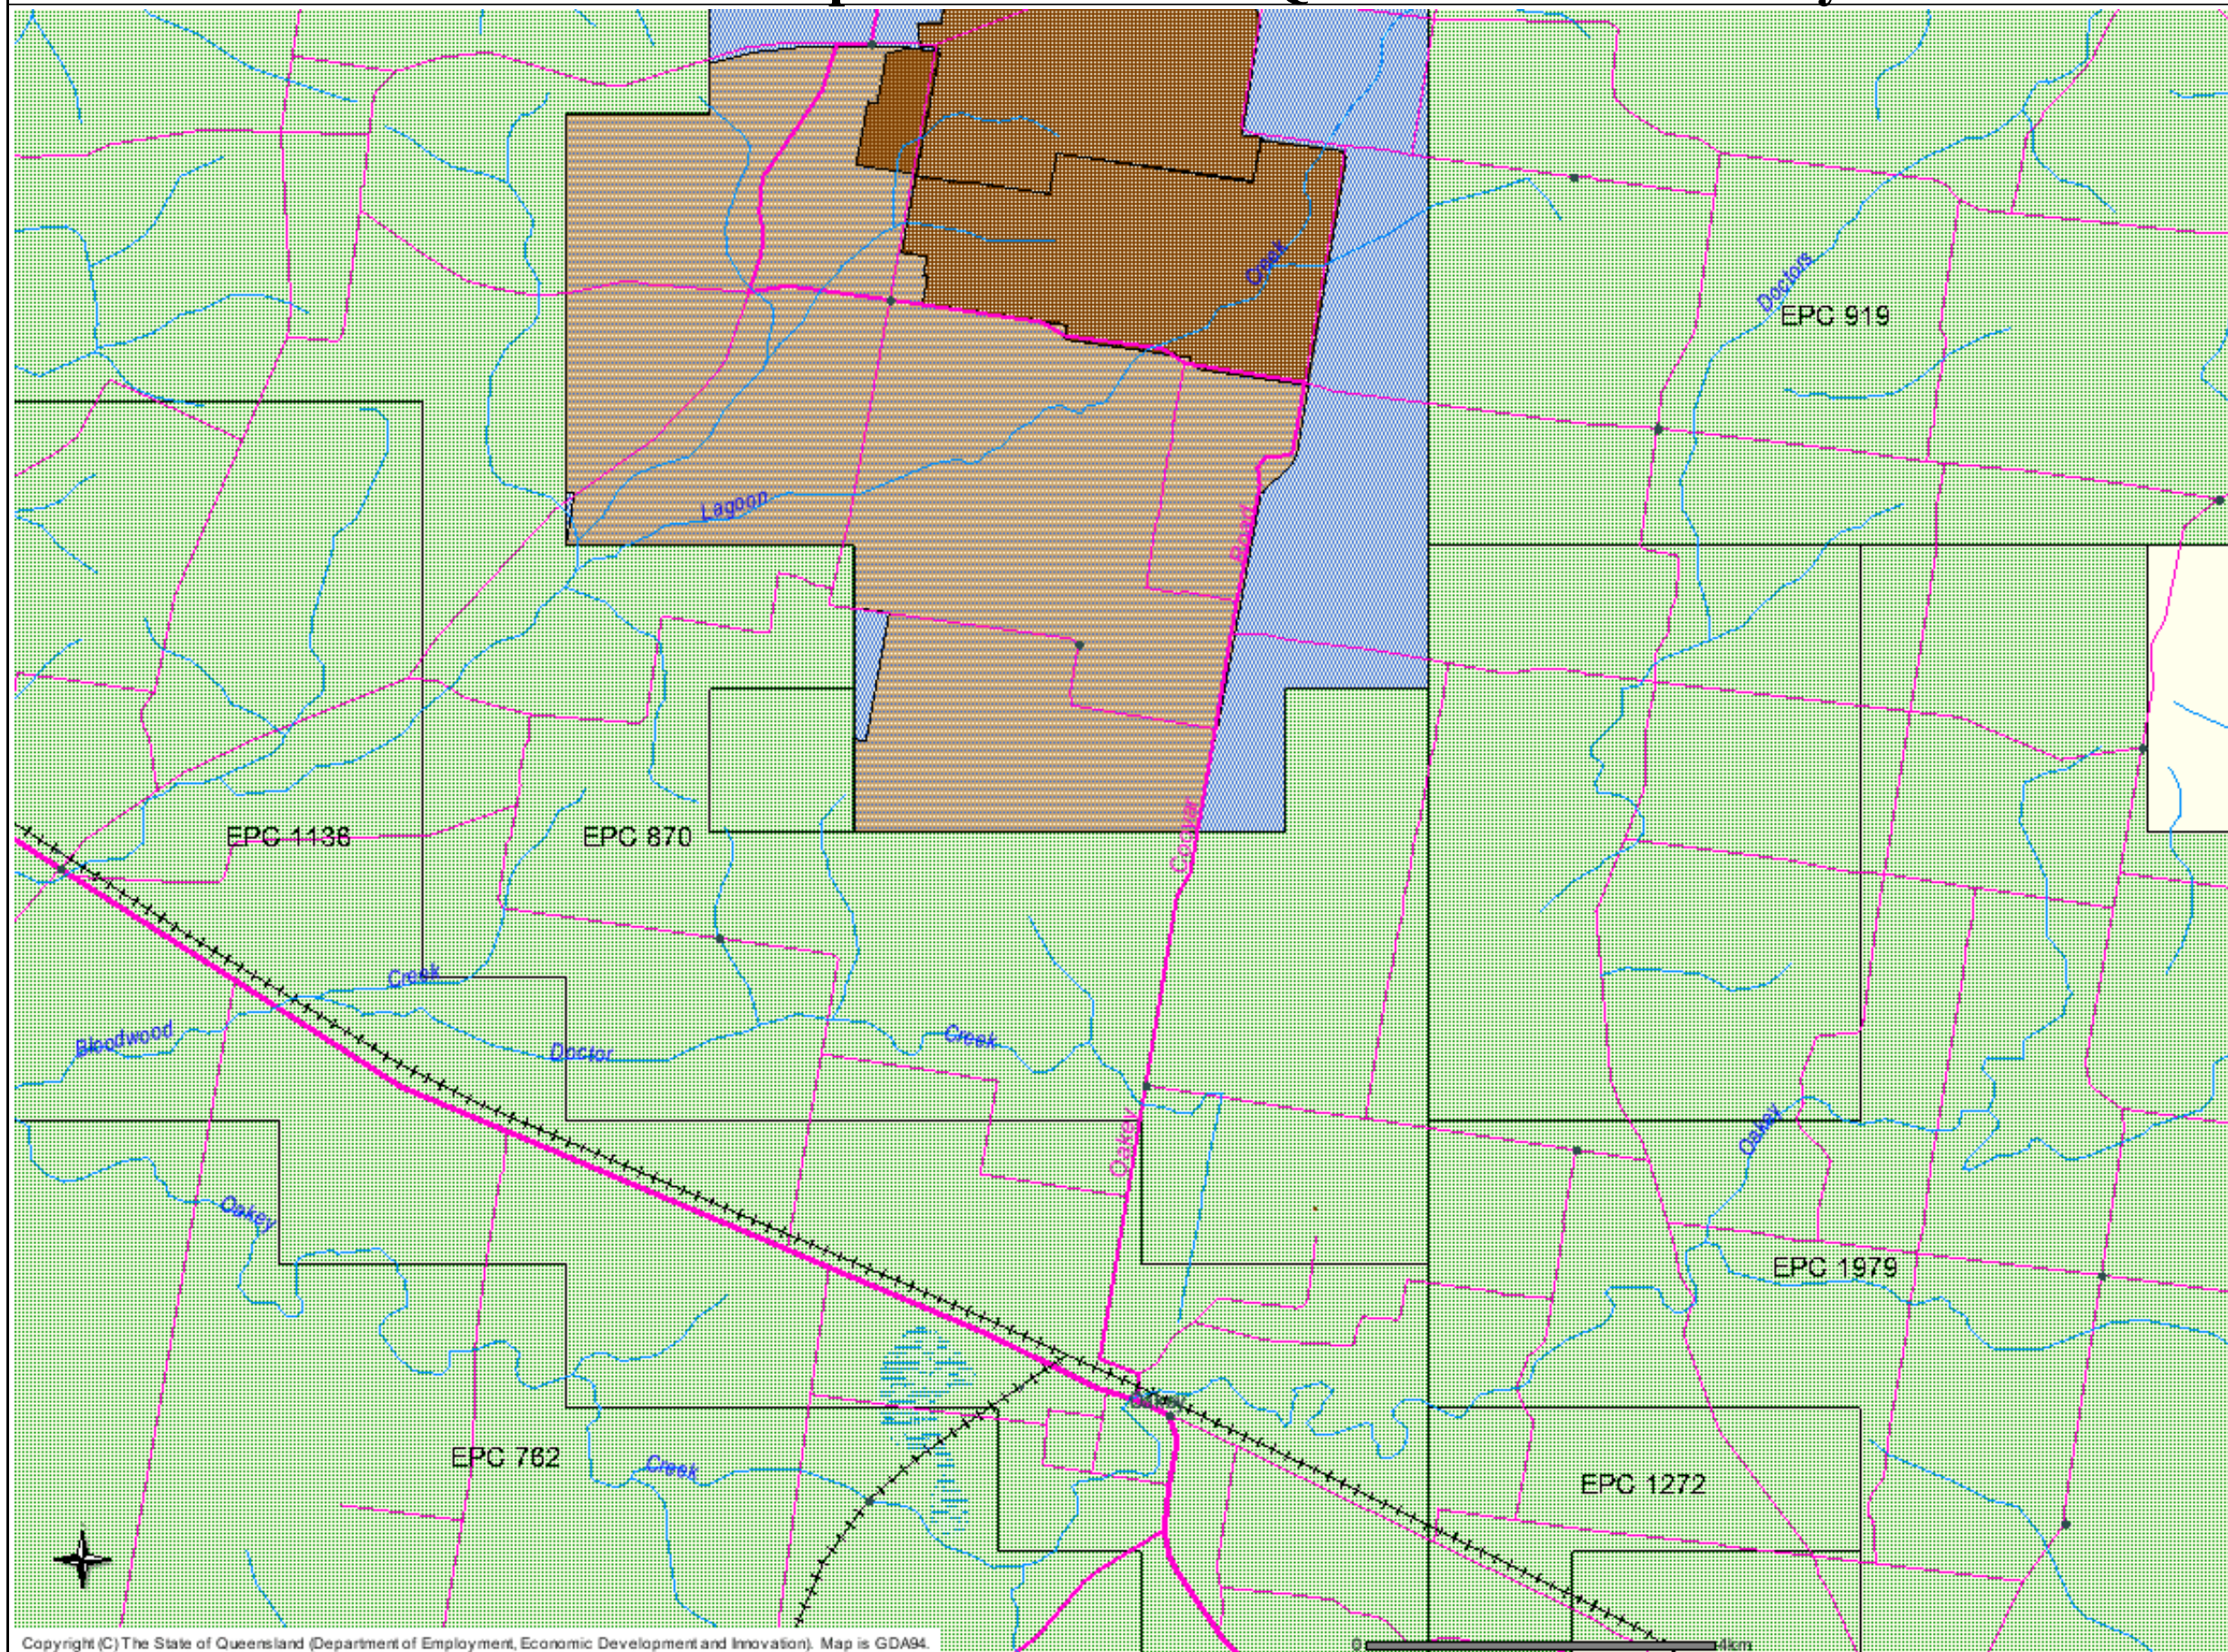

Map Produced from Queensland's IRTM System

Legend

Current Expl. Permits Coal (EPC)

- Application
- Granted

Mining Leases

- Application
- Granted

Mineral Development Licences

- Application
- Granted

Copyright (C) The State of Queensland (Department of Employment, Economic Development and Innovation). Map is GDA94.

The State of Queensland (Department of Employment, Economic Development and Innovation) 2009-2010. While every care is taken to ensure the accuracy of this product, the Department of Employment, Economic Development and Innovation makes no representations or warranties about its accuracy, reliability, completeness or suitability for any particular purpose and disclaims all responsibility and all liability (including without limitation, liability in negligence) for all expenses, losses, damages (including indirect or consequential damage) and costs which you might incur as a result of the product being inaccurate or incomplete in any way and for any reason.