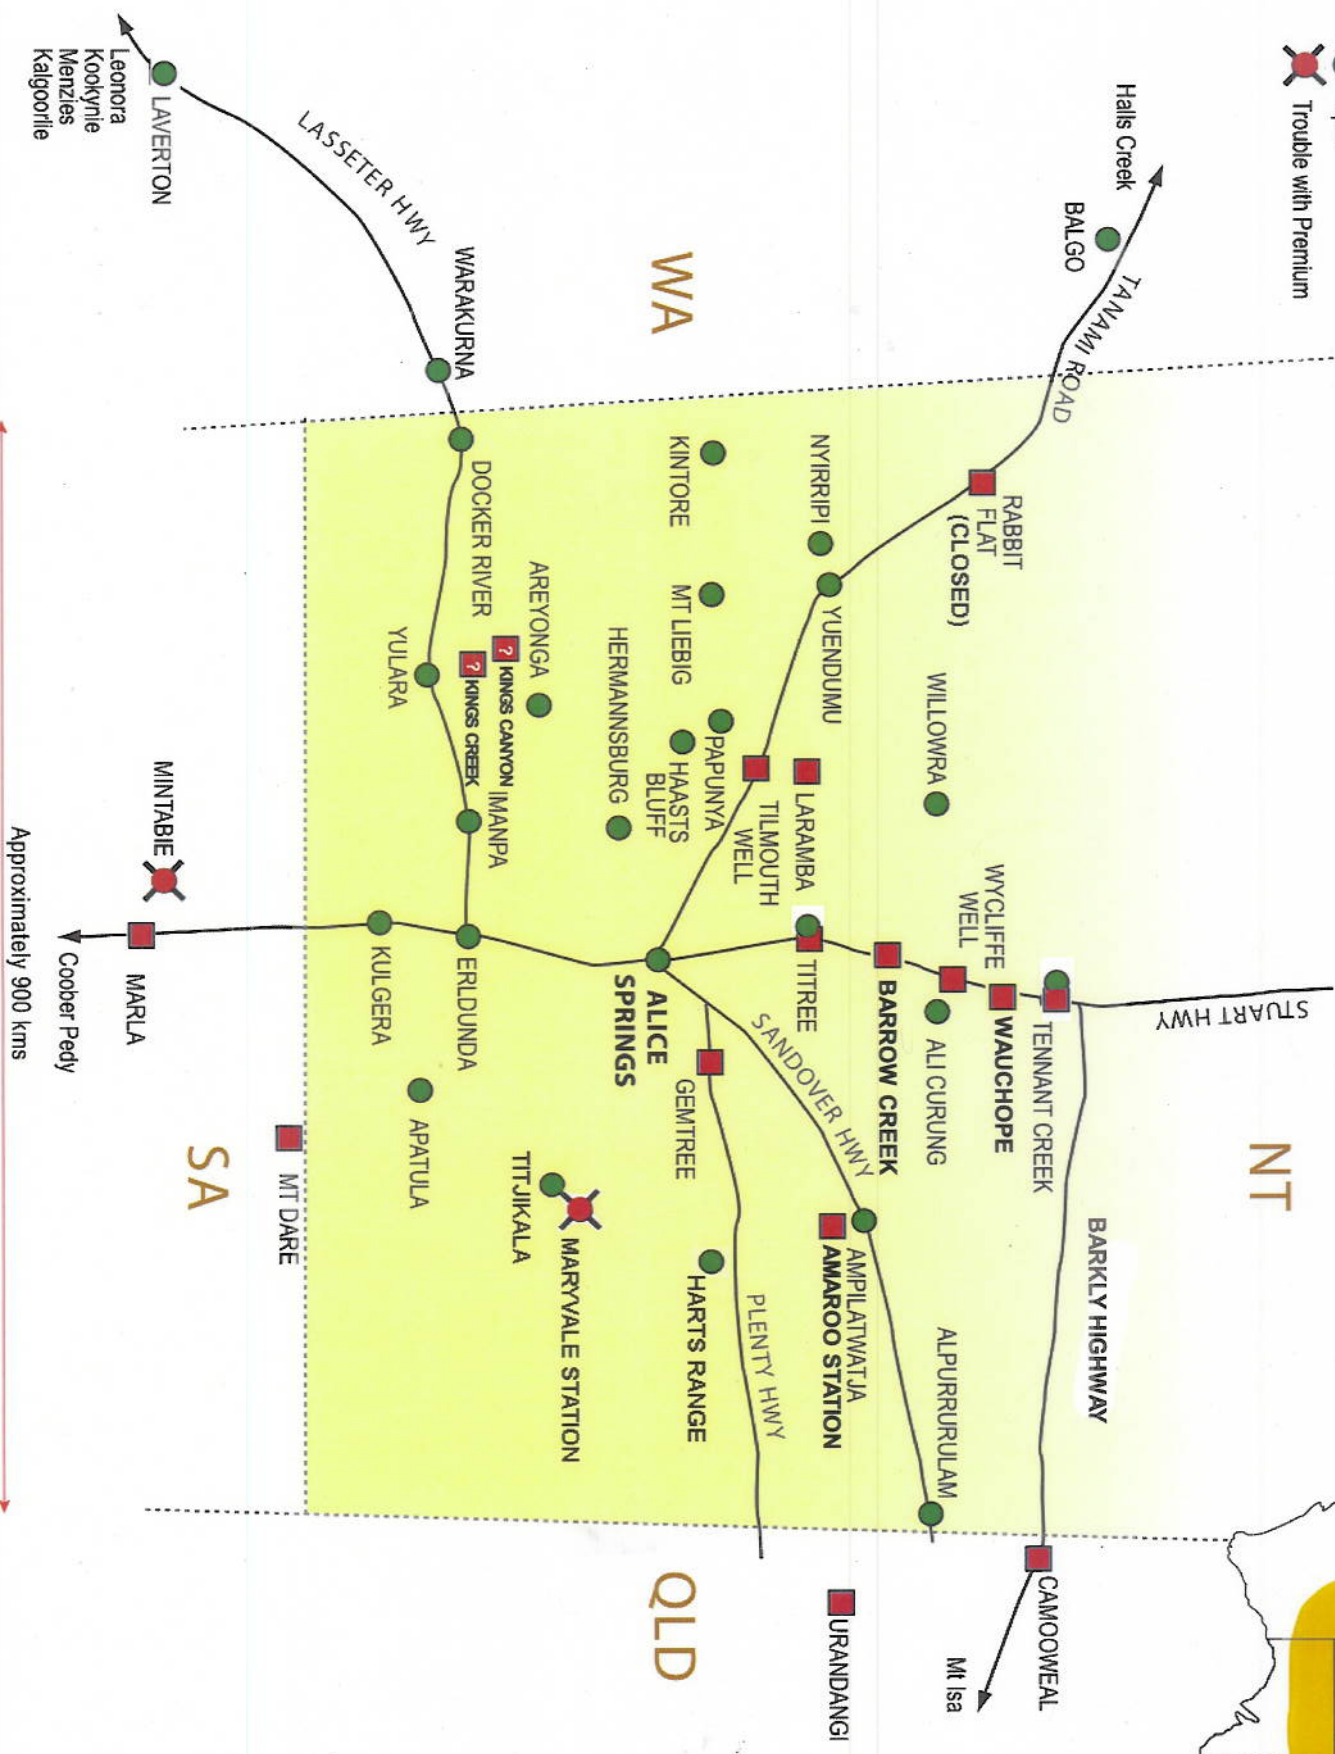

Distribution of Opal in Central Australia

- Standard Unleaded
- Opal
- ✘ Trouble with Premium

Approximately 900 kms