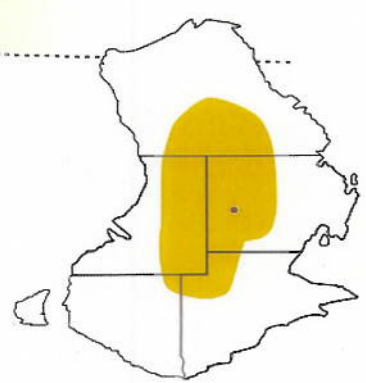

Distribution of Opal in Central Australia

- Standard Unleaded
- Opal
- ✘ Trouble with Premium

Approximately 900 kms