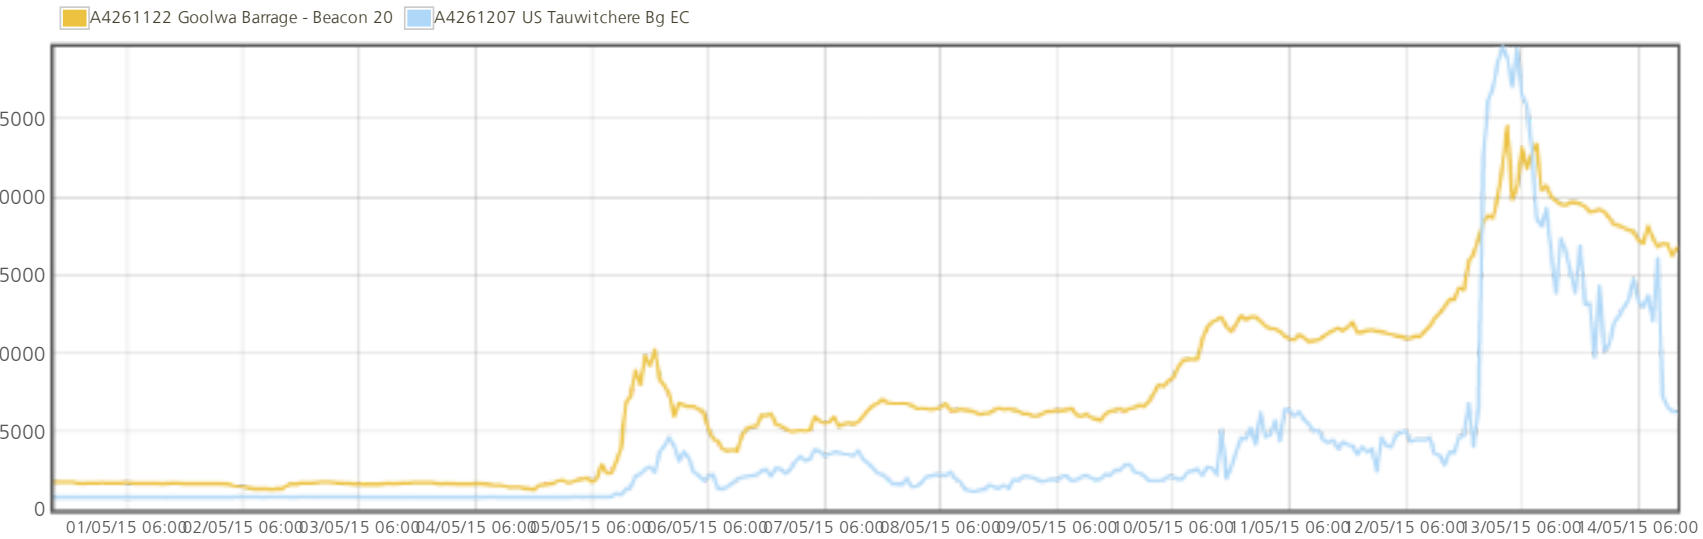

Plot

Show Cumulative  Combine Parameters Period **Hourly** From **30/04/2015 14:34** To **14/05/2015 14:00**

Level (m)

EC @25C (uS/cm)

Except where otherwise noted this work is licensed under a Creative Commons Attribution 3.0 Australia Licence

© Crown in right of the State of South Australia

Last updated: 19 August 2013