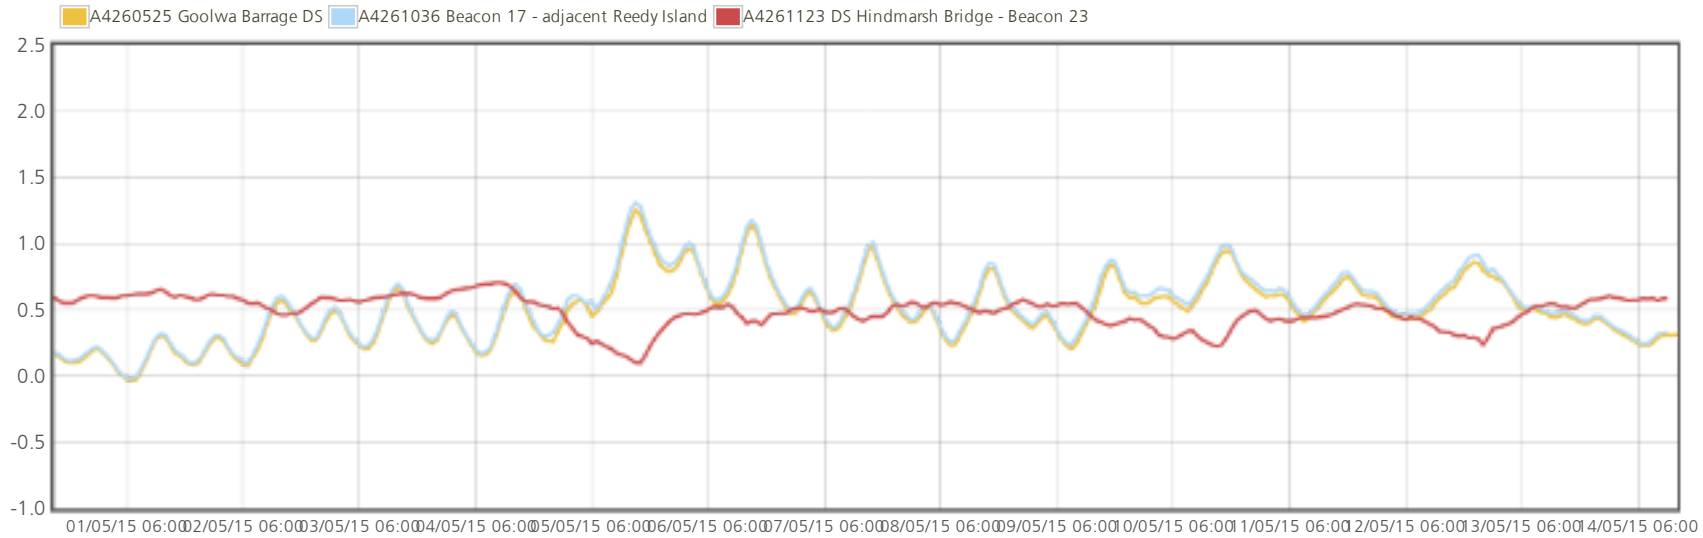

### Plot

Show Cumulative  Combine Parameters Period **Hourly** From **30/04/2015 14:34** To **14/05/2015 14:00**

#### Level (m)