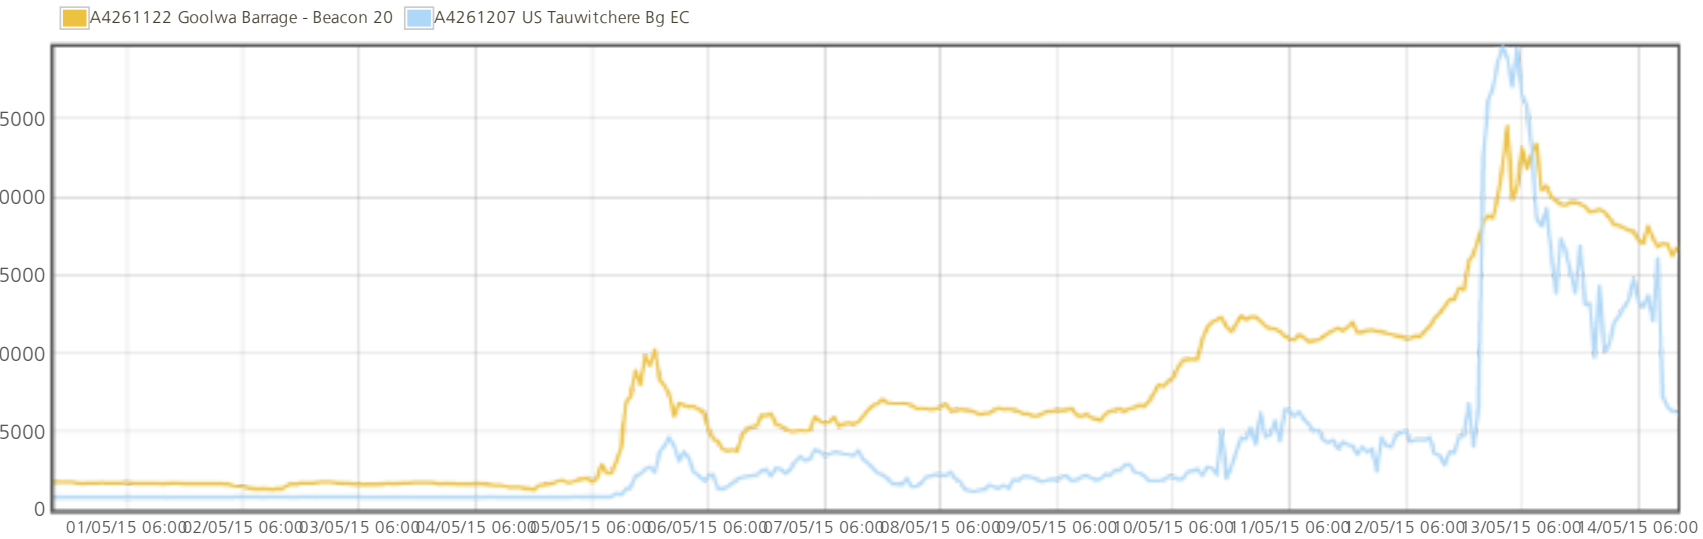

Plot

Show Cumulative Combine Parameters Period **Hourly** From **30/04/2015 14:34** To **14/05/2015 14:00**

Level (m)

EC @25C (uS/cm)

Except where otherwise noted this work is licensed under a Creative Commons Attribution 3.0 Australia Licence

© Crown in right of the State of South Australia

Last updated: 19 August 2013