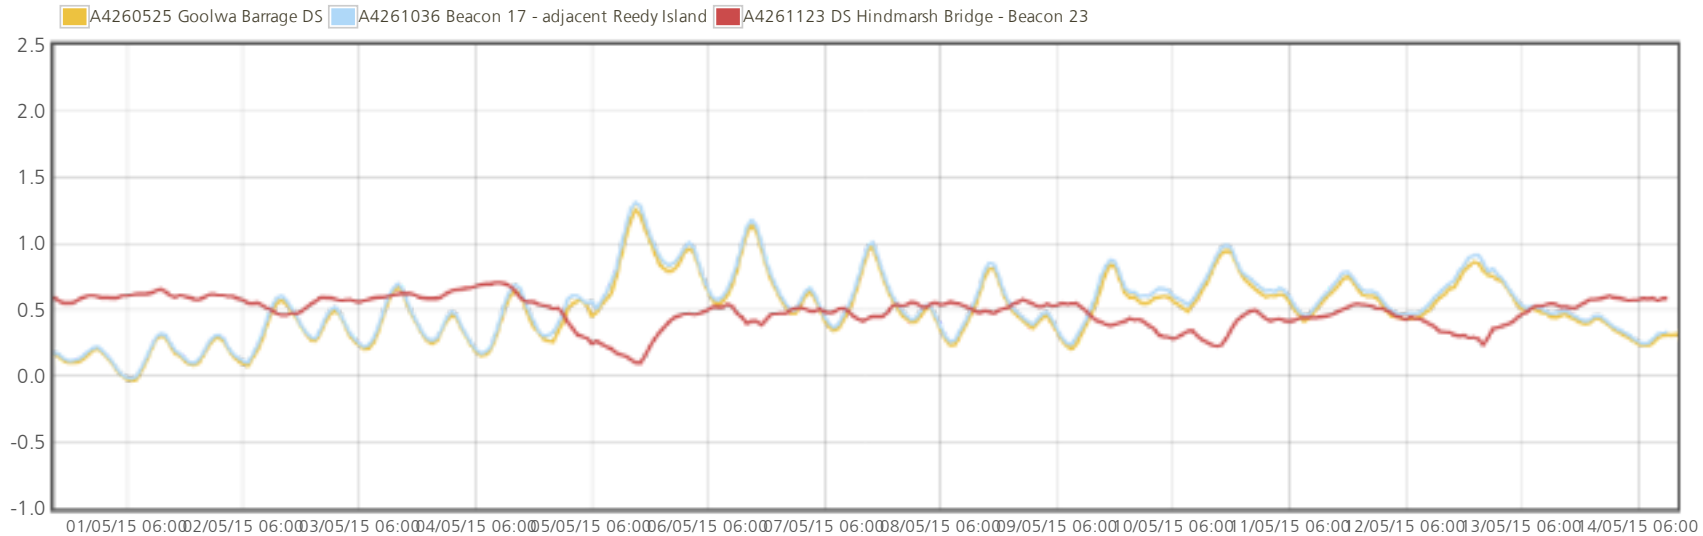

Plot

Show Cumulative  Combine Parameters Period **Hourly** From **30/04/2015 14:34** To **14/05/2015 14:00**

Level (m)

EC @25C (uS/cm)

Except where otherwise noted this work is licensed under a Creative Commons Attribution 3.0 Australia Licence