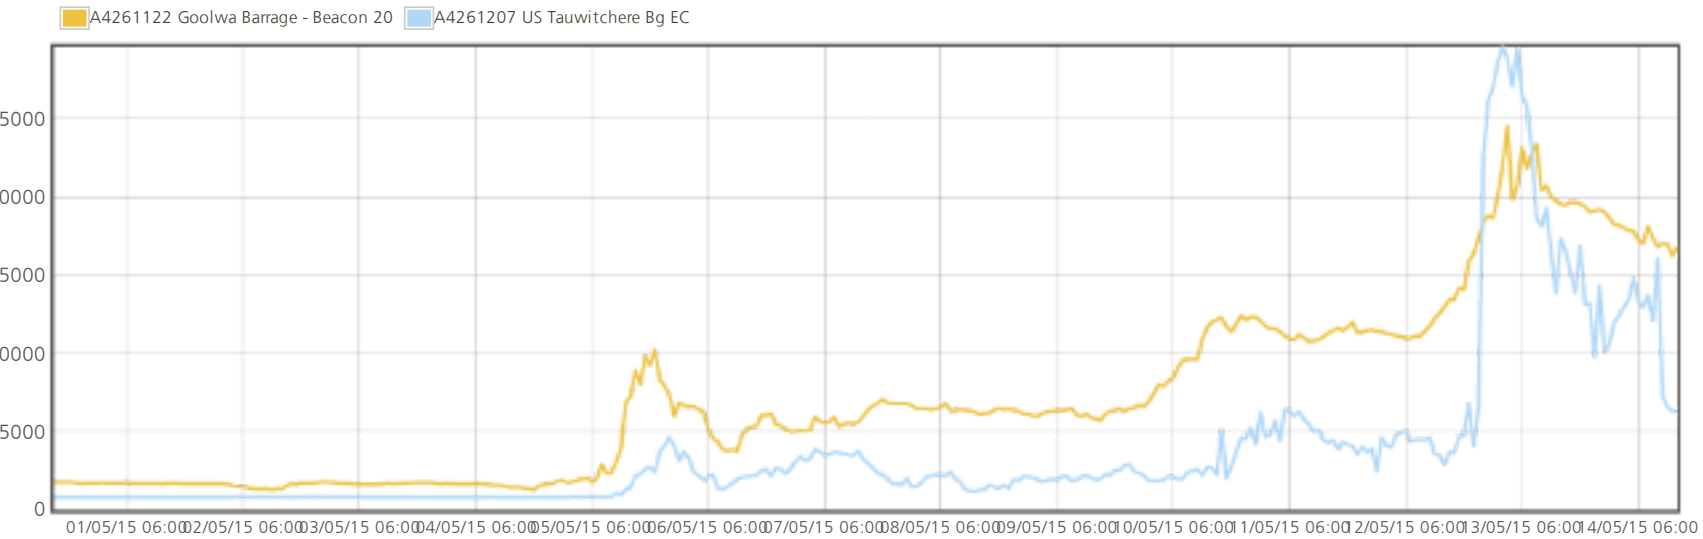

EC @25C (uS/cm)