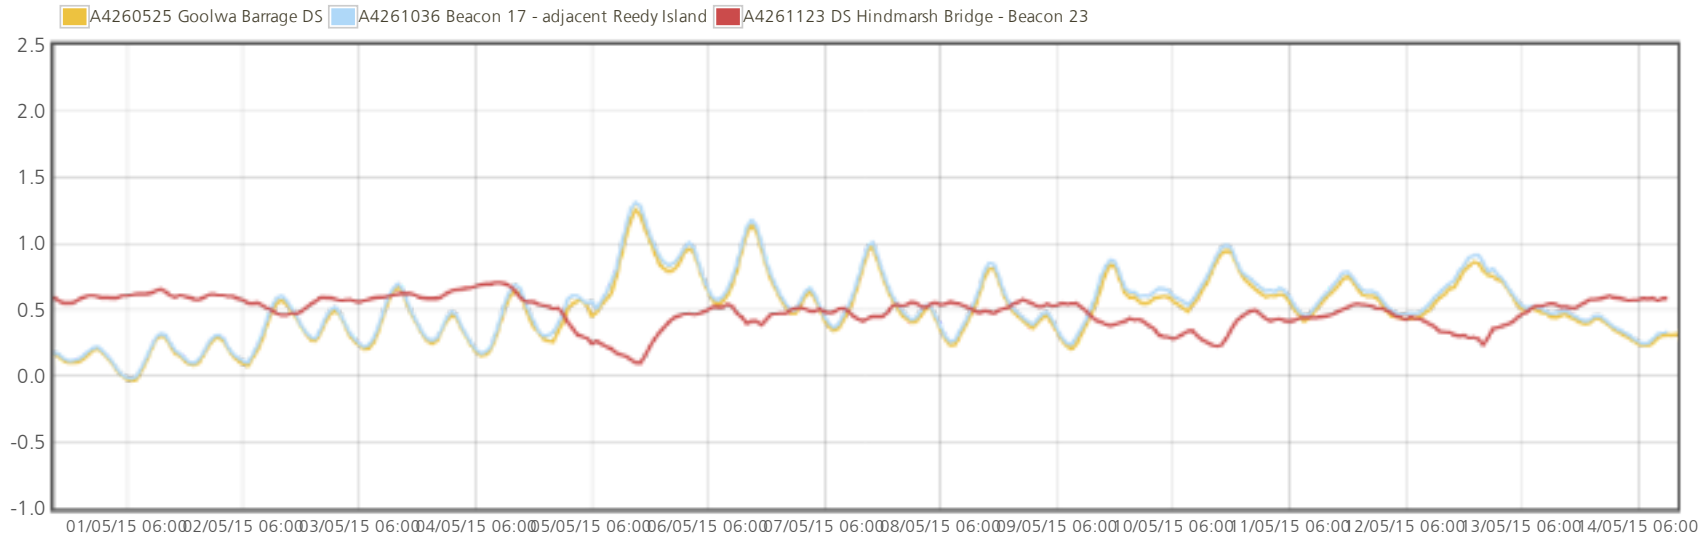

Plot

Show Cumulative Combine Parameters Period **Hourly** From **30/04/2015 14:34** To **14/05/2015 14:00**

Level (m)

EC @25C (uS/cm)

Except where otherwise noted this work is licensed under a Creative Commons Attribution 3.0 Australia Licence