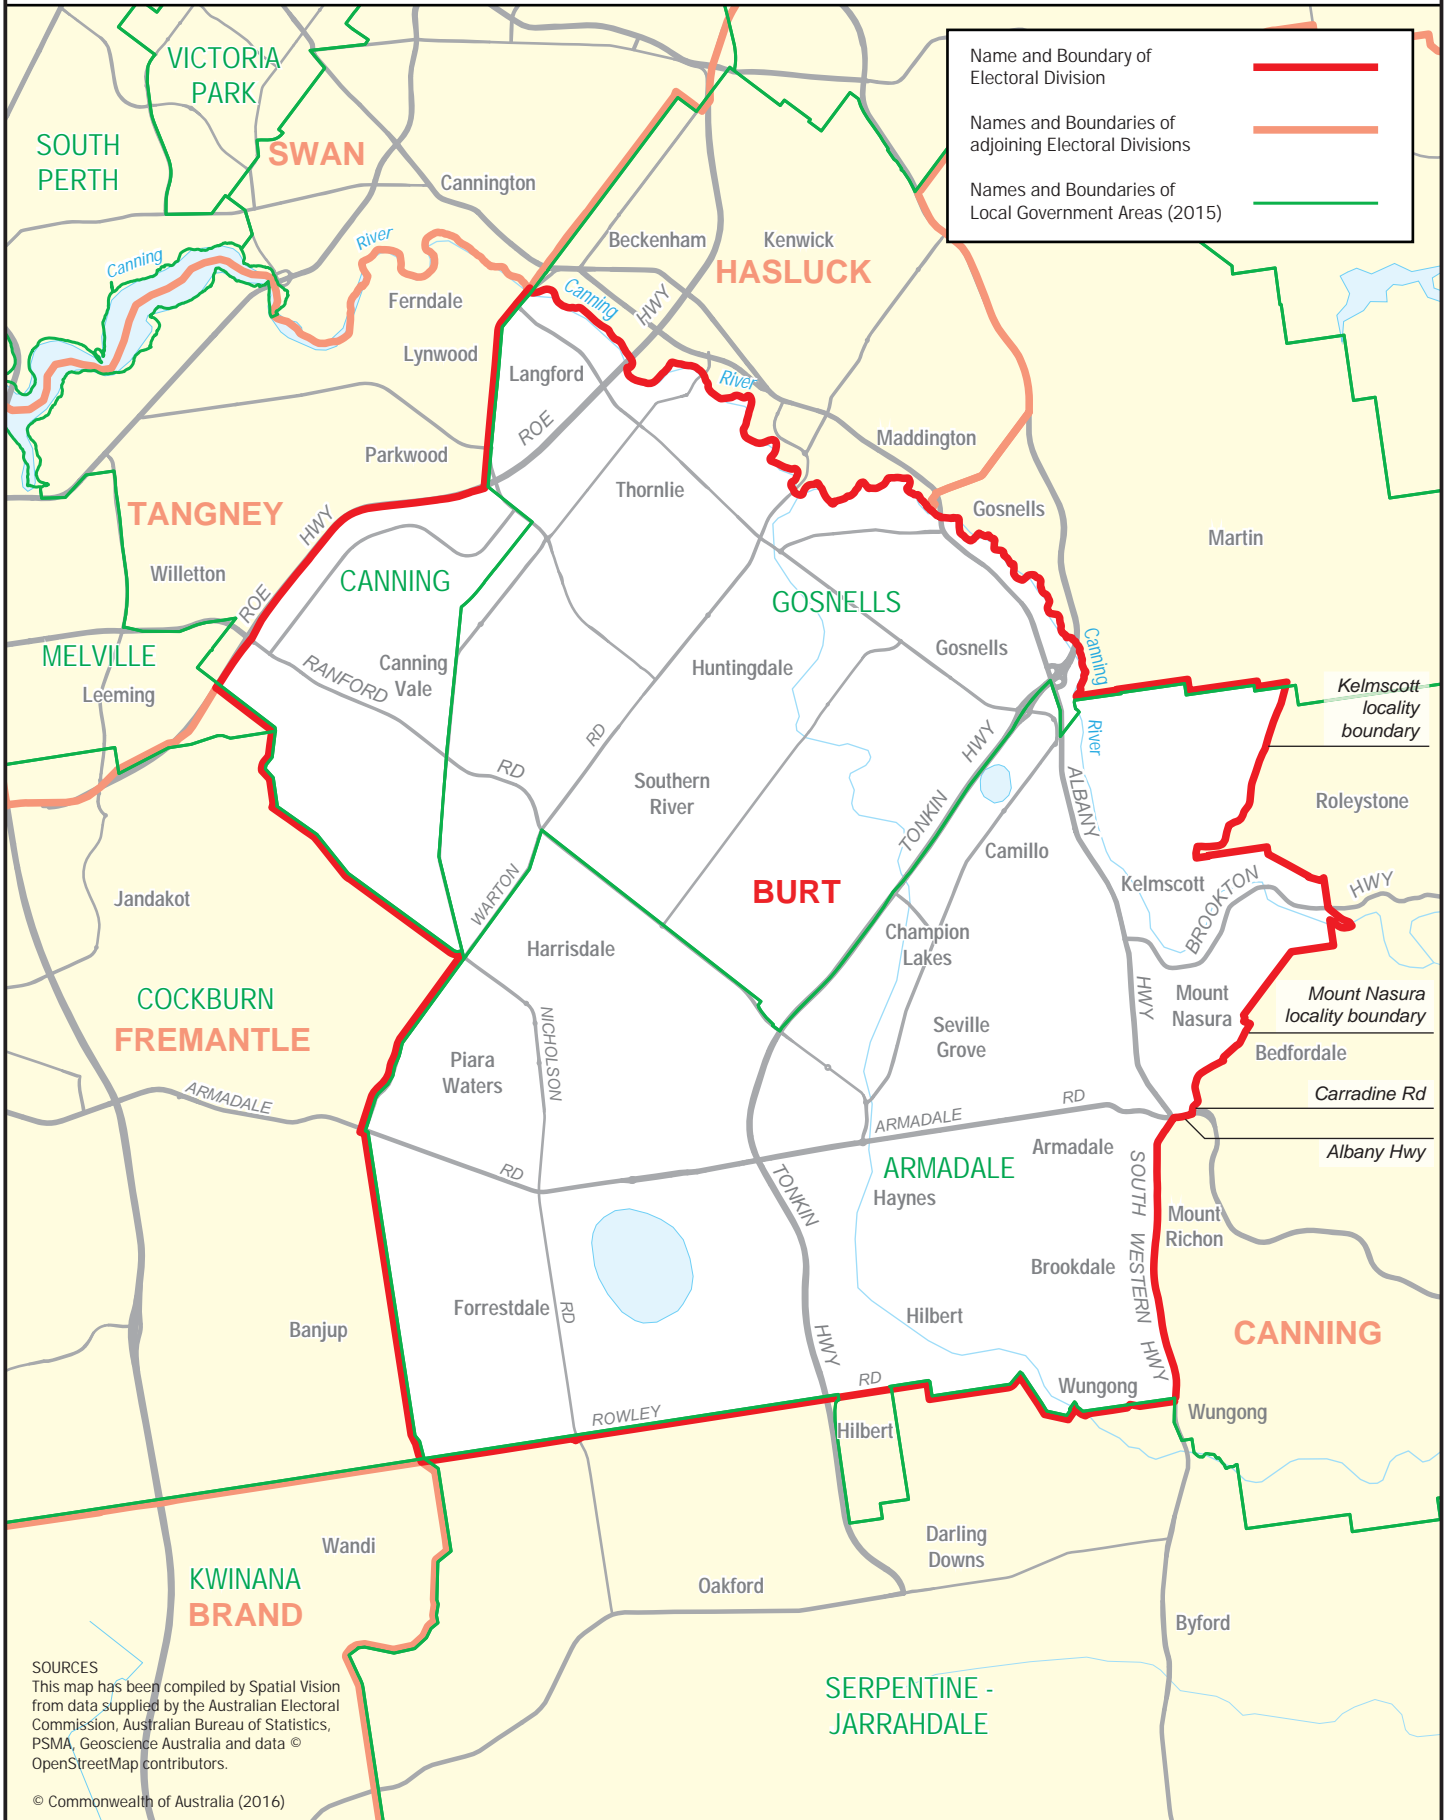

January 2016
**MAP OF THE FEDERAL
 ELECTORAL DIVISION OF
 BURT**

SOURCES
 This map has been compiled by Spatial Vision from data supplied by the Australian Electoral Commission, Australian Bureau of Statistics, PSMA, Geoscience Australia and data © OpenStreetMap contributors.