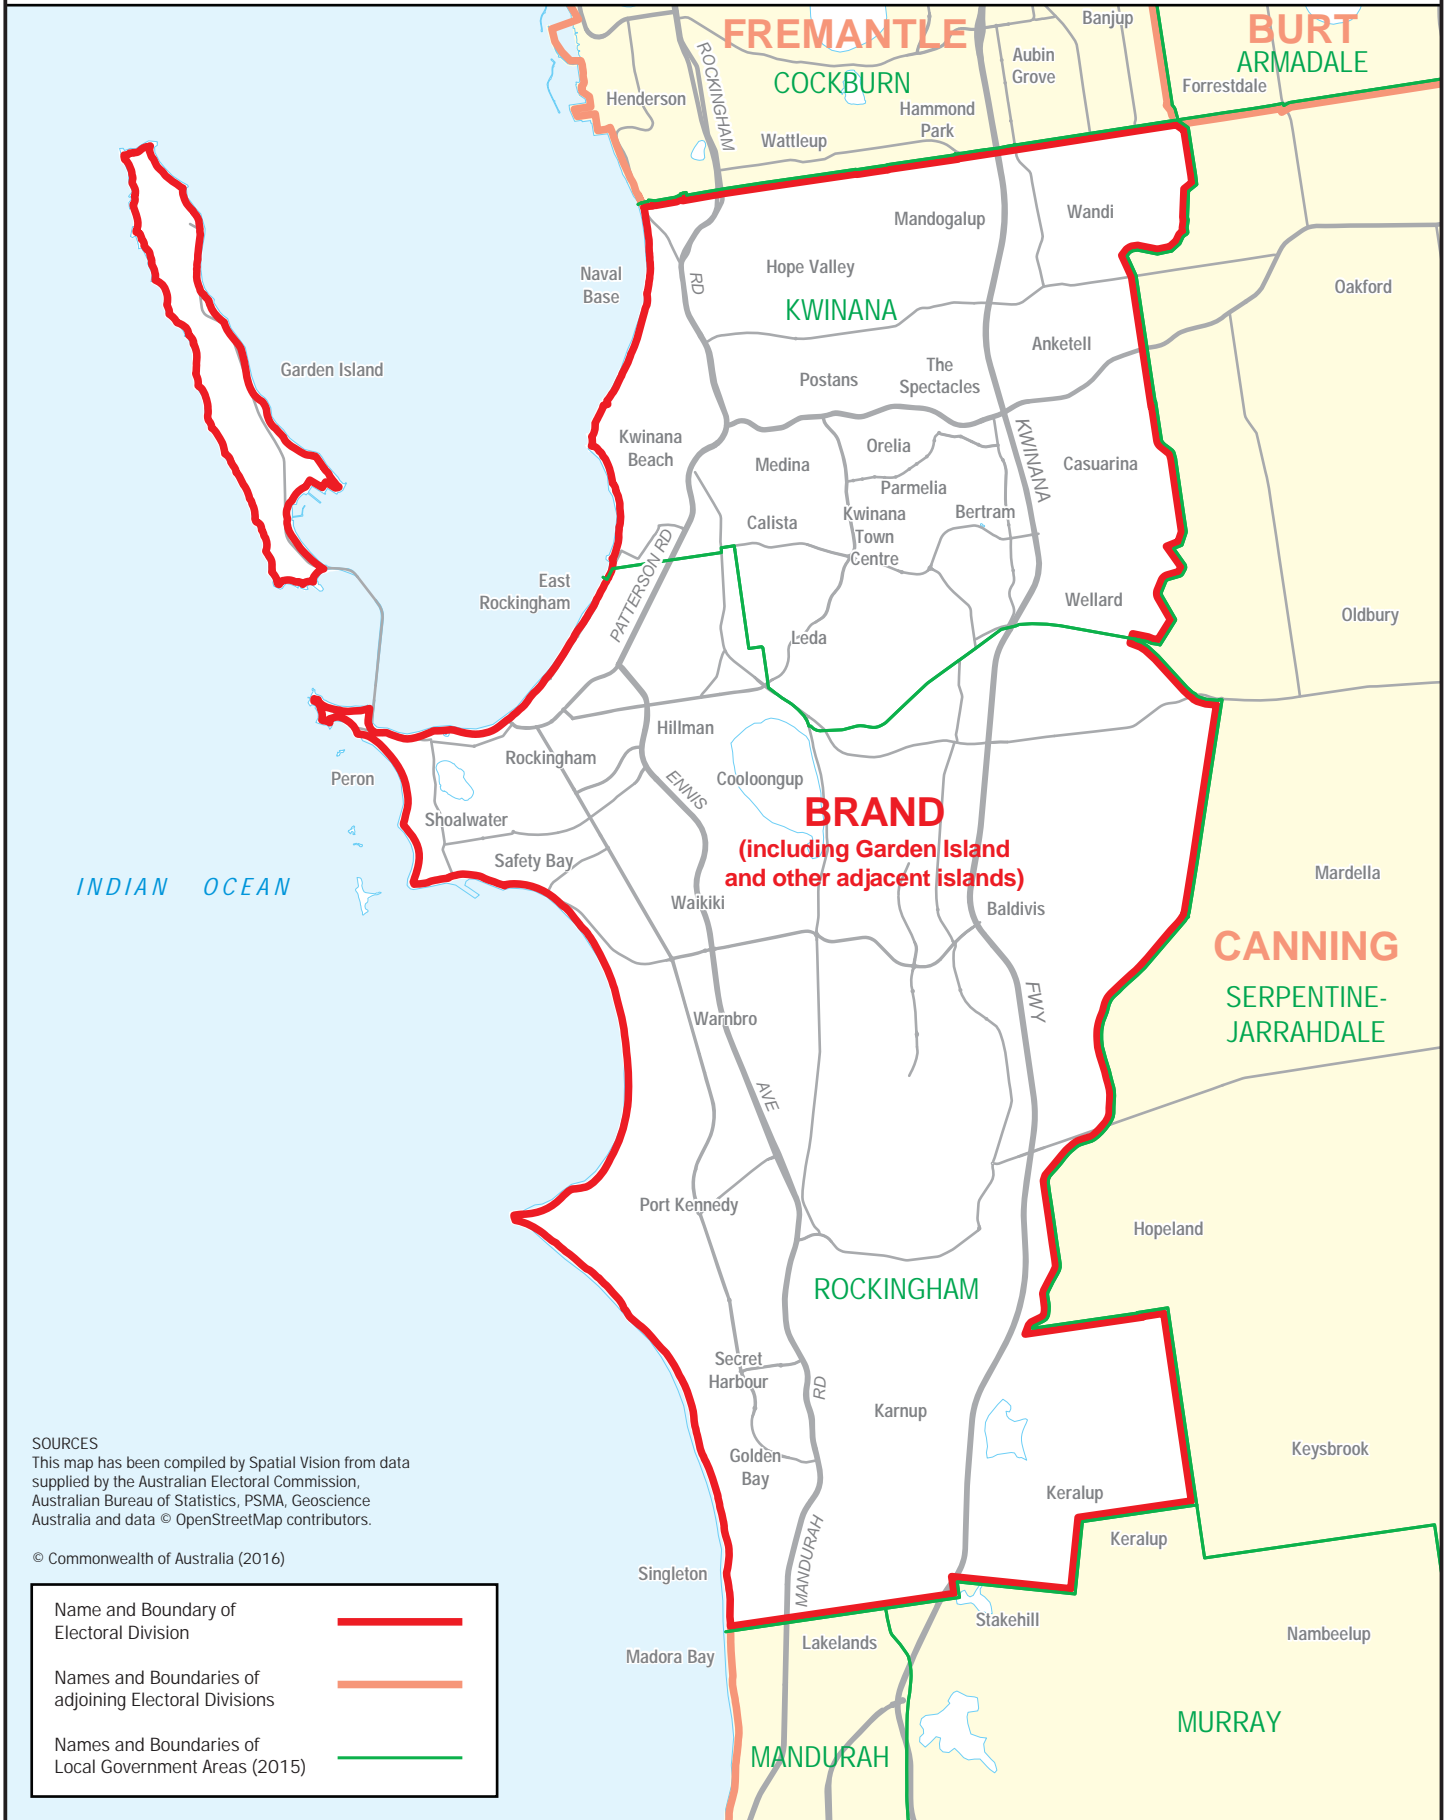

January 2016
**MAP OF THE FEDERAL
 ELECTORAL DIVISION OF**

BRAND

0 5 km

BRAND

SOURCES
 This map has been compiled by Spatial Vision from data supplied by the Australian Electoral Commission, Australian Bureau of Statistics, PSMA, Geoscience Australia and data © OpenStreetMap contributors.

© Commonwealth of Australia (2016)

Name and Boundary of Electoral Division	
Names and Boundaries of adjoining Electoral Divisions	
Names and Boundaries of Local Government Areas (2015)	