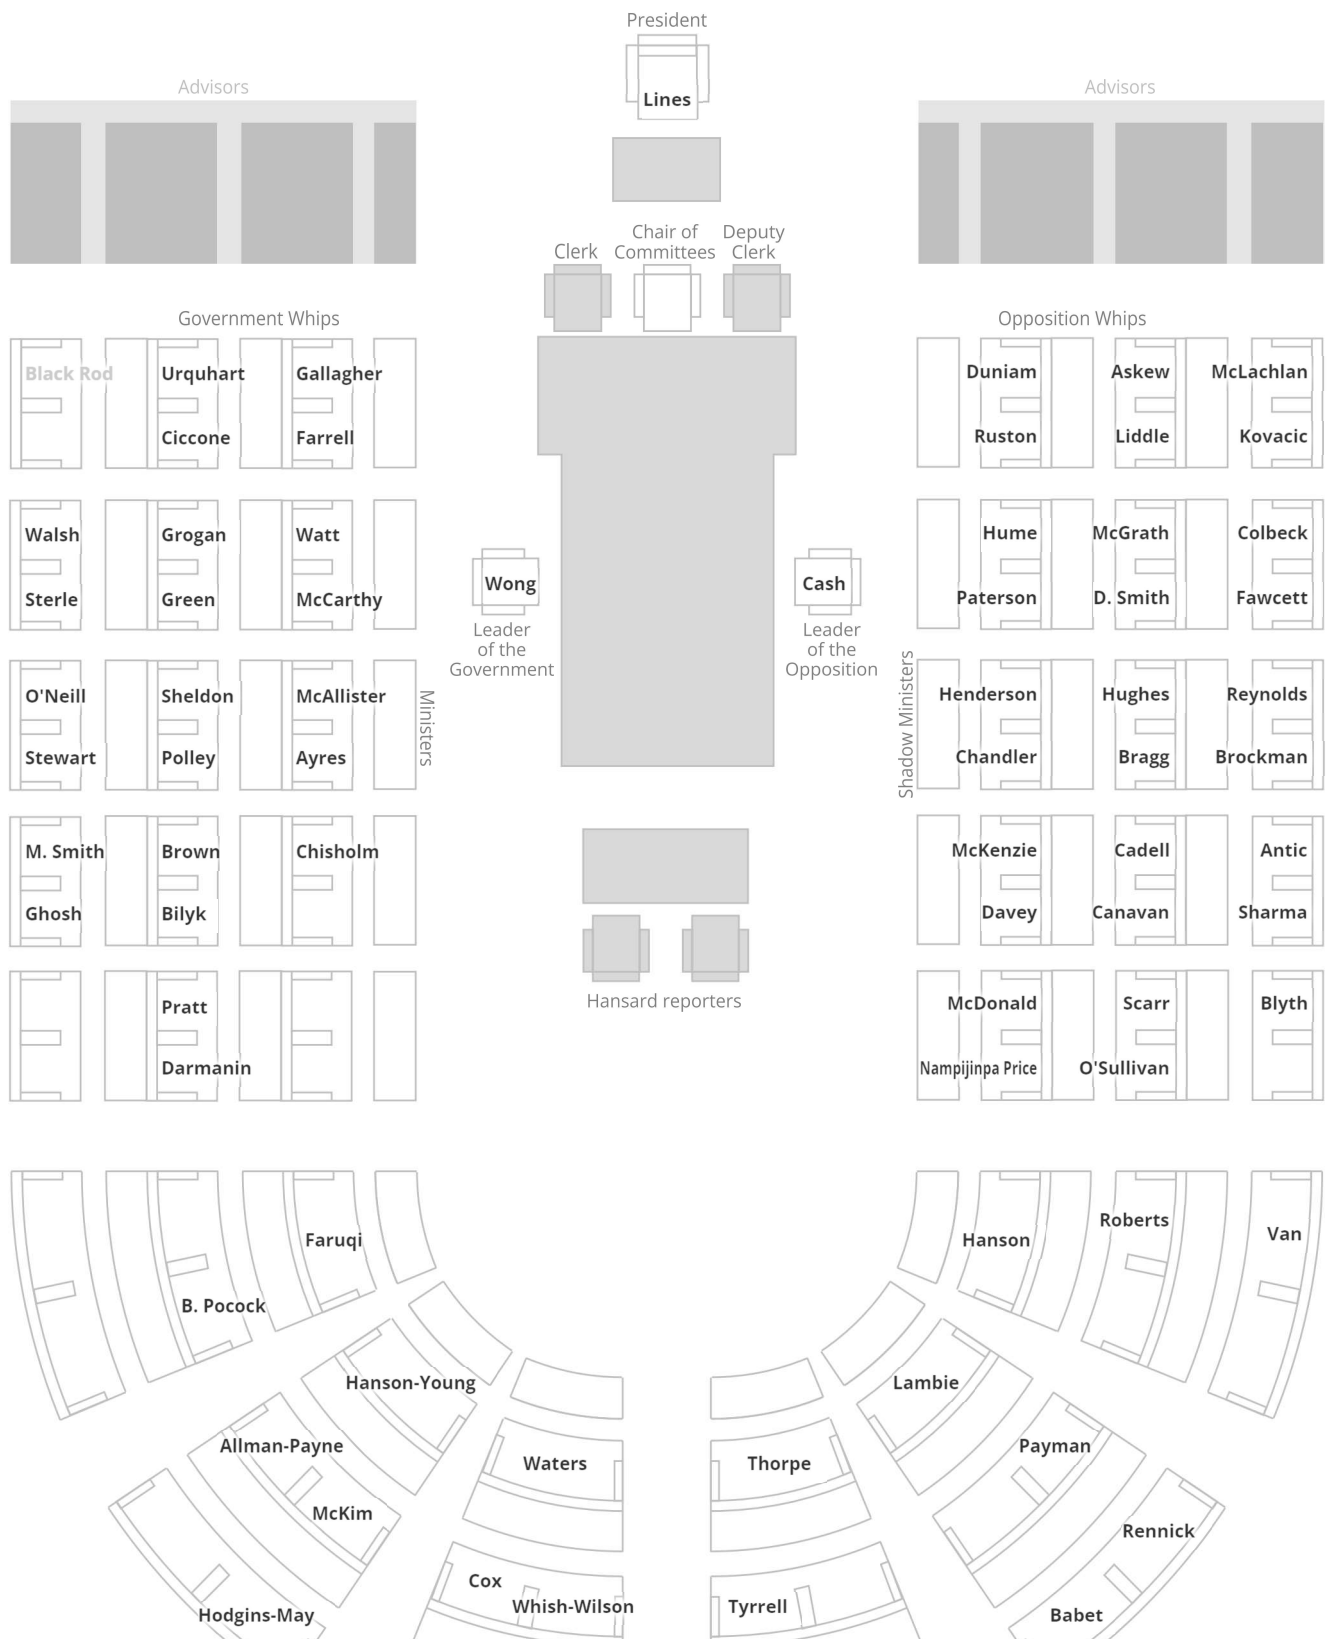

Senate seating plan

As at 10 February 2025

Shoebridge

Steele-John

D. Pocock