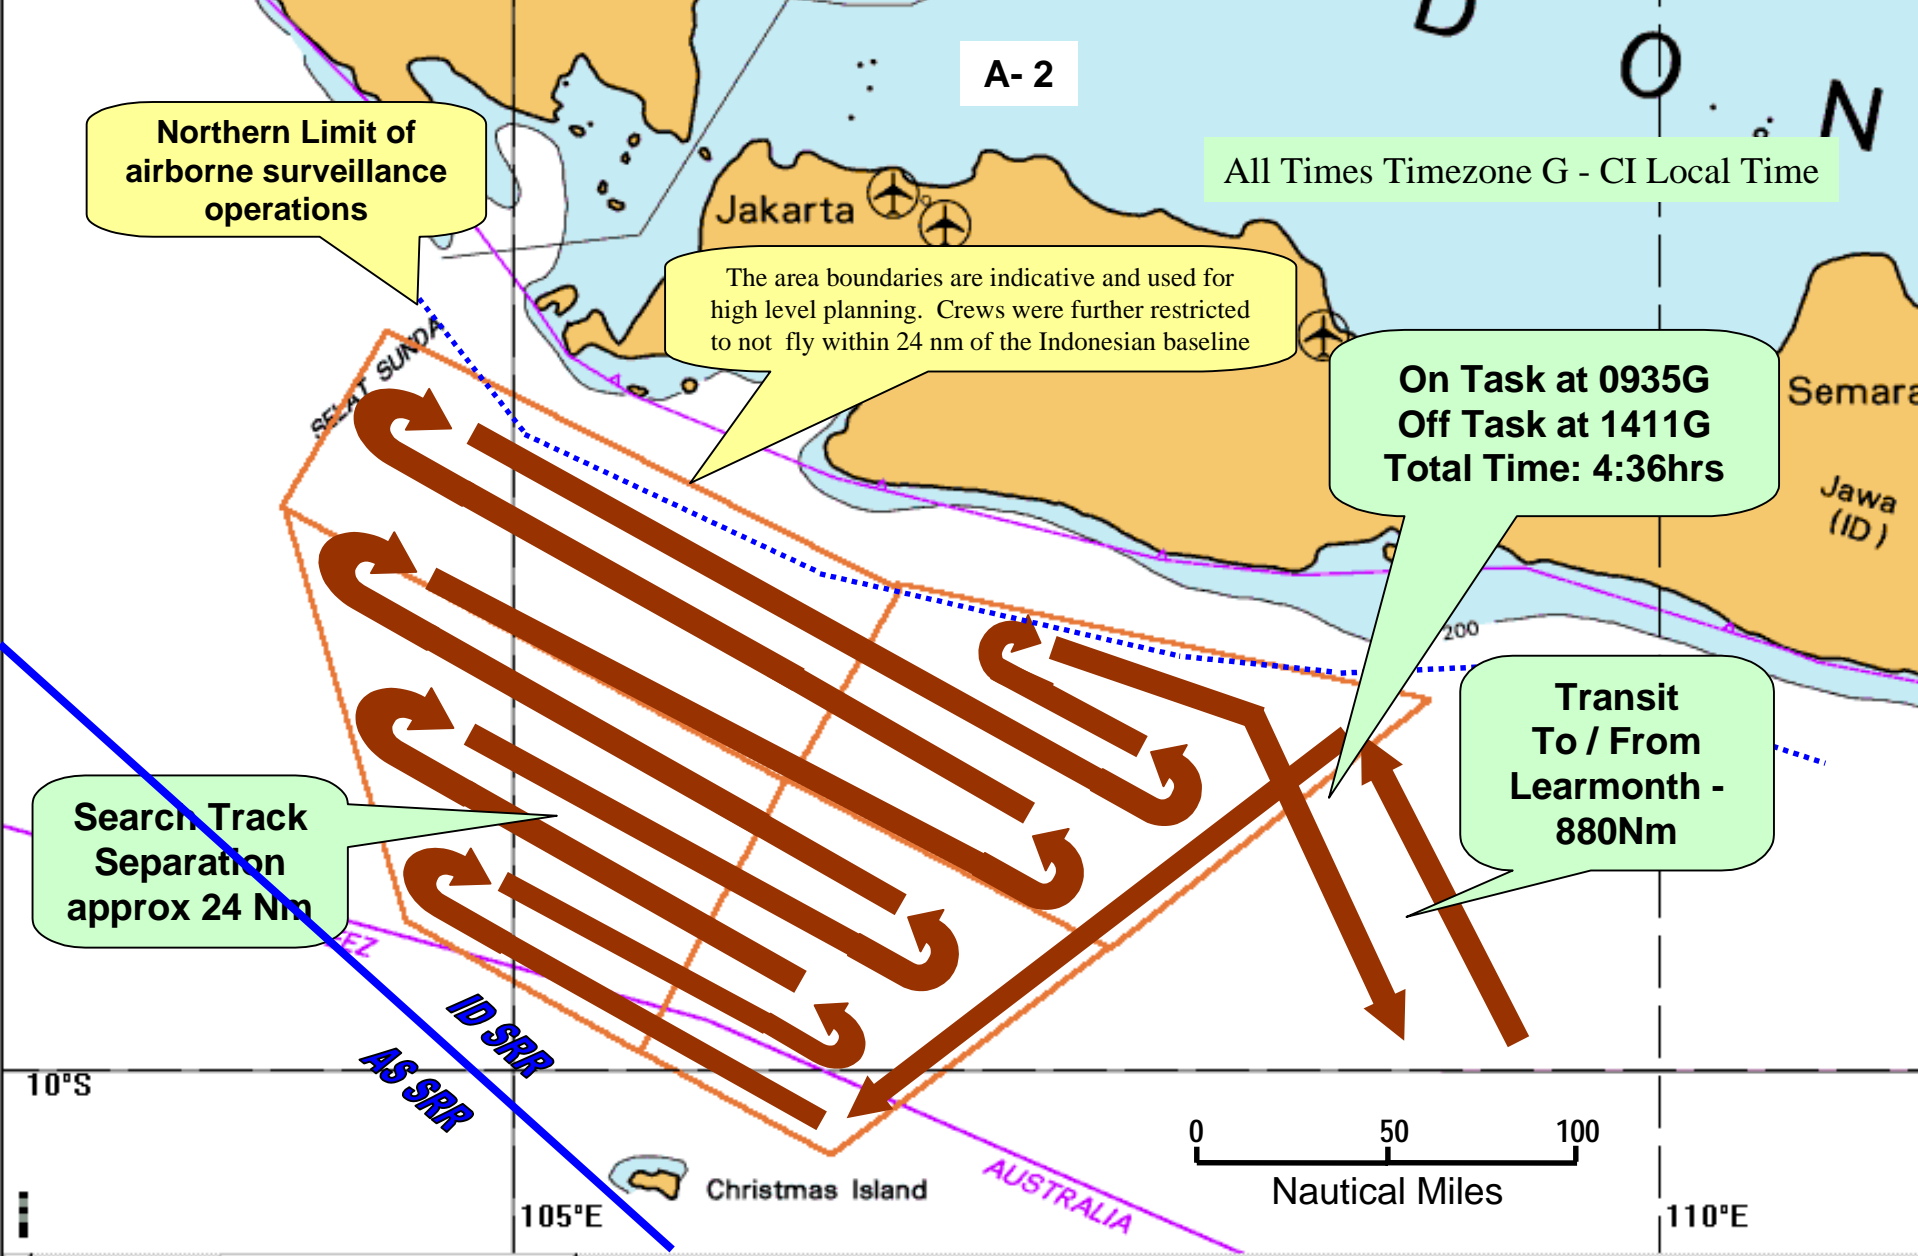

Maritime Patrol Aircraft Search Area 'Charlie' (Post 12 Oct 01)

Approximate Maritime Patrol Aircraft Flight Path 18 Oct 01

Surface Detections by RAAF P3C for 18 Oct 01

Surface Detections for 18 Oct 01 - Expanded View

Approximate Maritime Patrol Aircraft Flight Path - Flight 1 19Oct 01

Surface Detections by RAAF P3C for Flight 1 19 Oct 01