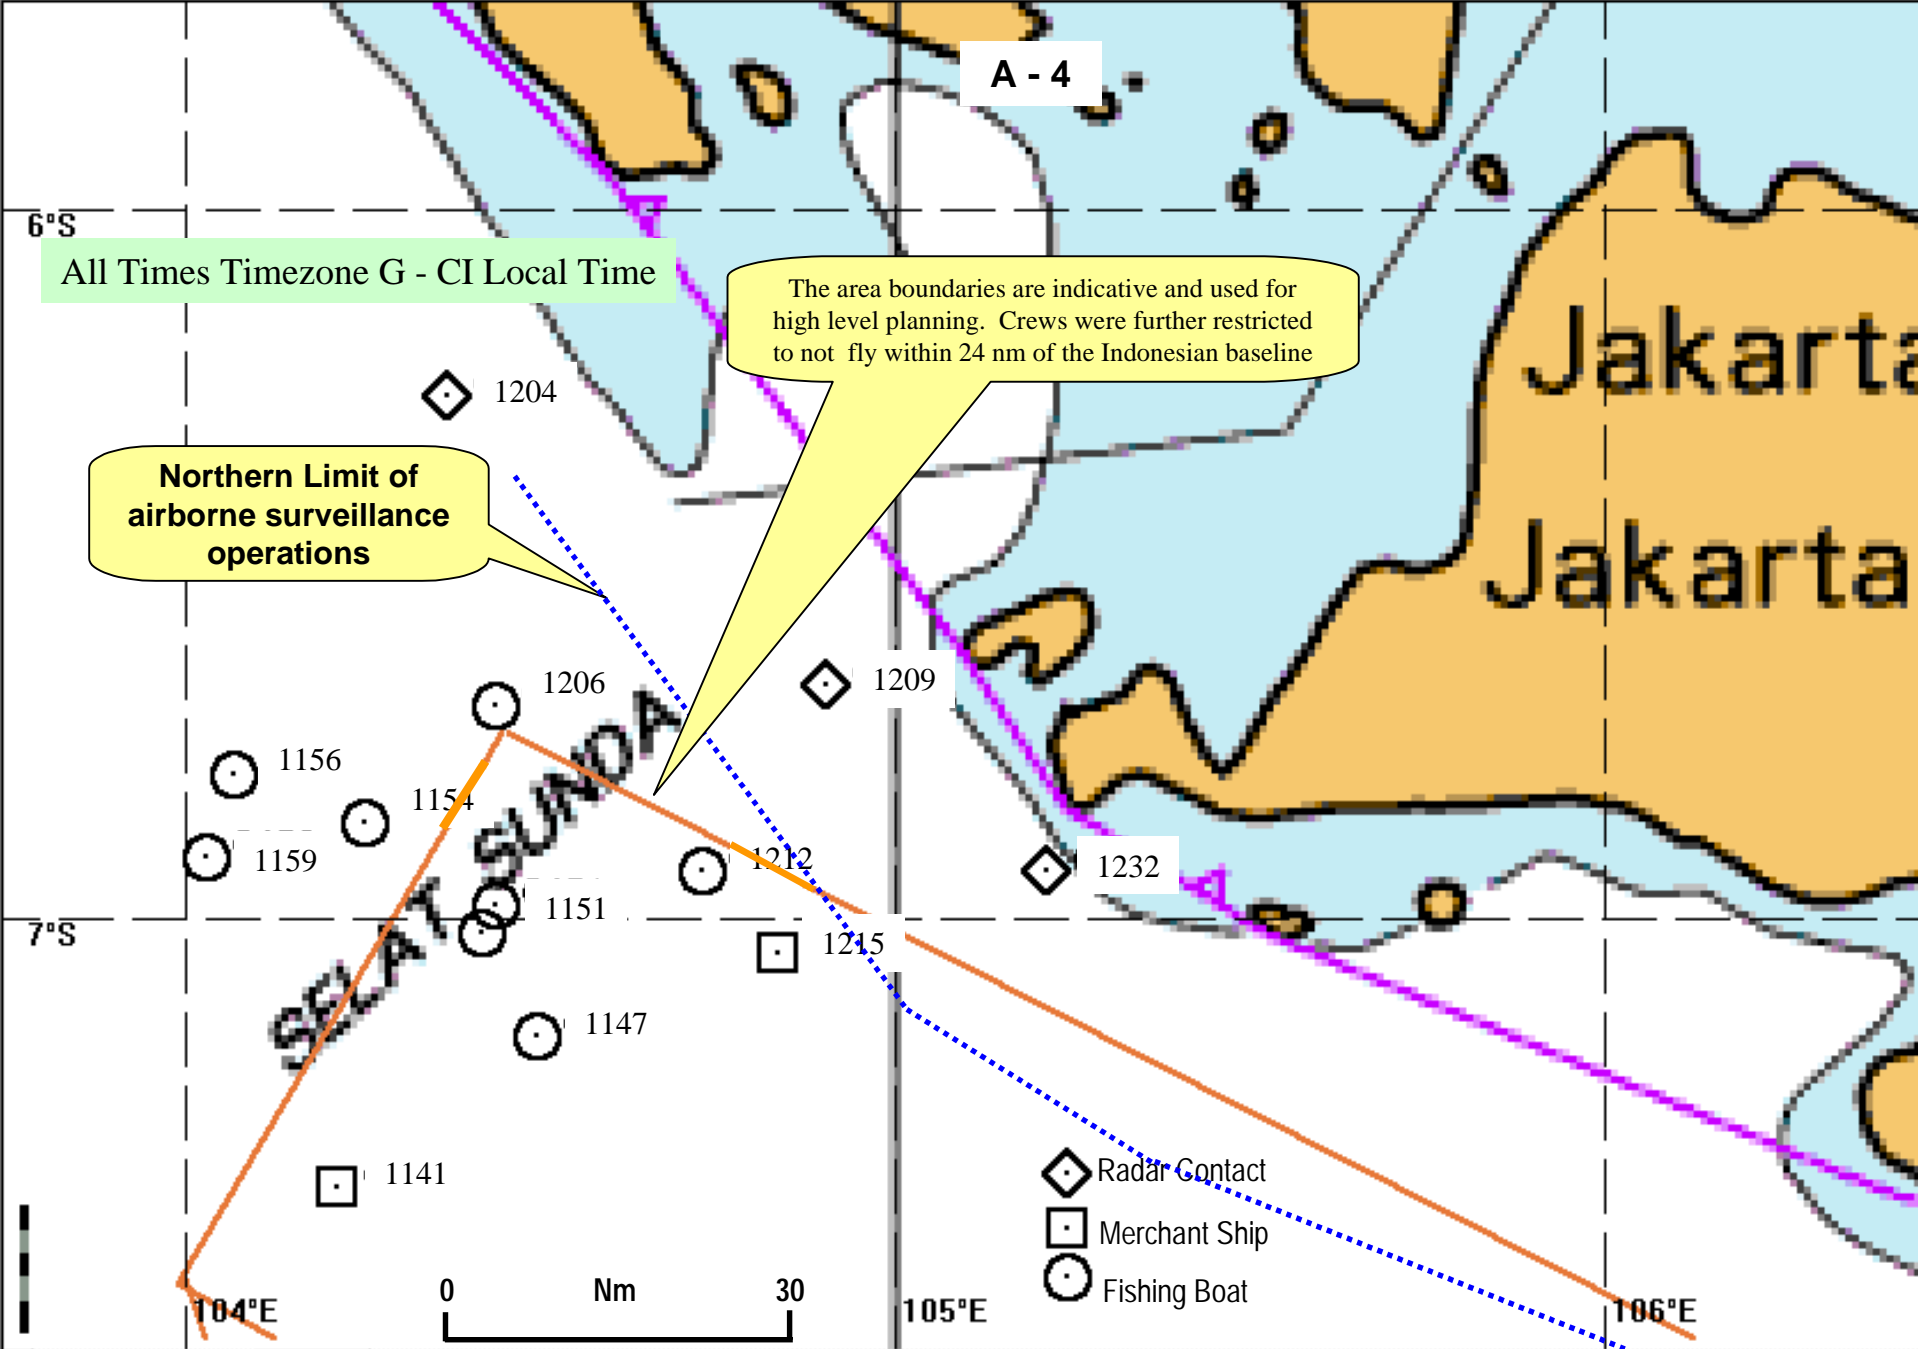

Maritime Patrol Aircraft Search Area 'Charlie' (Post 12 Oct 01)

Approximate Maritime Patrol Aircraft Flight Path 18 Oct 01

Surface Detections by RAAF P3C for 18 Oct 01

Surface Detections for 18 Oct 01 - Expanded View

Approximate Maritime Patrol Aircraft Flight Path - Flight 1 19Oct 01

Surface Detections by RAAF P3C for Flight 1 19 Oct 01