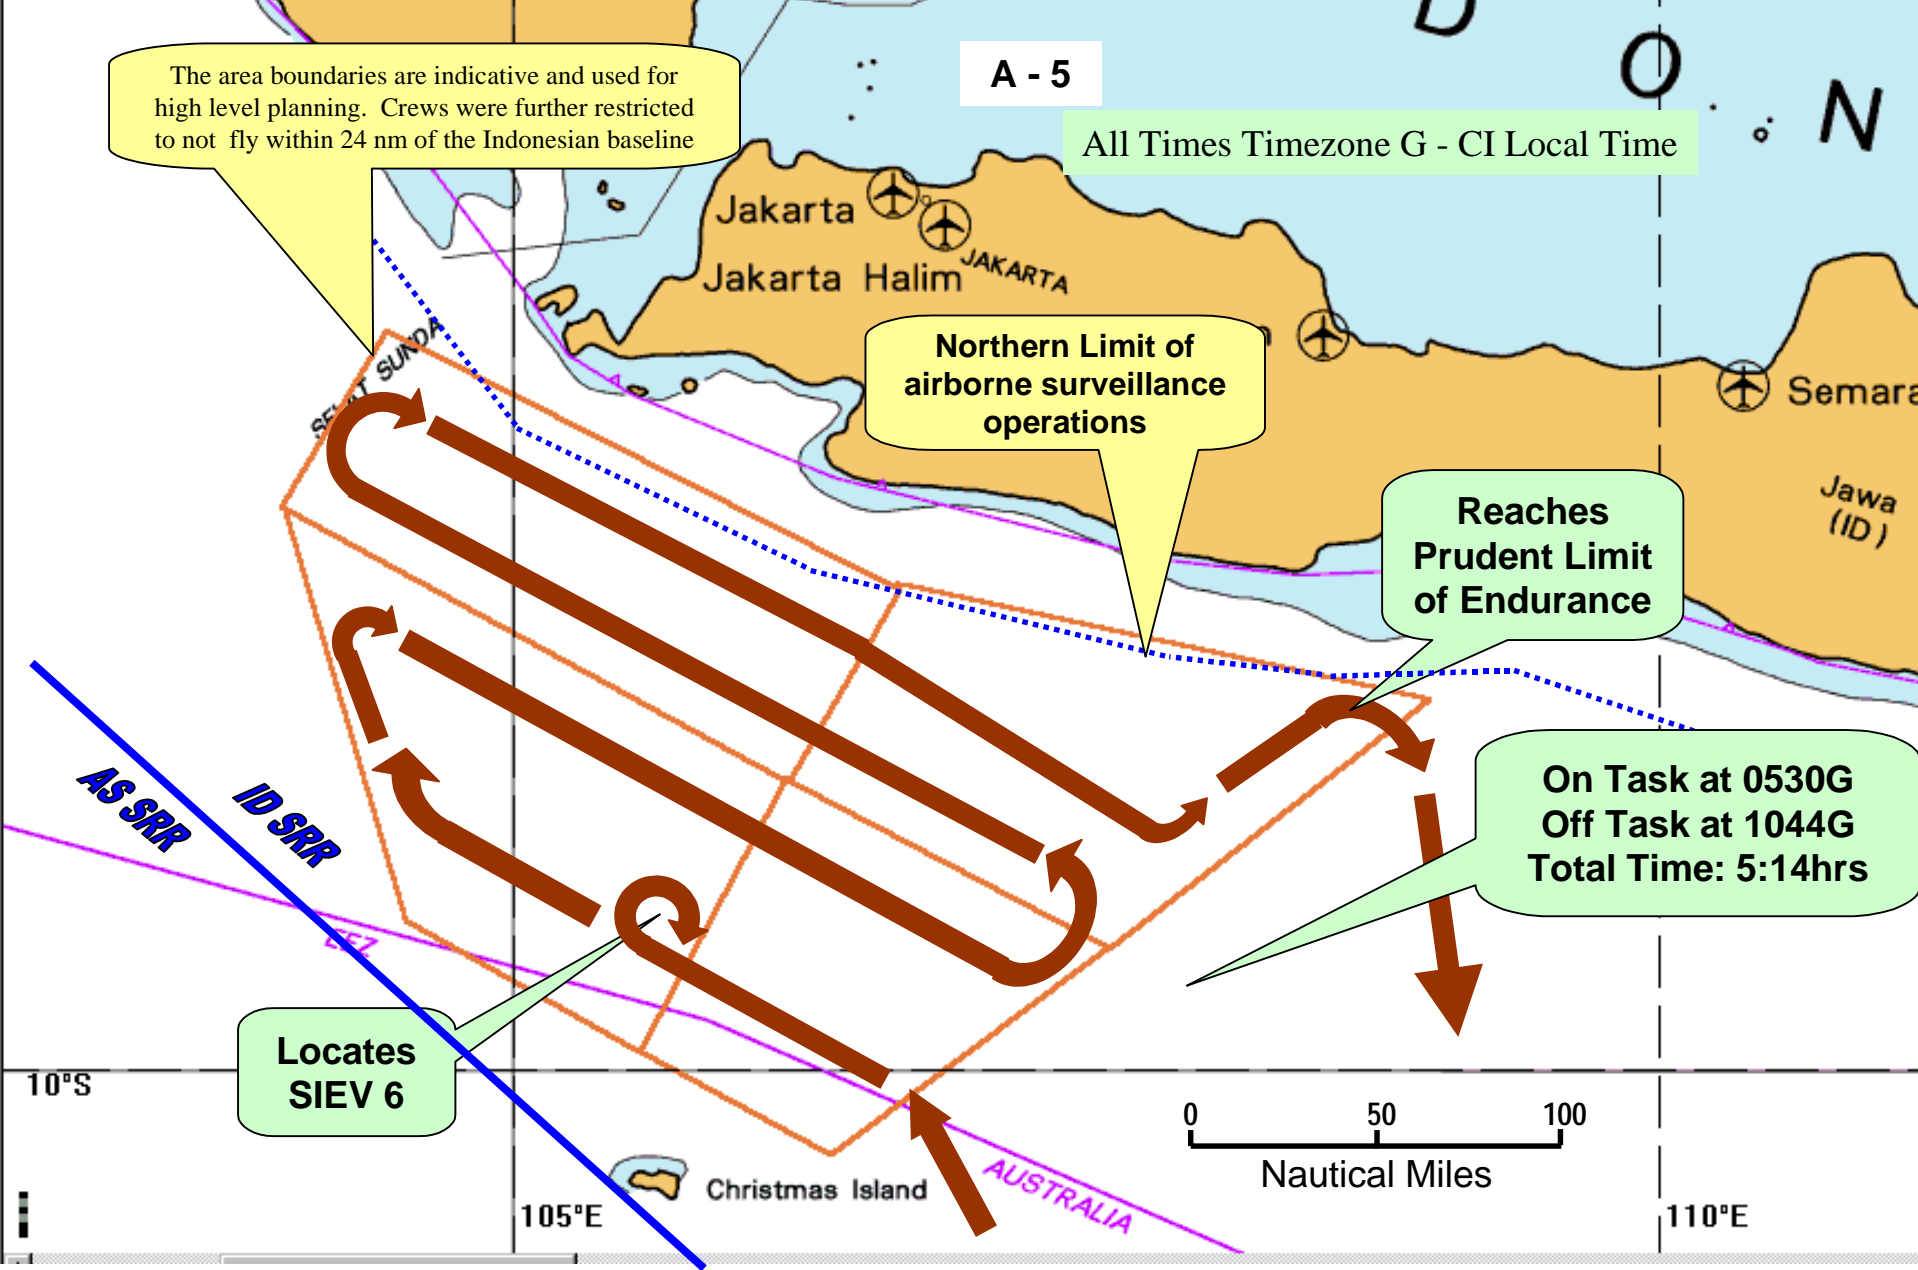

Maritime Patrol Aircraft Search Area 'Charlie' (Post 12 Oct 01)

Approximate Maritime Patrol Aircraft Flight Path 18 Oct 01

Surface Detections by RAAF P3C for 18 Oct 01

Surface Detections for 18 Oct 01 - Expanded View

Approximate Maritime Patrol Aircraft Flight Path - Flight 1 19Oct 01

Surface Detections by RAAF P3C for Flight 1 19 Oct 01