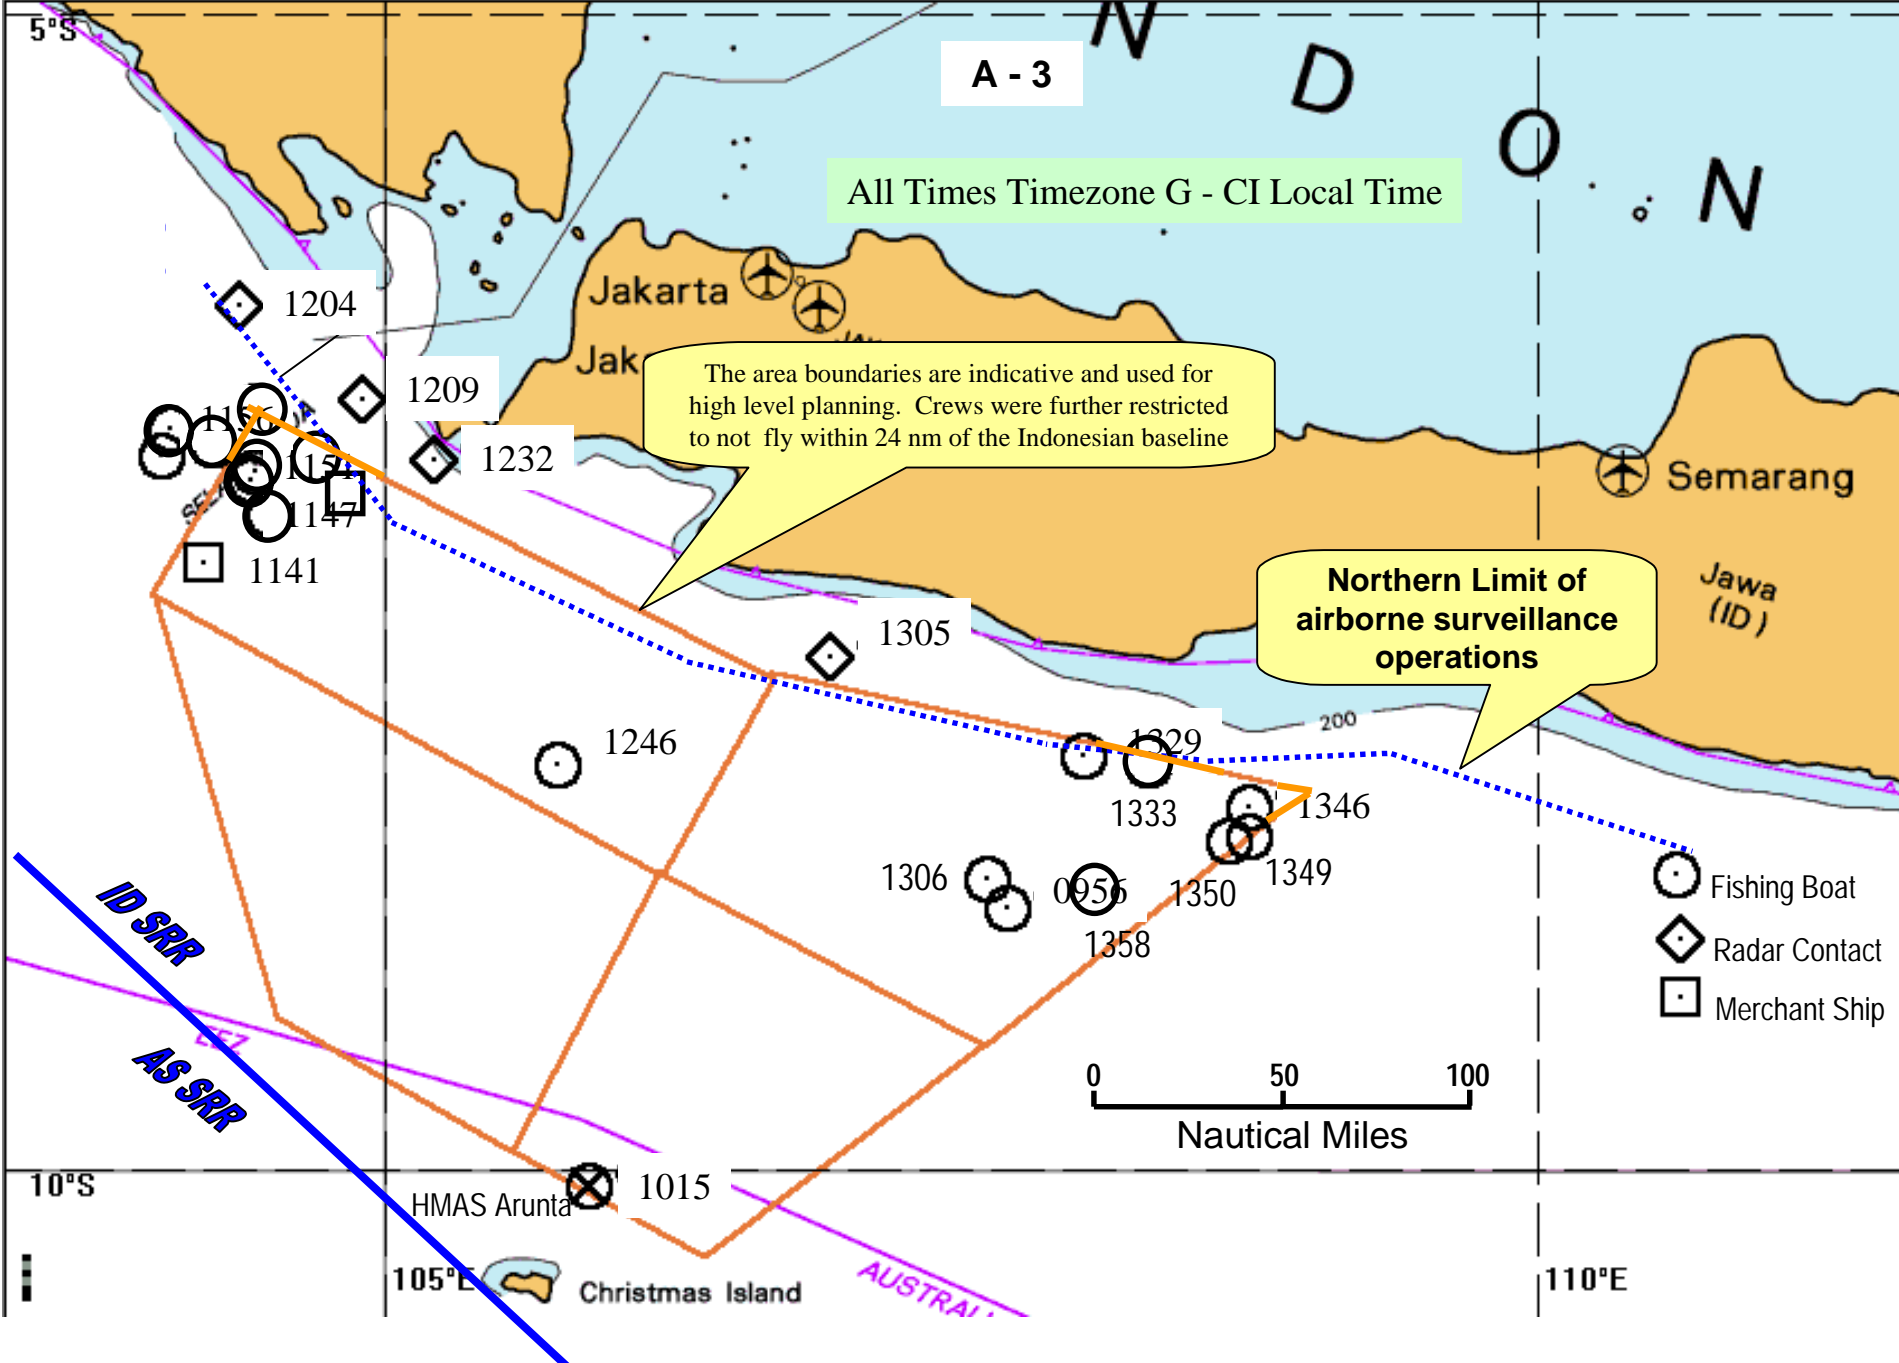

Maritime Patrol Aircraft Search Area 'Charlie' (Post 12 Oct 01)

Approximate Maritime Patrol Aircraft Flight Path 18 Oct 01

Surface Detections by RAAF P3C for 18 Oct 01

Surface Detections for 18 Oct 01 - Expanded View

Approximate Maritime Patrol Aircraft Flight Path - Flight 1 19Oct 01

Surface Detections by RAAF P3C for Flight 1 19 Oct 01