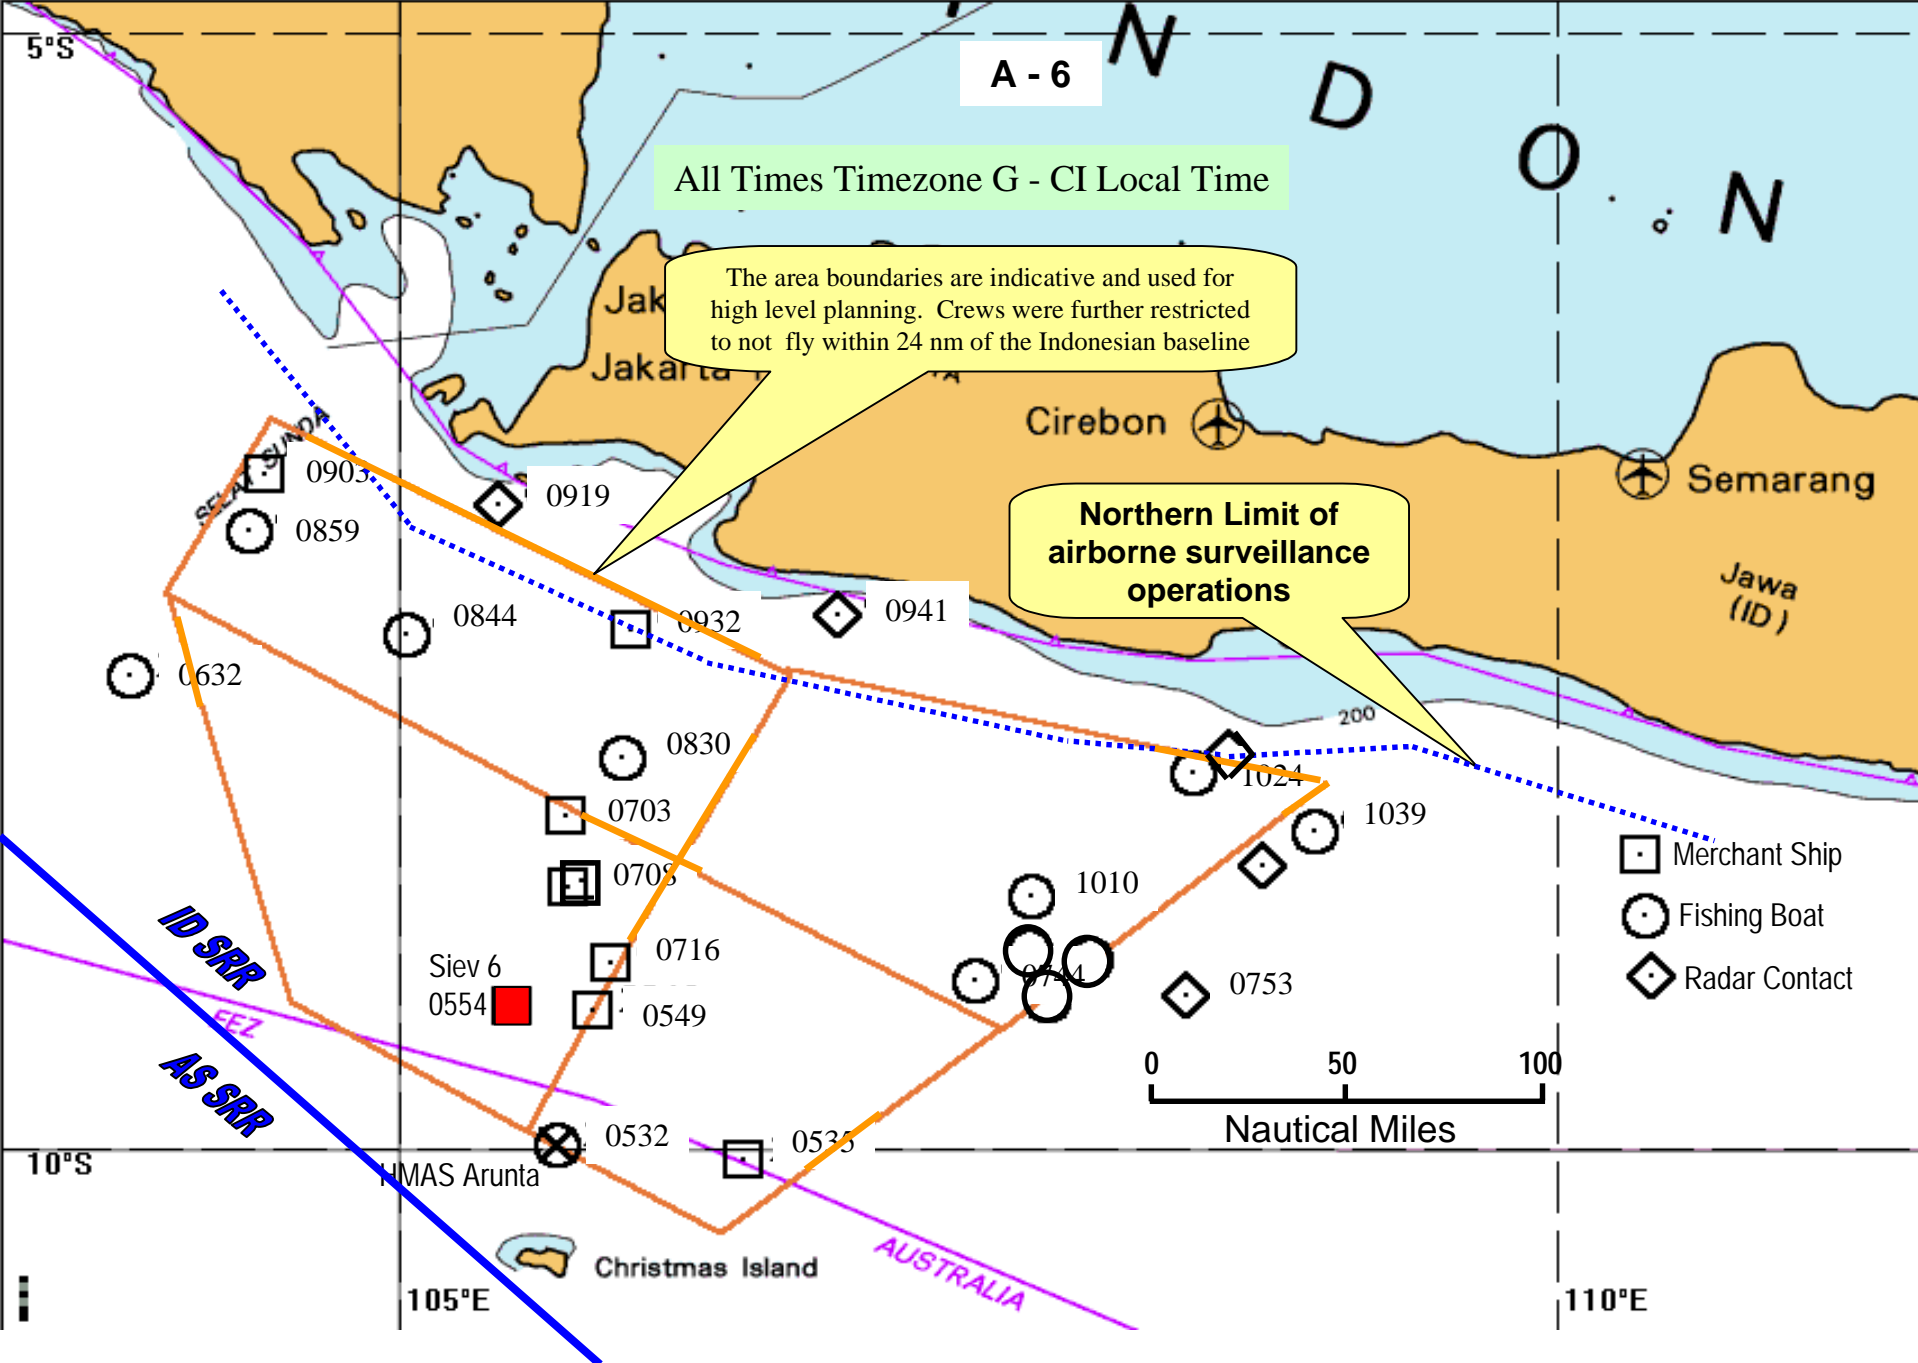

Maritime Patrol Aircraft Search Area 'Charlie' (Post 12 Oct 01)

Approximate Maritime Patrol Aircraft Flight Path 18 Oct 01

Surface Detections by RAAF P3C for 18 Oct 01

Surface Detections for 18 Oct 01 - Expanded View

Approximate Maritime Patrol Aircraft Flight Path - Flight 1 19Oct 01

Surface Detections by RAAF P3C for Flight 1 19 Oct 01