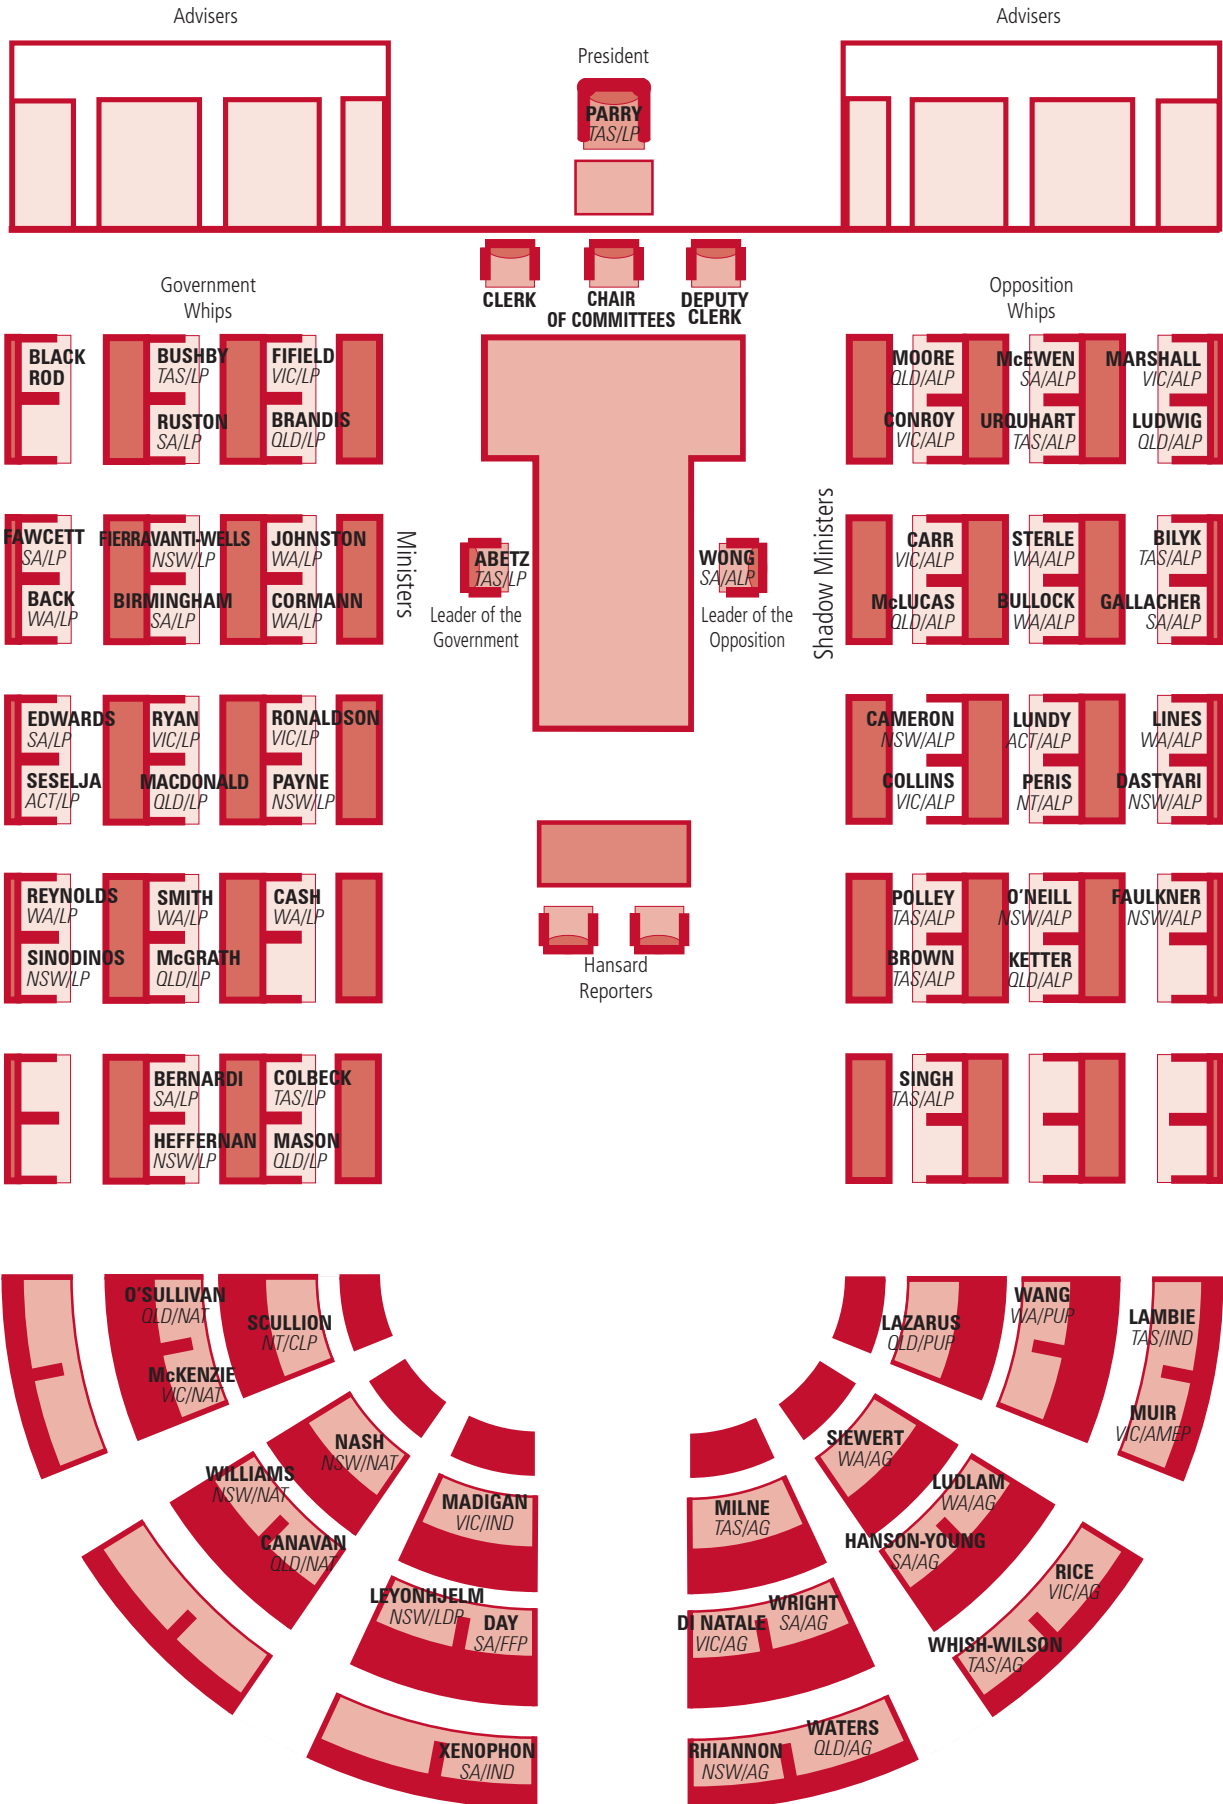

Senate Chamber Seating Plan

AS AT 24 November 2014

Ministerial Representation & Senate Office Holders in the Senate

44th Parliament • 24 November 2014 • The Parliament of the Commonwealth of Australia

Ministerial Representation