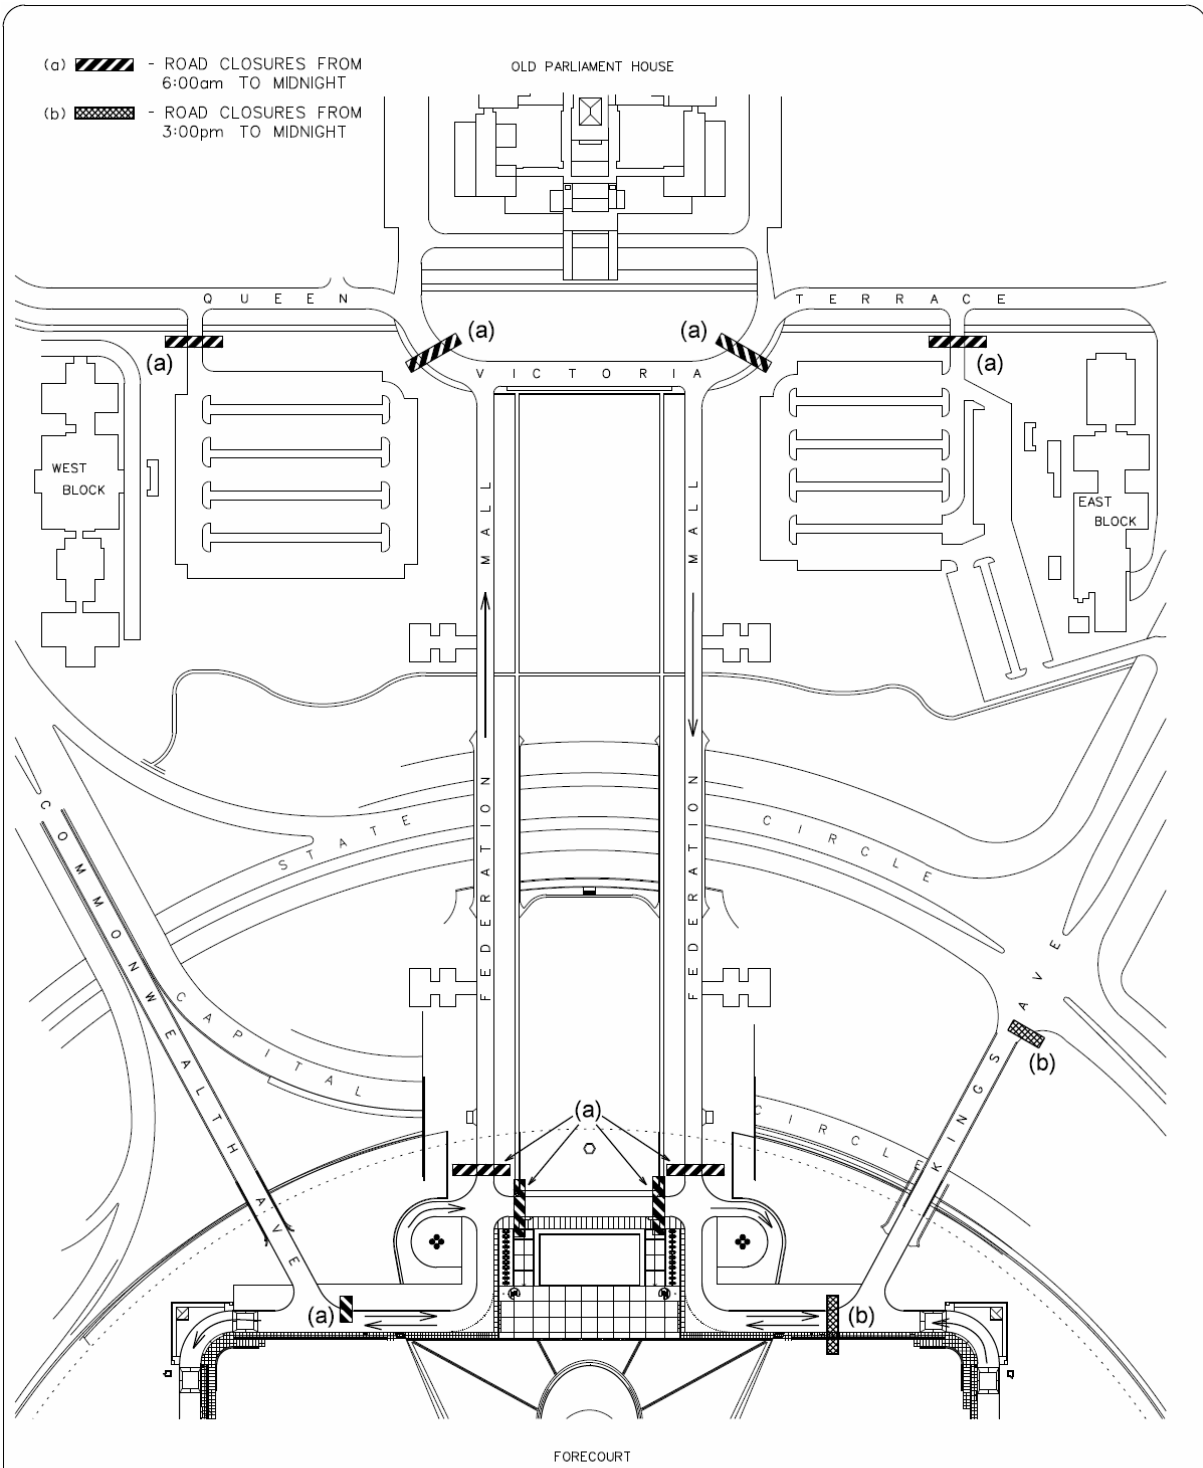

AUSTRALIA DAY LIVE CONCERT 2011
ROAD CLOSURES