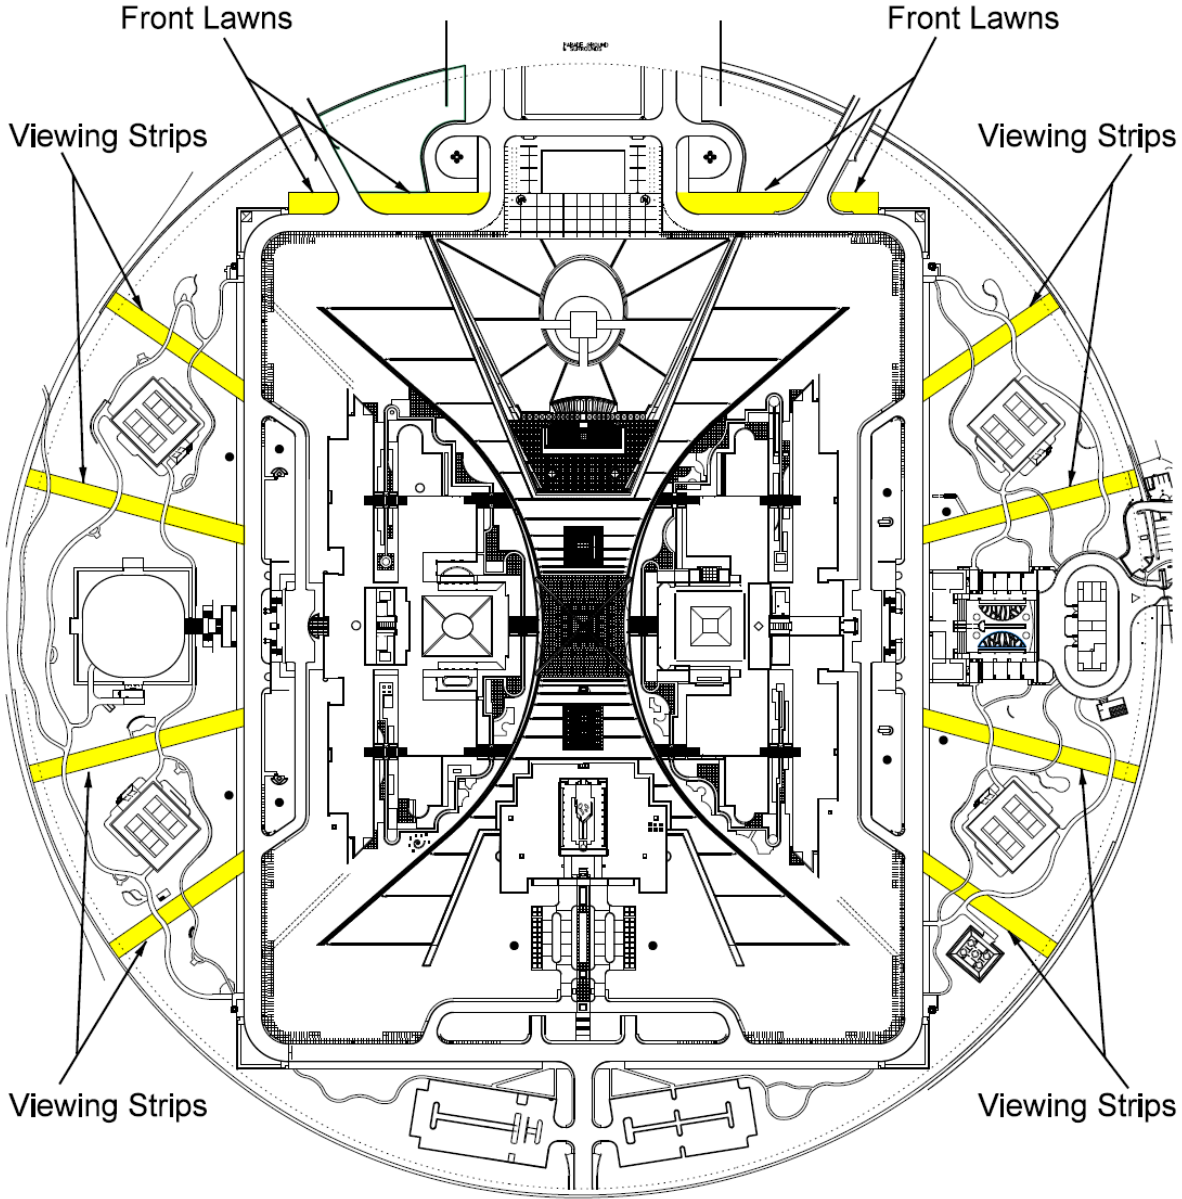

PARLIAMENT HOUSE
SITE PLAN