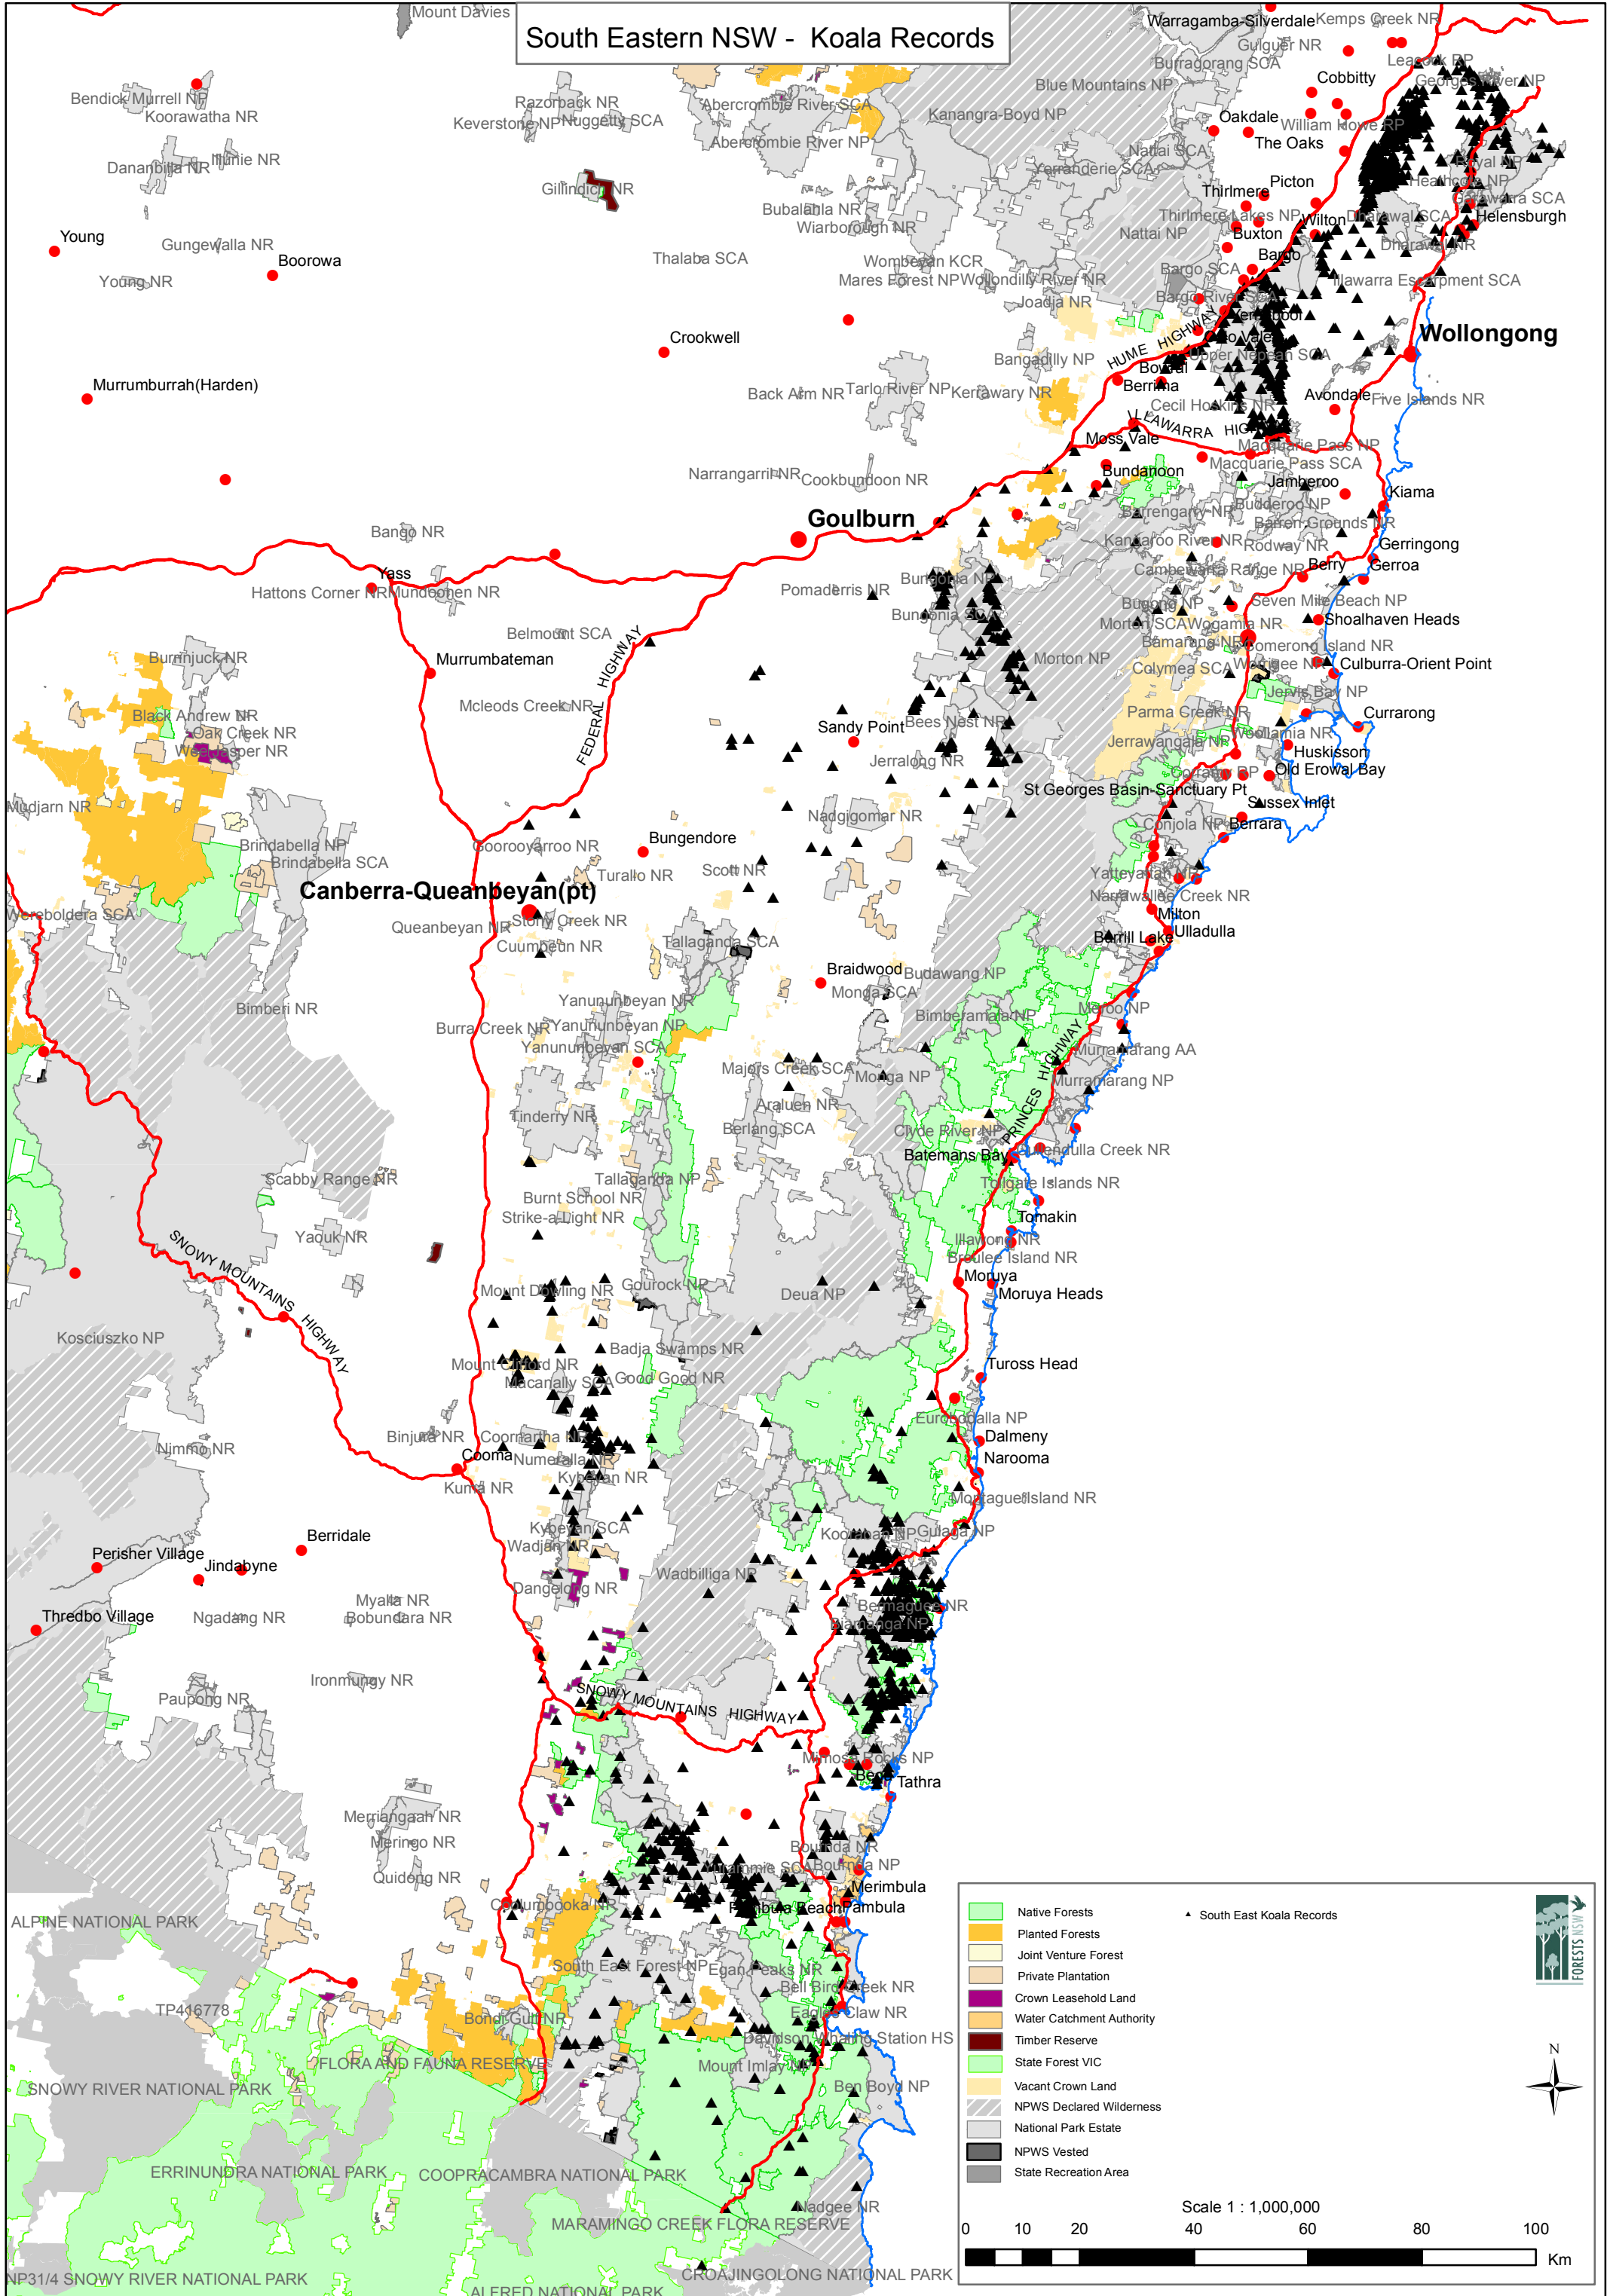

South Eastern NSW - Koala Records

	Native Forests		South East Koala Records
	Planted Forests		
	Joint Venture Forest		
	Private Plantation		
	Crown Leasehold Land		
	Water Catchment Authority		
	Timber Reserve		
	State Forest VIC		
	Vacant Crown Land		
	NPWS Declared Wilderness		
	National Park Estate		
	NPWS Vested		
	State Recreation Area		

Scale 1 : 1,000,000

0 10 20 40 60 80 100 Km