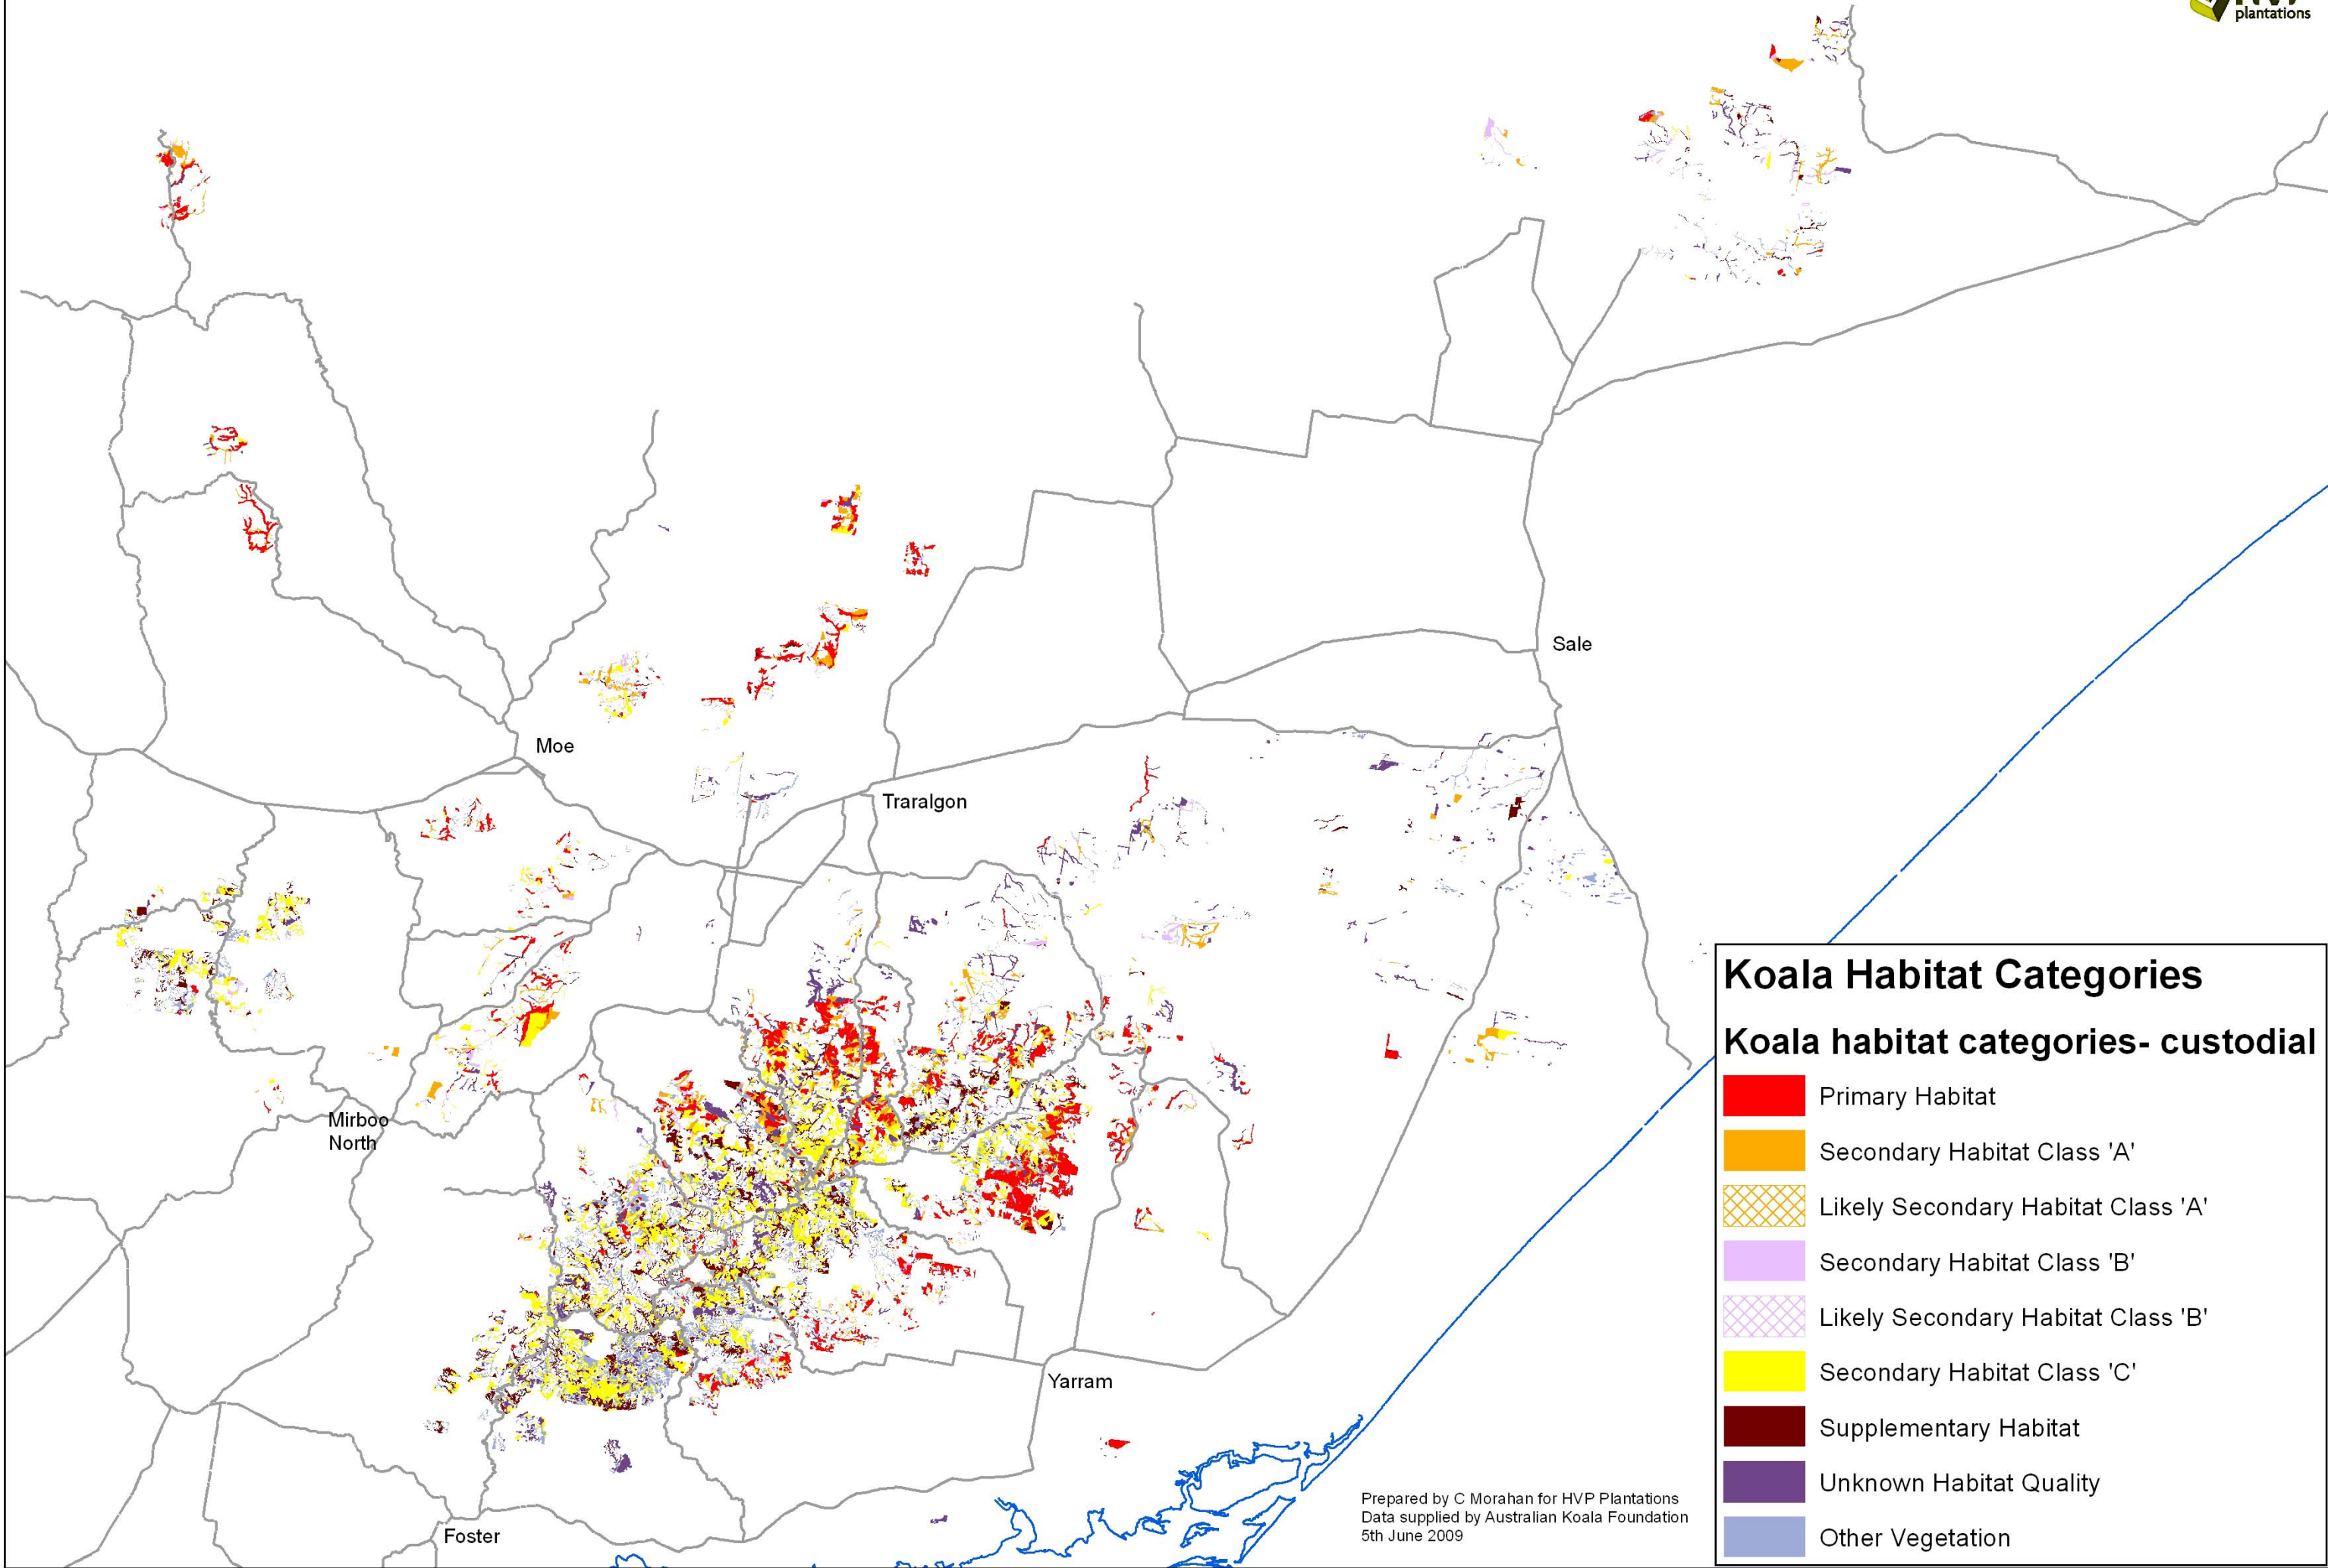

# KOALA HABITAT ATLAS FOR HVP PLANTATIONS CUSTODIAL ESTATE- GIPPSLAND

## Koala Habitat Categories