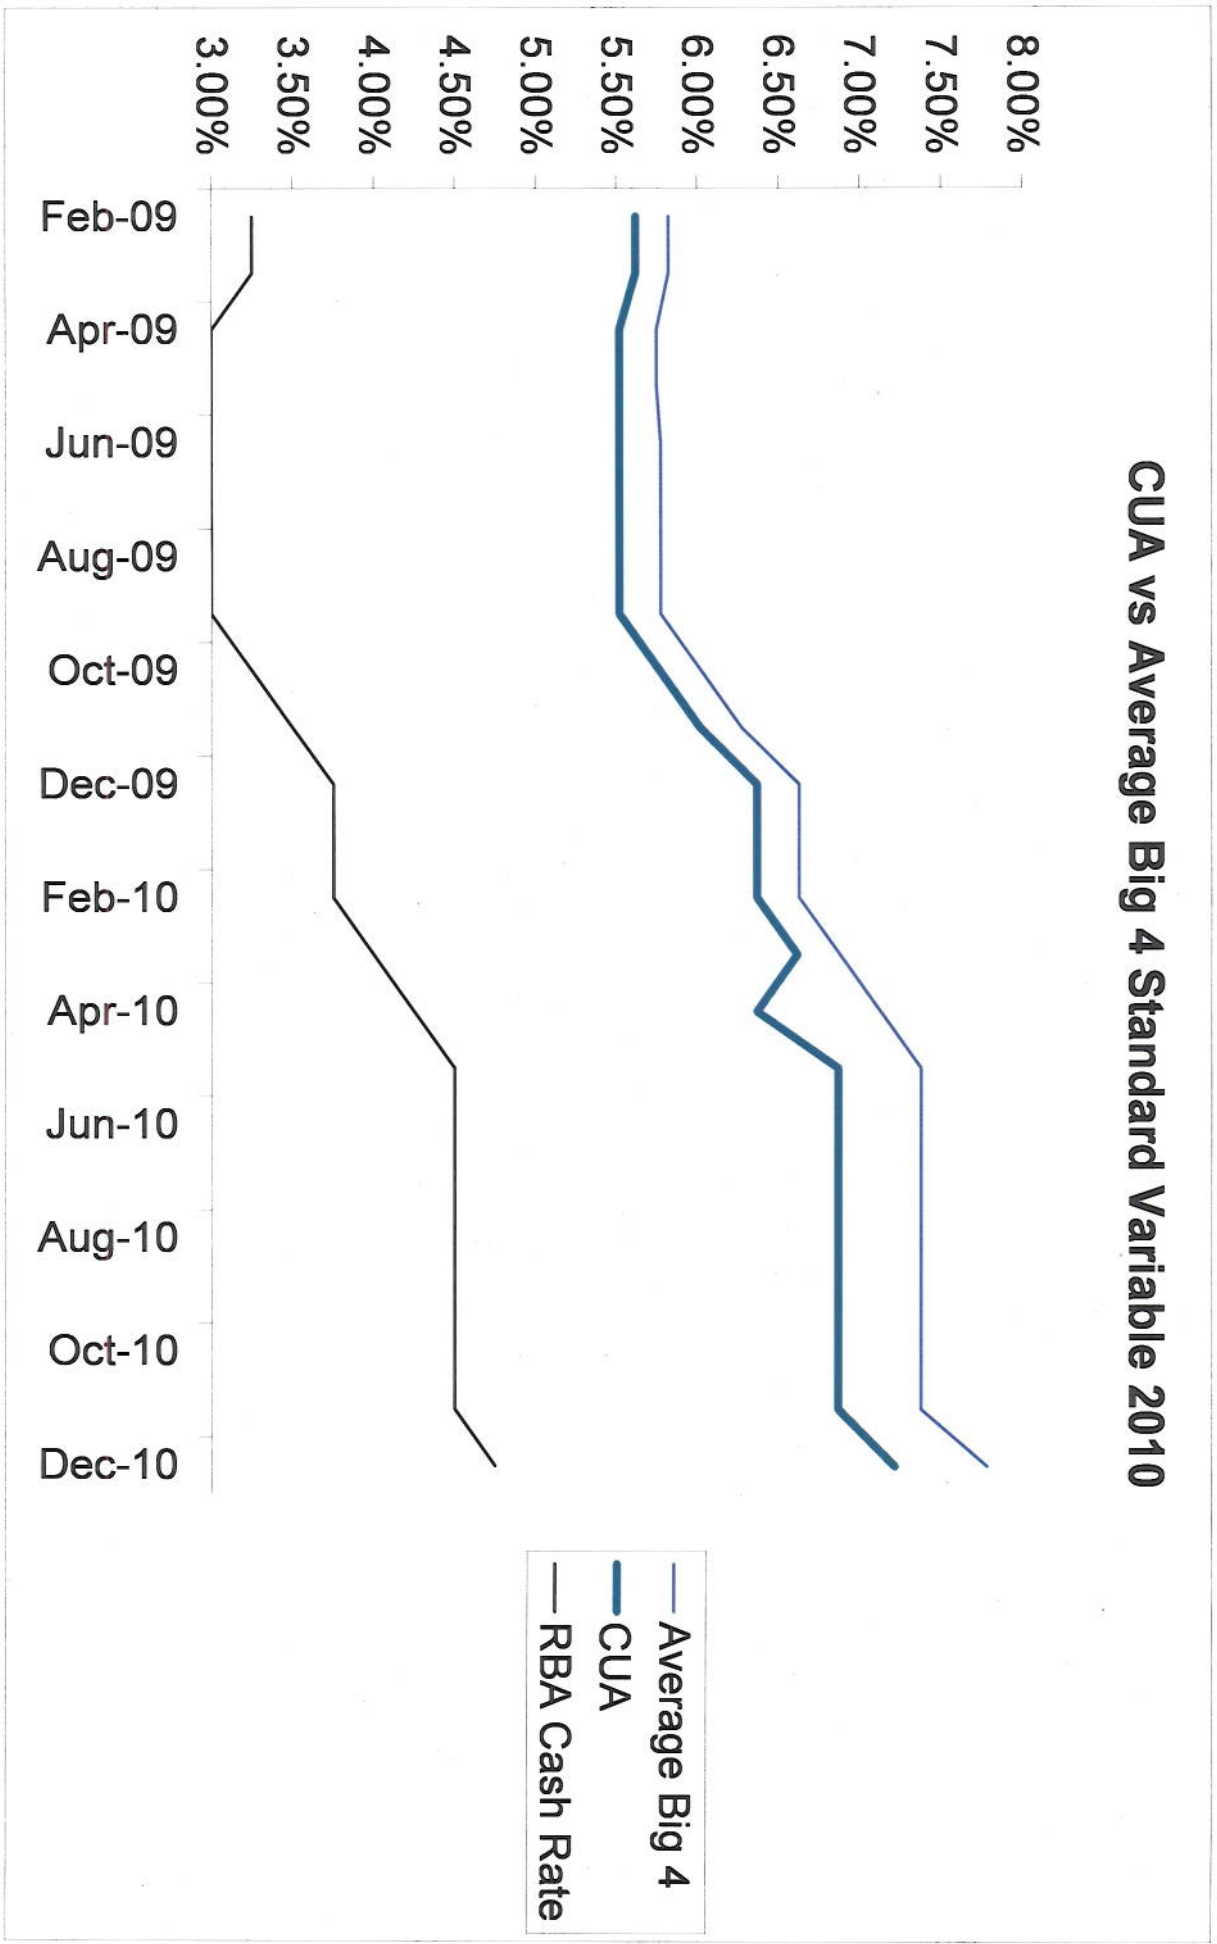

Tabled by  
Credit Union Analytics  
25 Jan '11

### CUA vs Average Big 4 Standard Variable Variable 2010

Tabled by  
Credit Union Australia  
25 Jan. '11