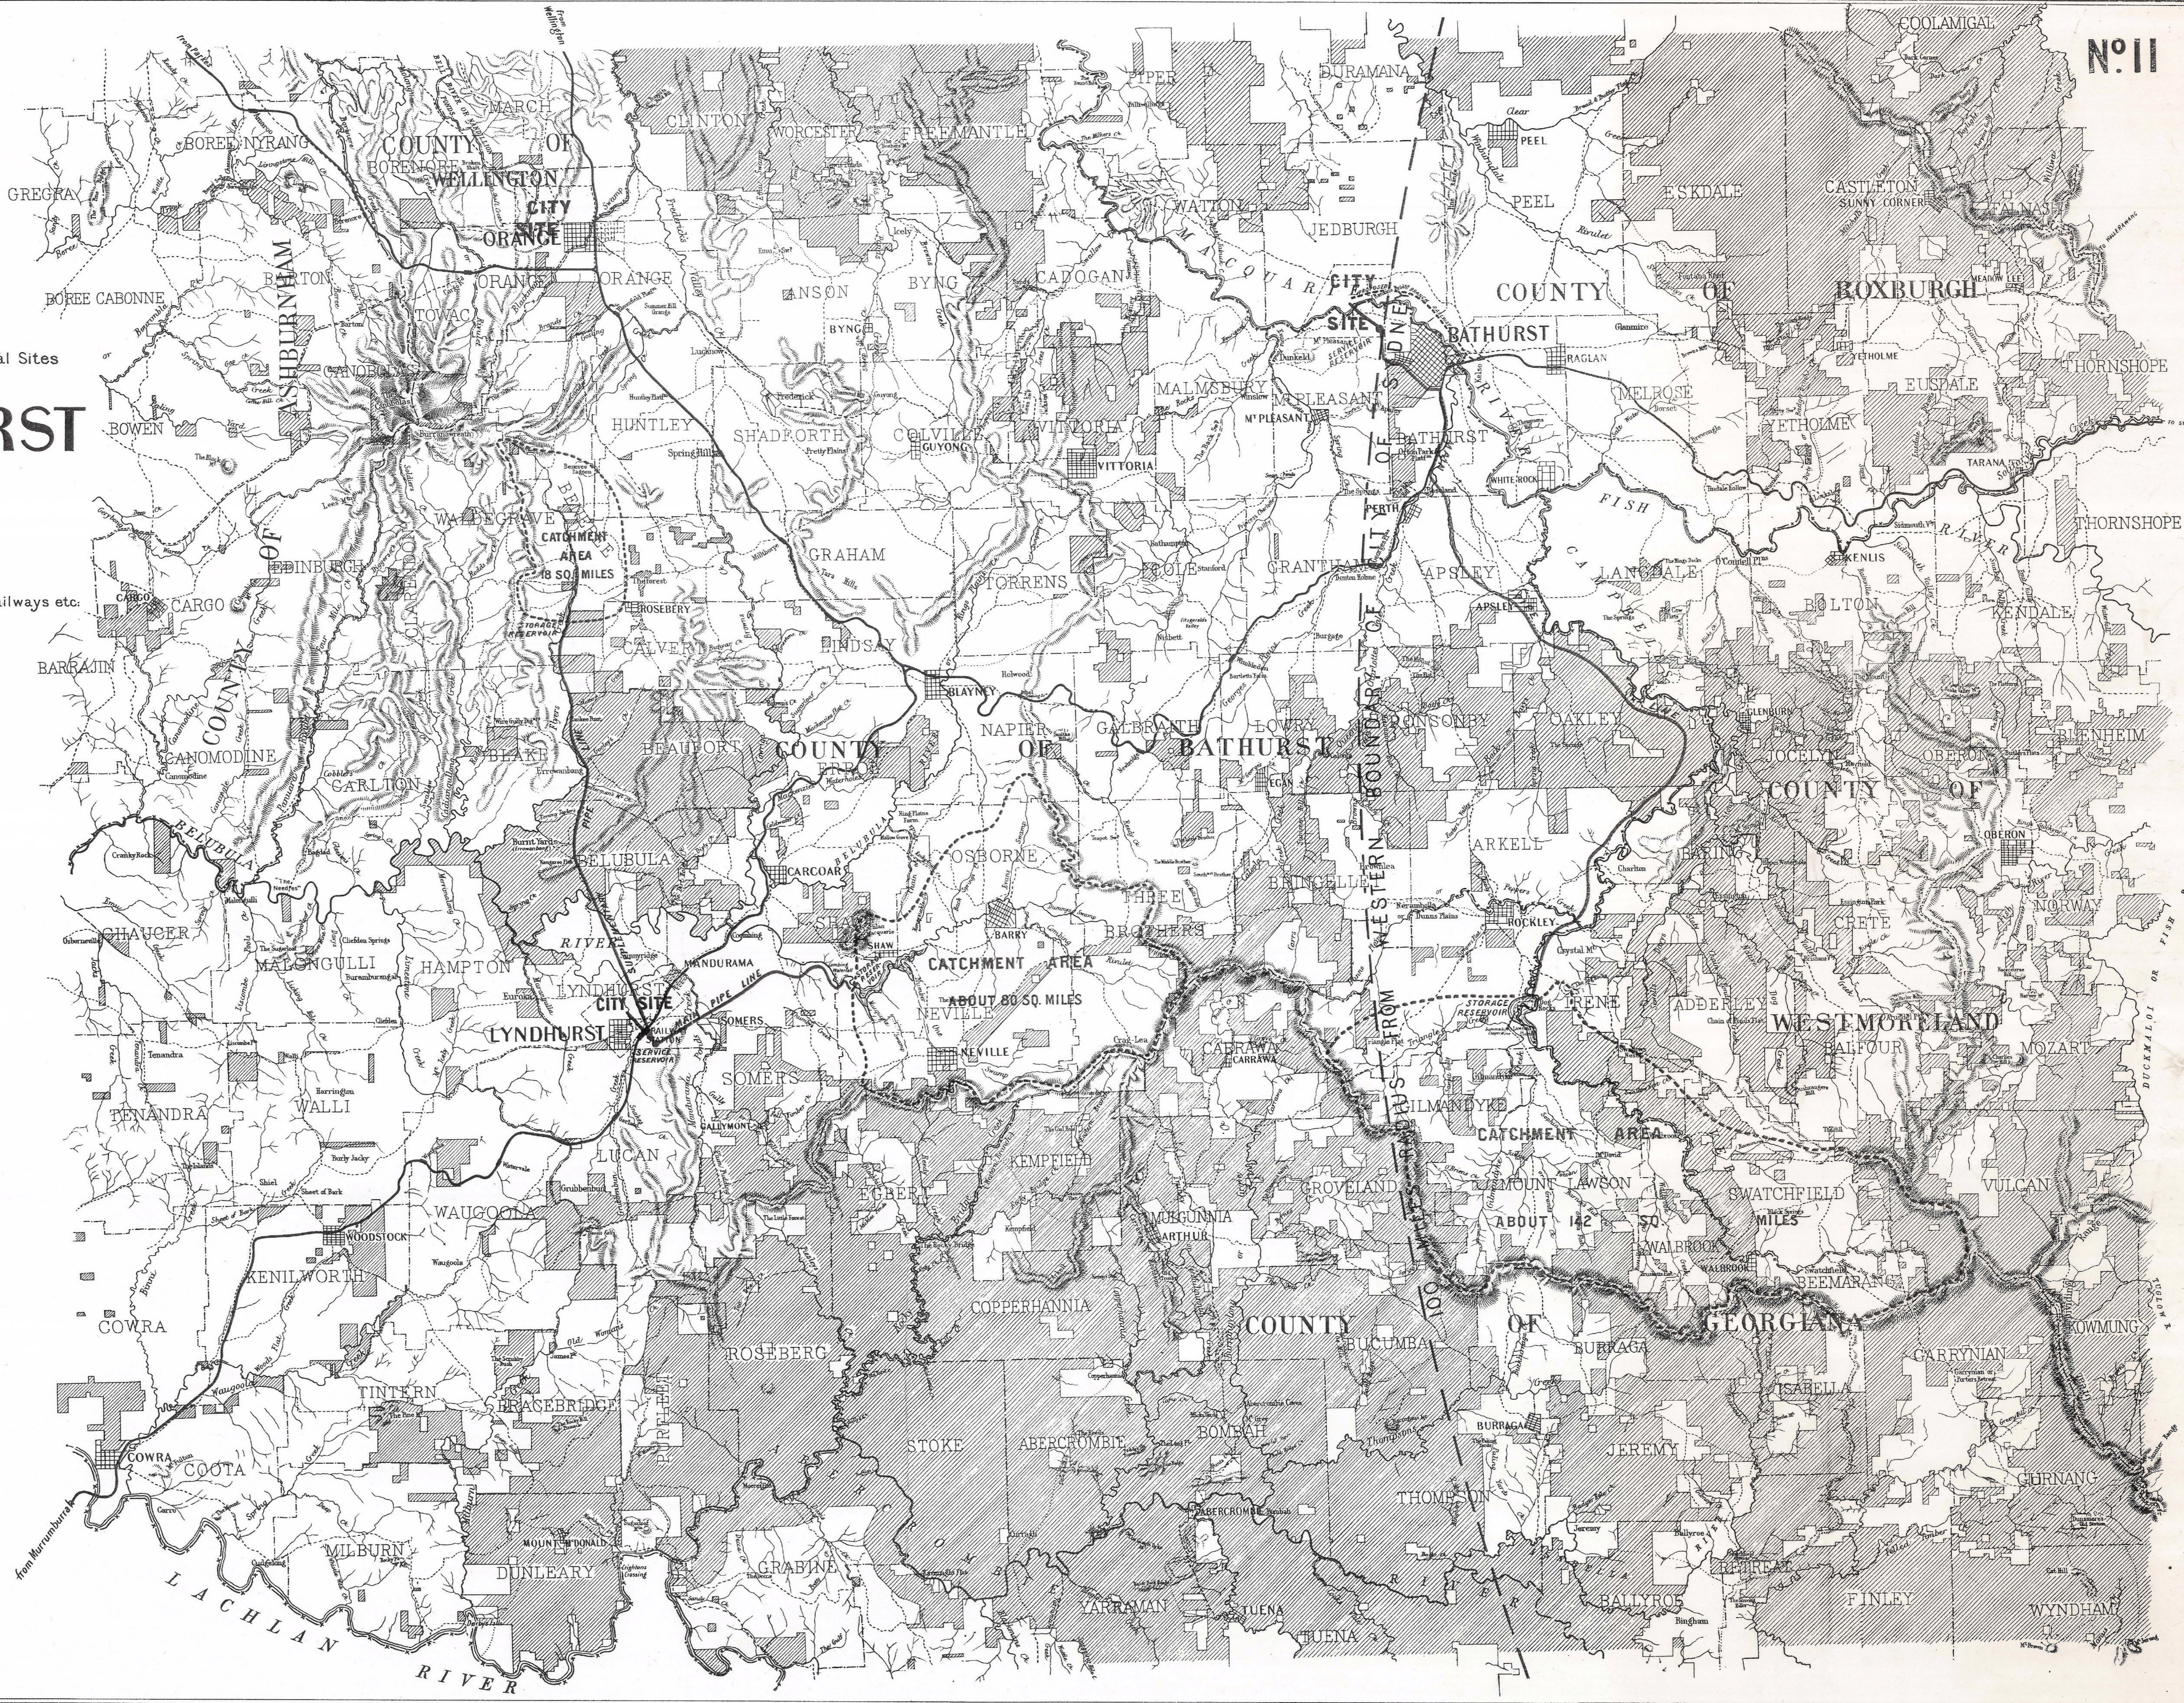

GENERAL PLAN
of country surrounding suggested Federal Capital Sites
in the localities of
ORANGE, BATHURST
AND
LYNDHURST
N. S. W.

showing approximately City Sites, Proposed Water Supply, Railways etc.

W. J. Macintyre
Chairman
Royal Commission Federal Capital Sites
Sydney June 3rd 1903.

NOTES

Proposed Capital City Sites shown thus CITY SITE.

Boundaries of Catchment Areas and Waterworks proposed for first supply shown in red

Existing Railway Lines shown thus

Proposed Railway Lines shown thus

Crown Lands and Reserves shown thus

County Boundaries do. do.

Parish do. do. do.

Stephen Mills
Secretary